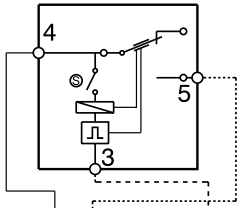

INSTANT DOOR LOCK PTO

ELECTRIC DIAGRAM EWX14