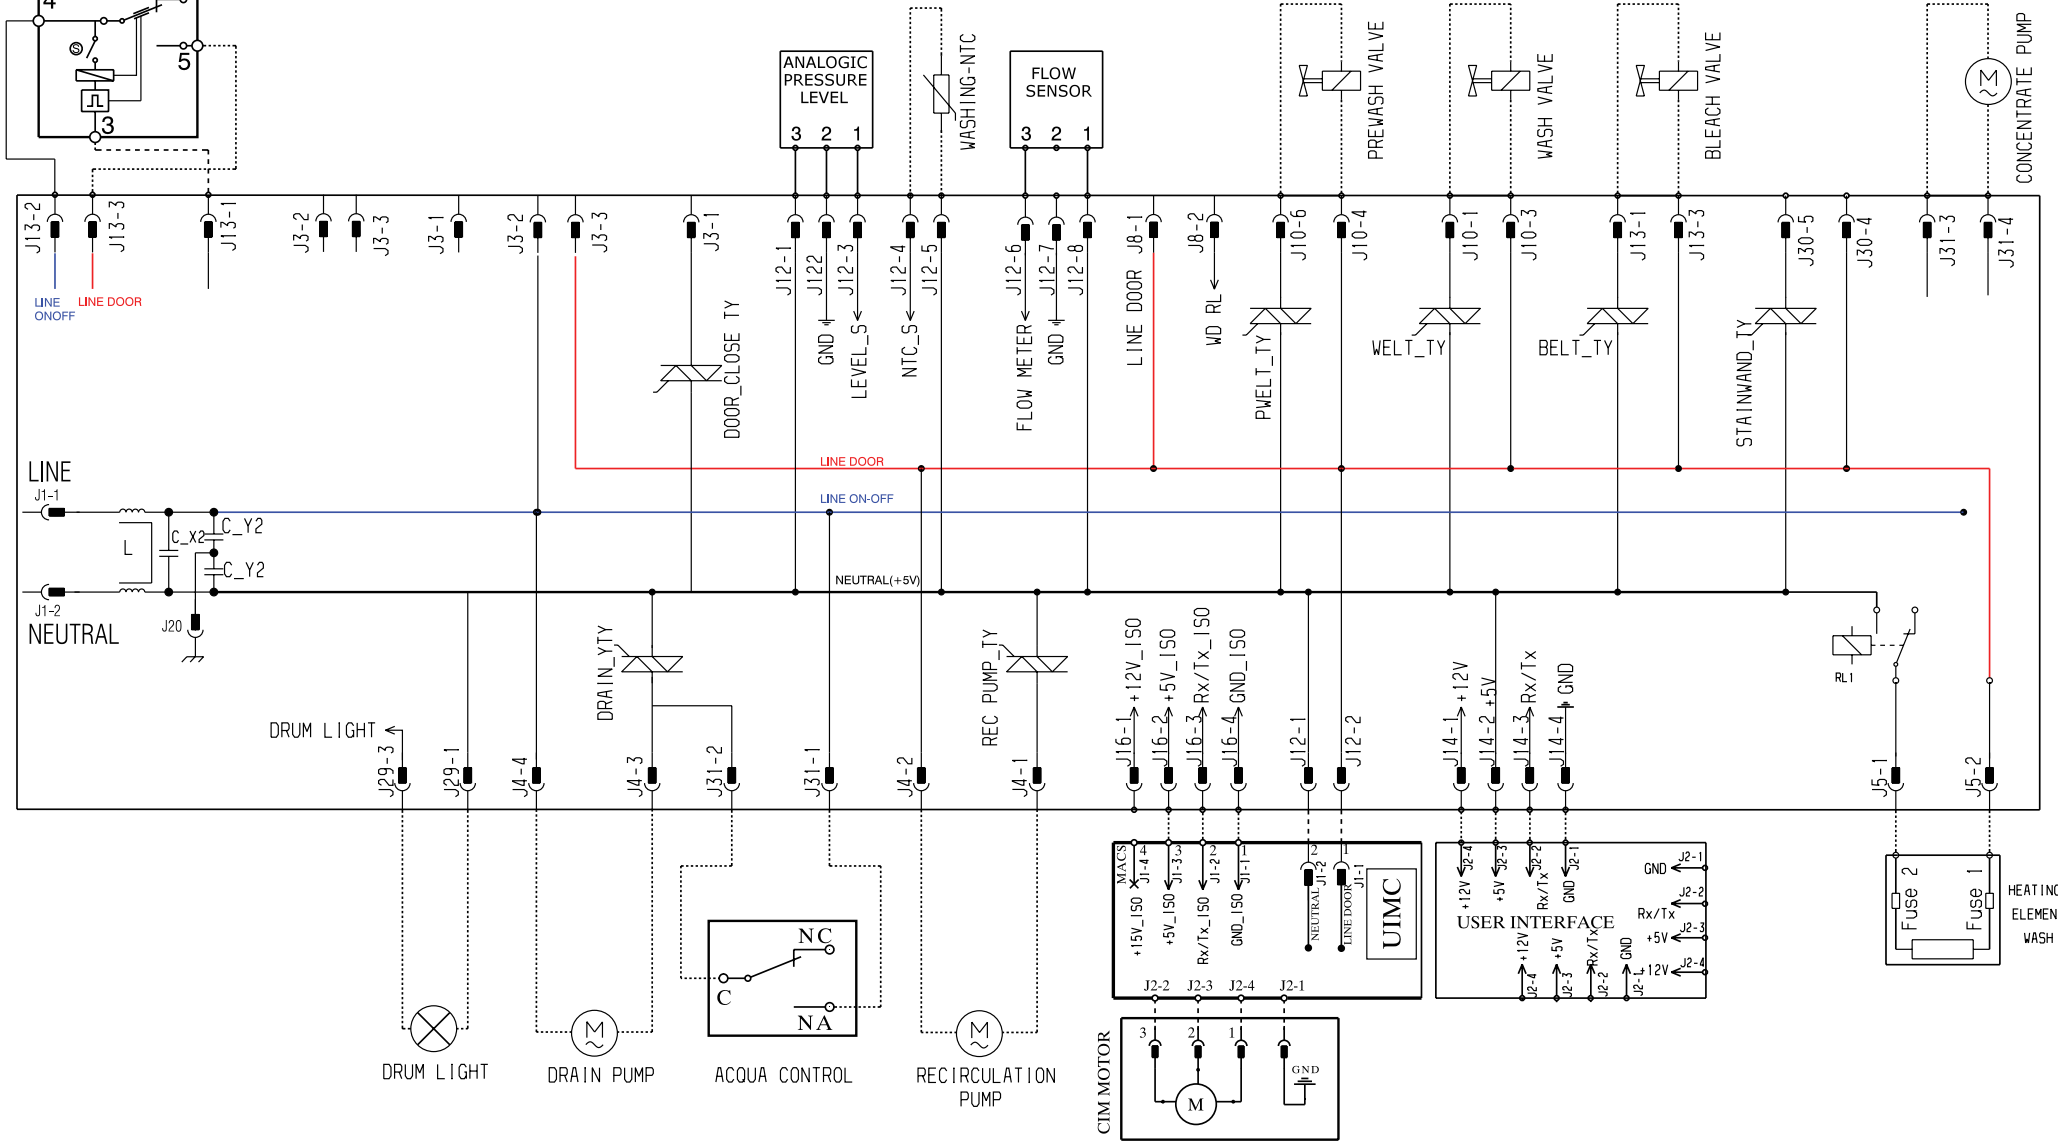

INSTANT DOOR LOCK PTO

ELECTRIC DIAGRAM EWX14