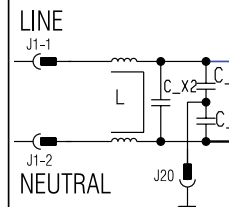

INSTANT DOOR LOCK PTO

DRUM LIGHT

DRAIN PUMP

ACQUA CONTROL

RECIRCULATION PUMP

CIM MOTOR

ELECTRIC DIAGRAM EWX14