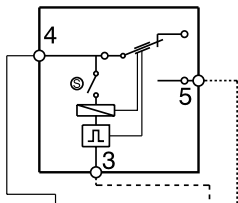

INSTANT DOOR LOCK PTO

DRUM LIGHT

DRAIN PUMP

ACQUA CONTROL

RECIRCULATION PUMP

CIM MOTOR

ELECTRIC DIAGRAM EWX14