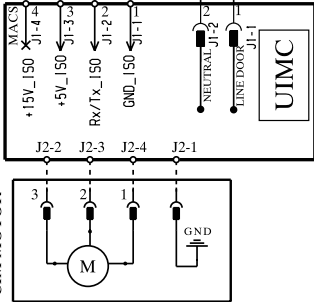

INSTANT DOOR LOCK PTO

DRUM LIGHT

DRAIN PUMP

ACQUA CONTROL

RECIRCULATION PUMP

CIM MOTOR

ELECTRIC DIAGRAM EWX14