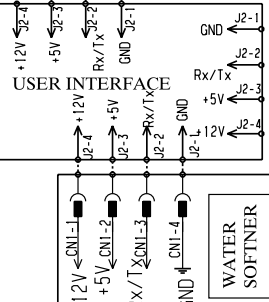

INSTANT DOOR LOCK PTO

DRUM LIGHT

DRAIN PUMP

ACQUA CONTROL

RECIRCULATION PUMP

CIM MOTOR

ELECTRIC DIAGRAM EWX14