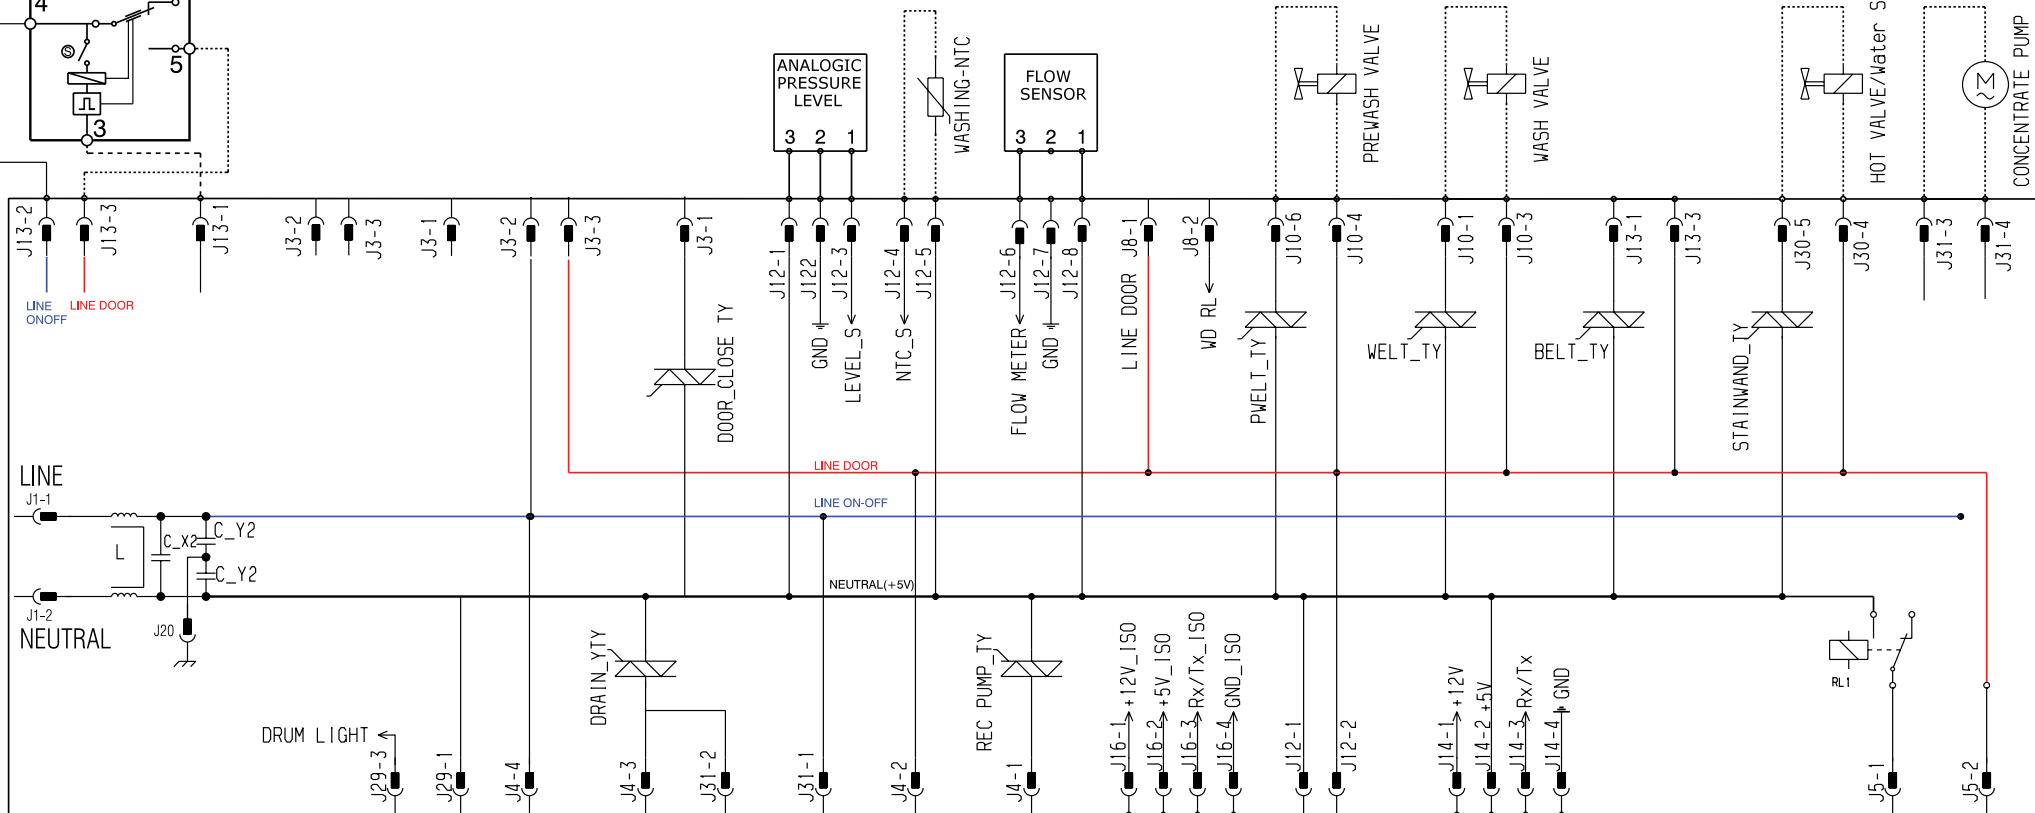

INSTANT DOOR LOCK PTO

DRUM LIGHT

DRAIN PUMP

ACQUA CONTROL

RECIRCULATION PUMP

CIM MOTOR

ELECTRIC DIAGRAM EWX14