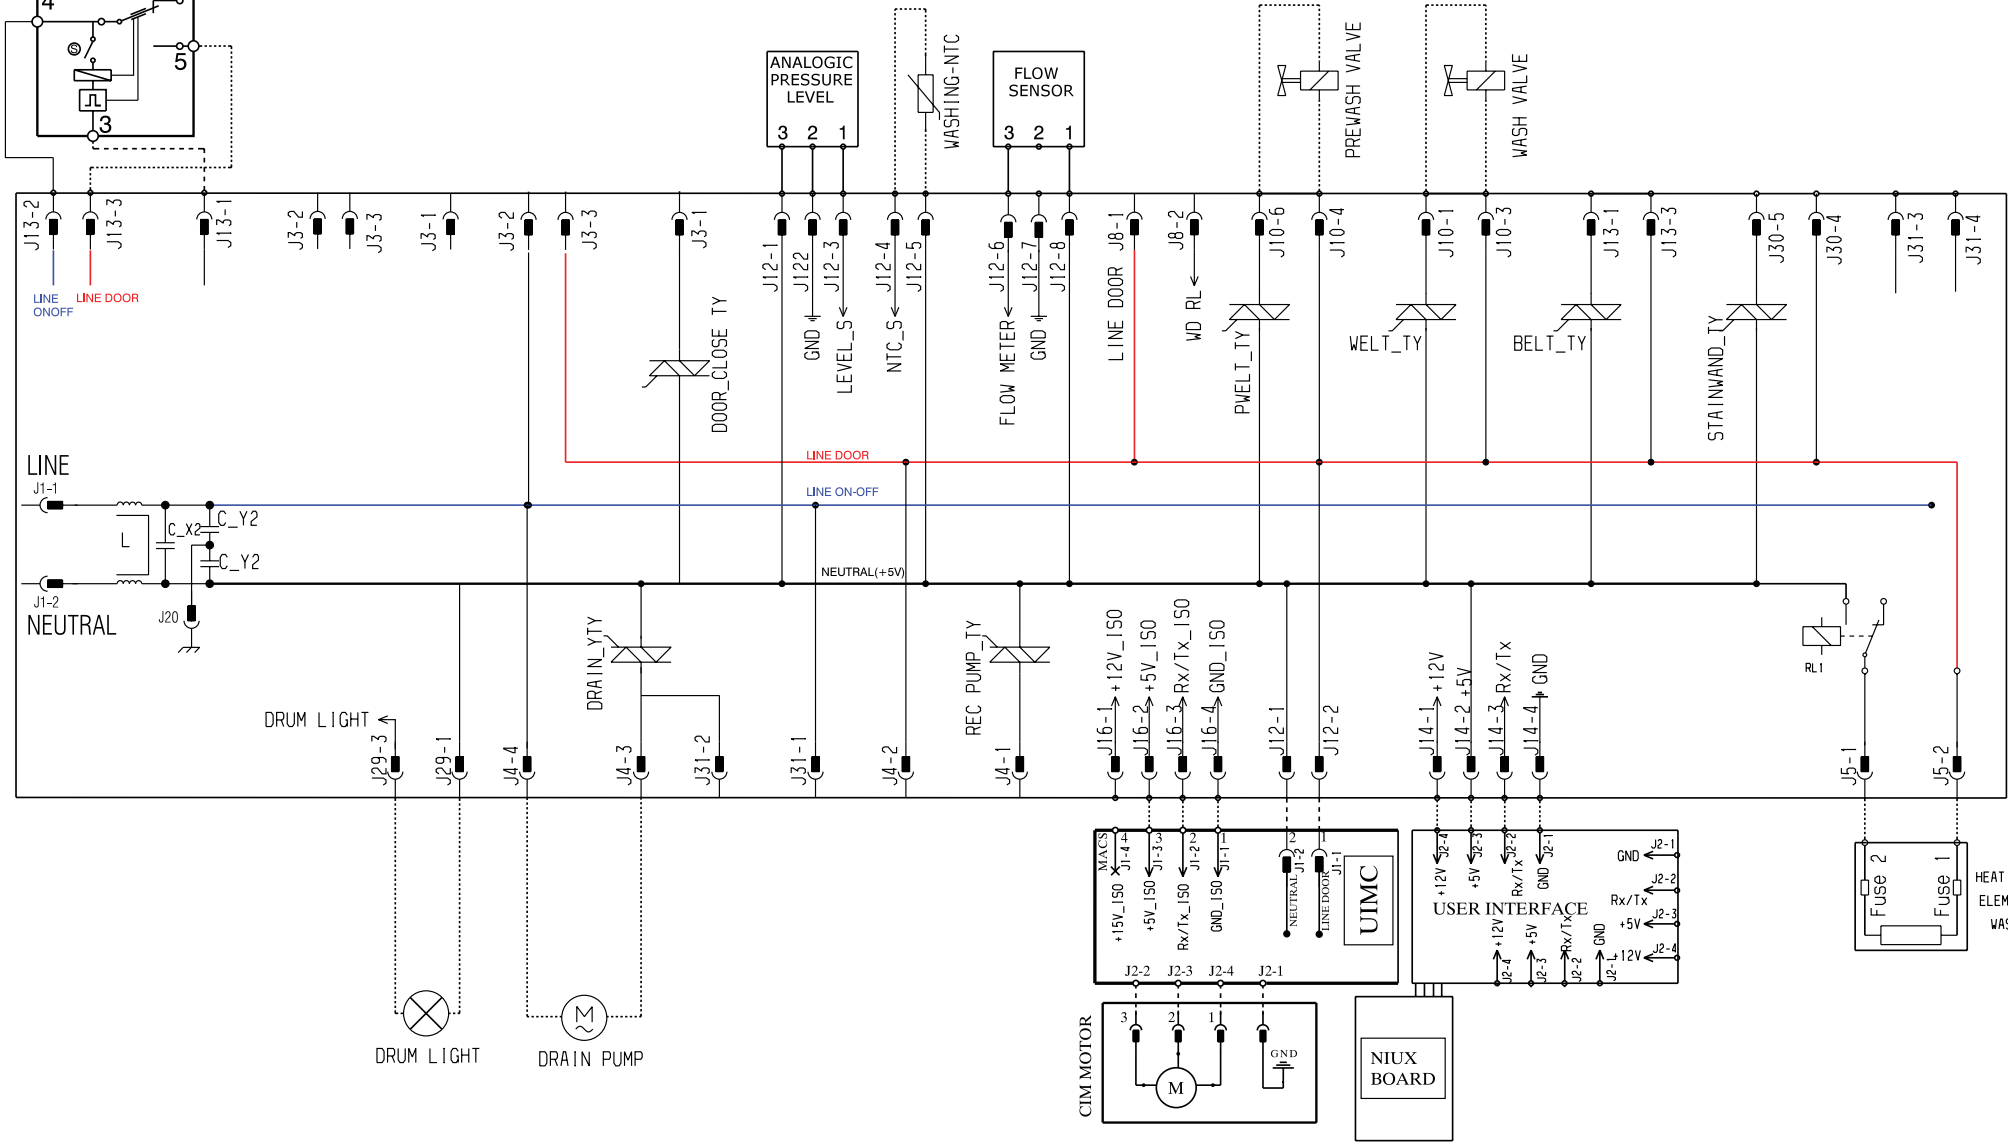

INSTANT DOOR LOCK PTO

ELECTRIC DIAGRAM EWX14