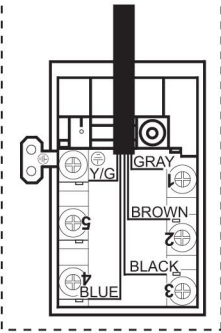

POWER CORD CONNECTION

SEL0134961