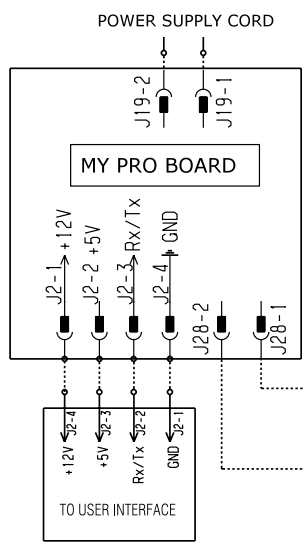

DOOR LOCK INSTANT PTO

ELECTRIC DIAGRAM EWX11