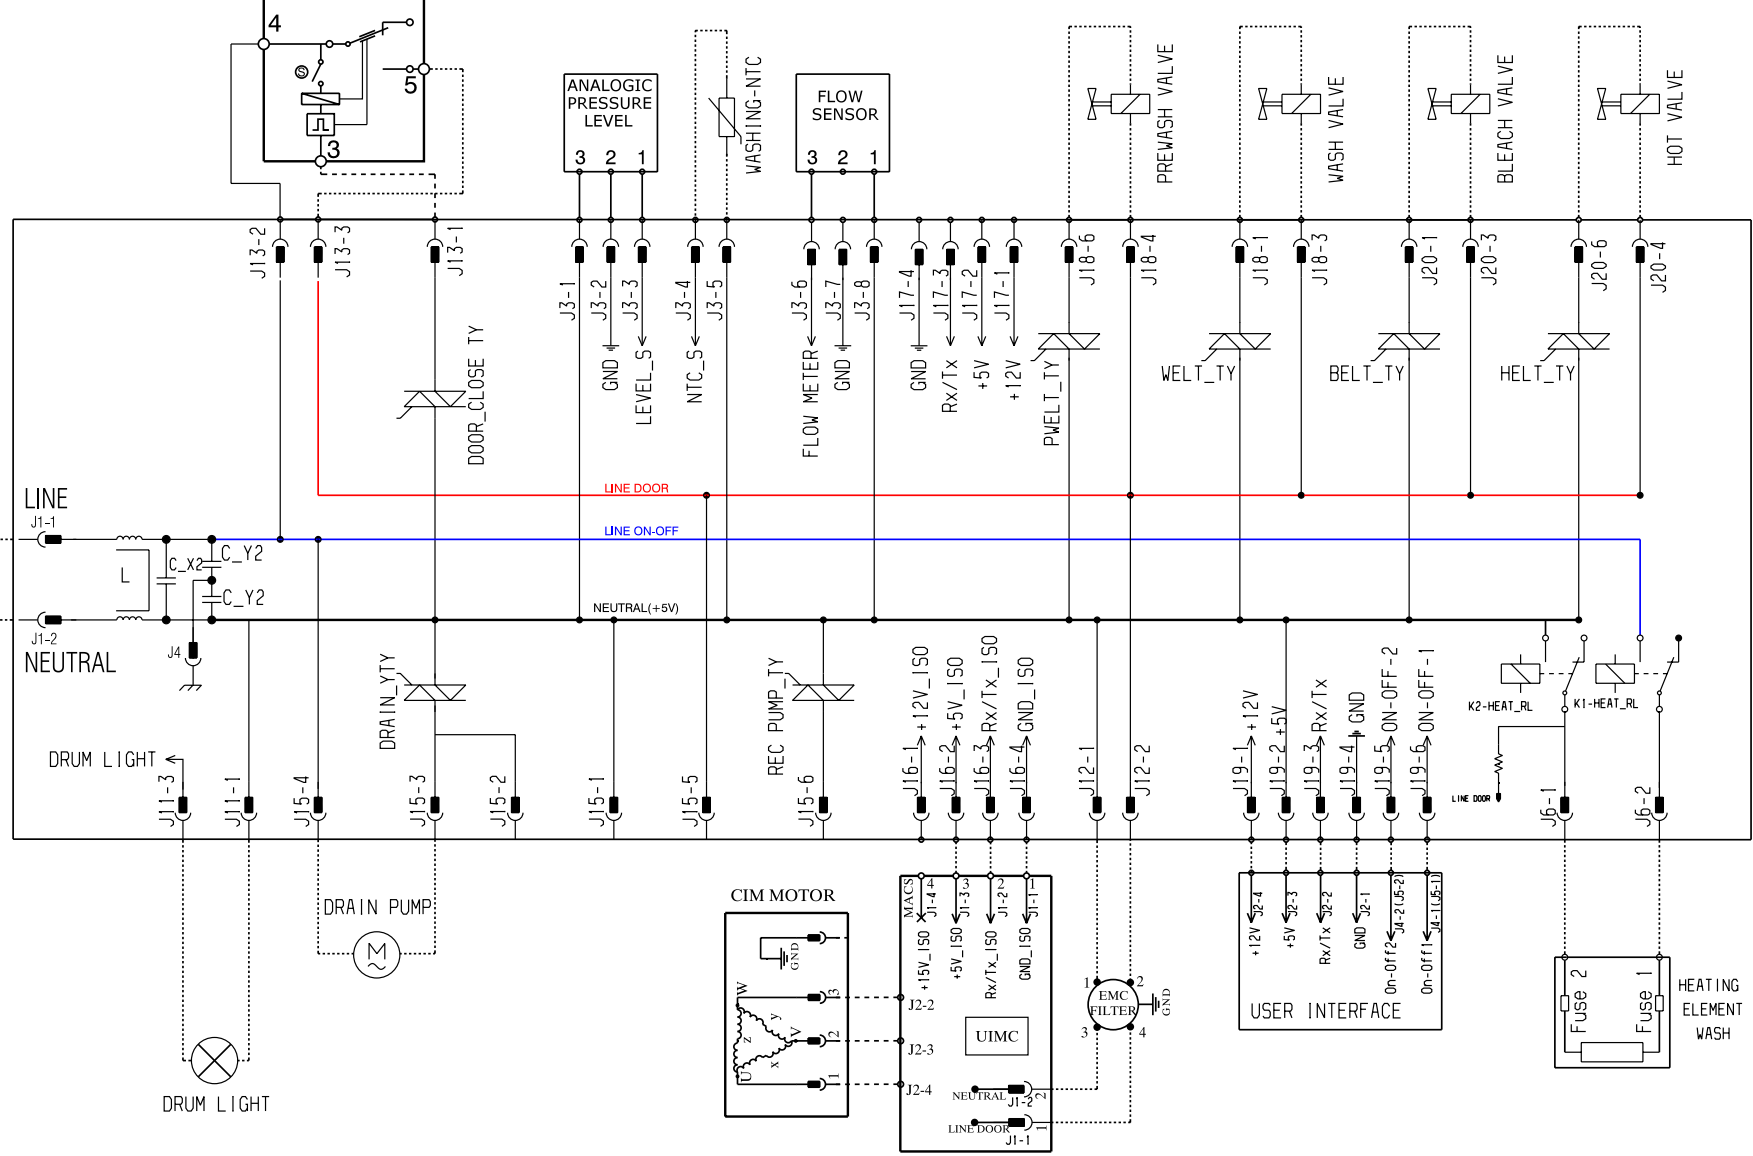

DOOR LOCK INSTANT PTO

ELECTRIC DIAGRAM EWX11