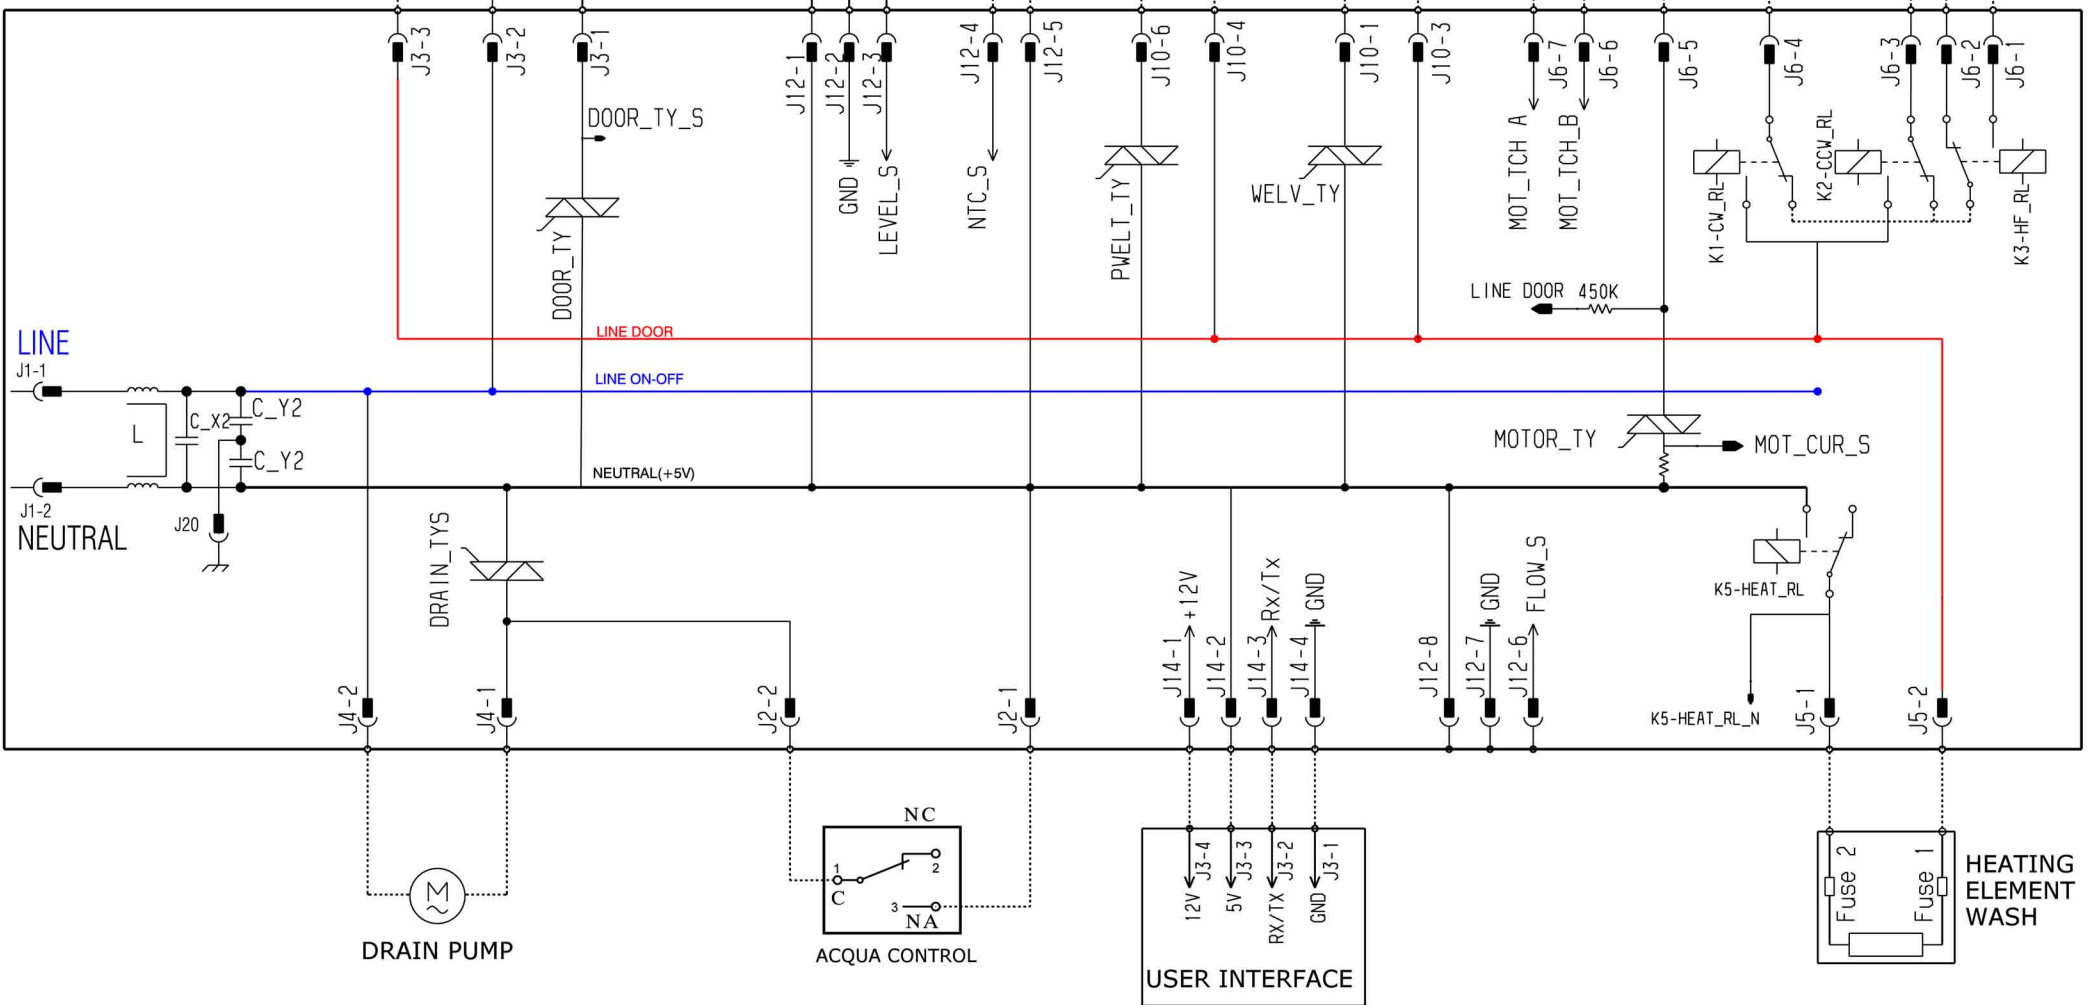

DOOR LOCK INSTANT PTO

ELECTRIC DIAGRAM -EWX 13-