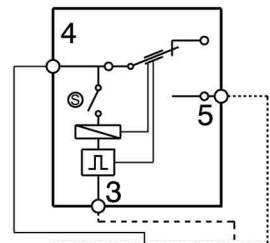

DOOR LOCK INSTANT PTO

ELECTRIC DIAGRAM -EWX 13-