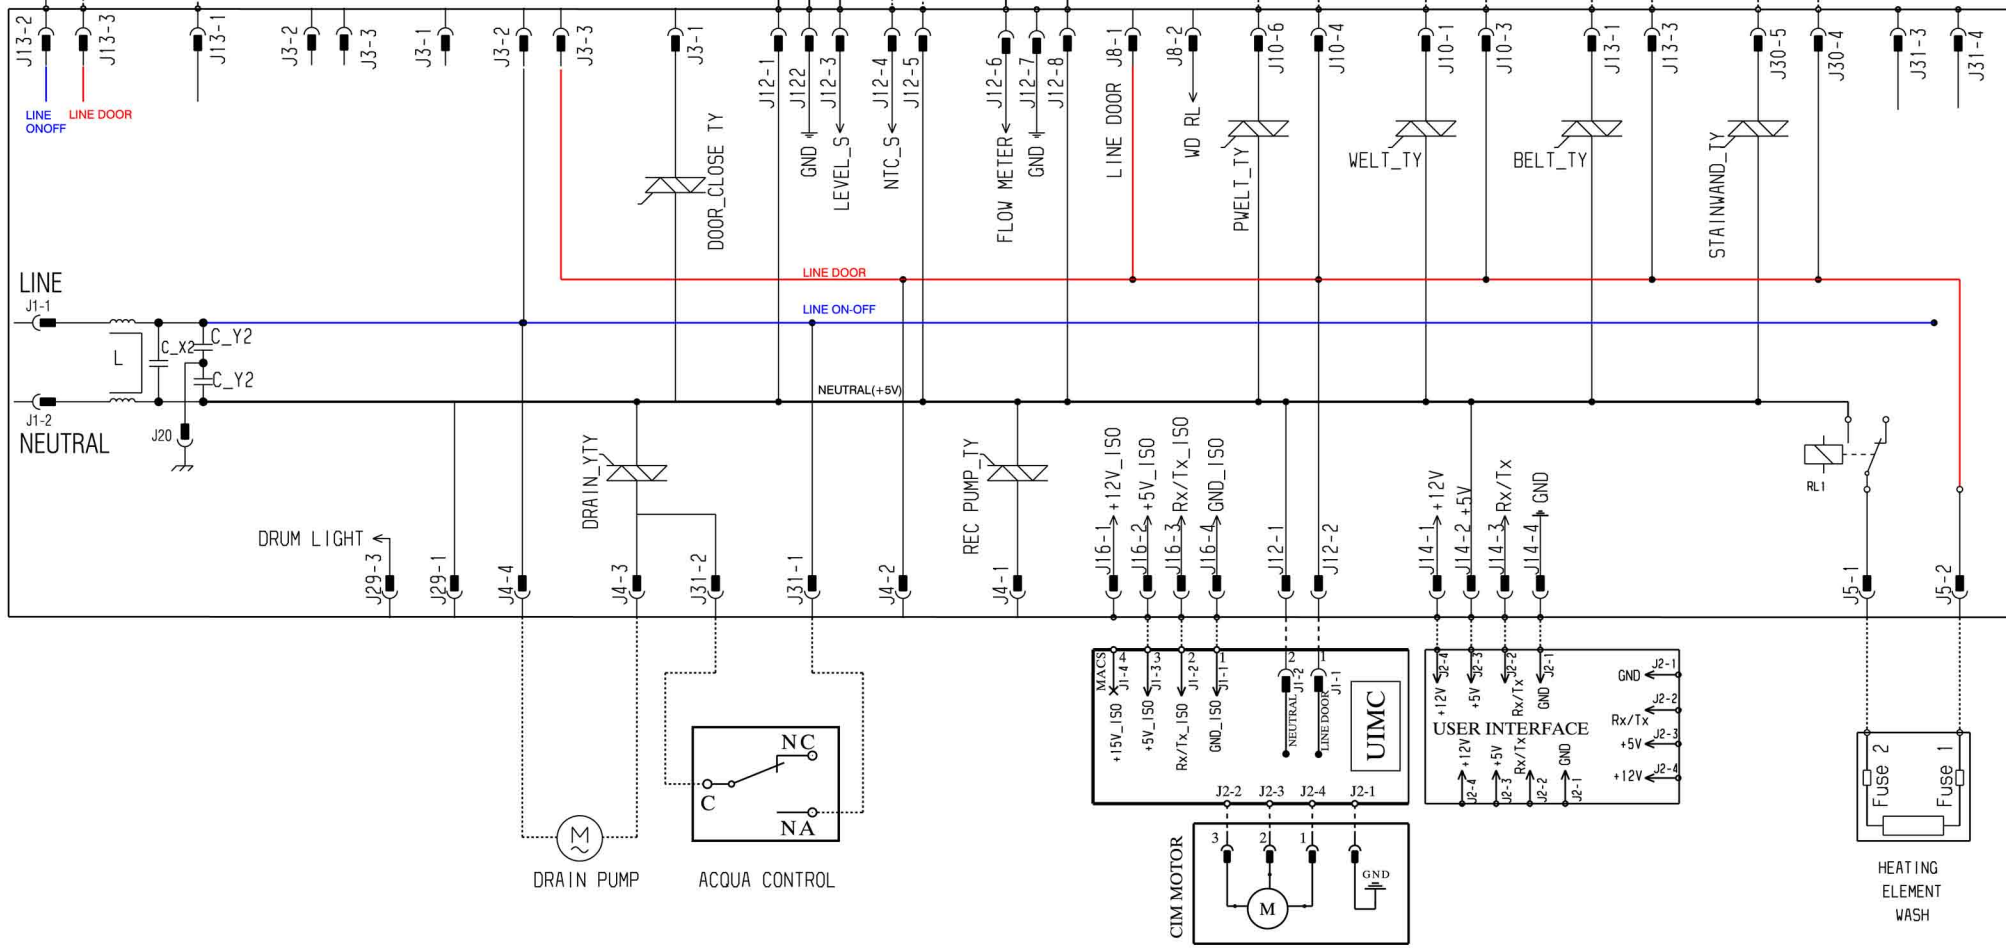

INSTANT DOOR LOCK PTO

ELECTRIC DIAGRAM EWX14