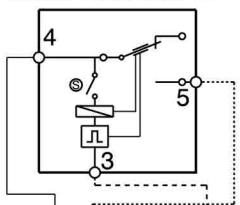

INSTANT DOOR LOCK PTO

ELECTRIC DIAGRAM EWX14