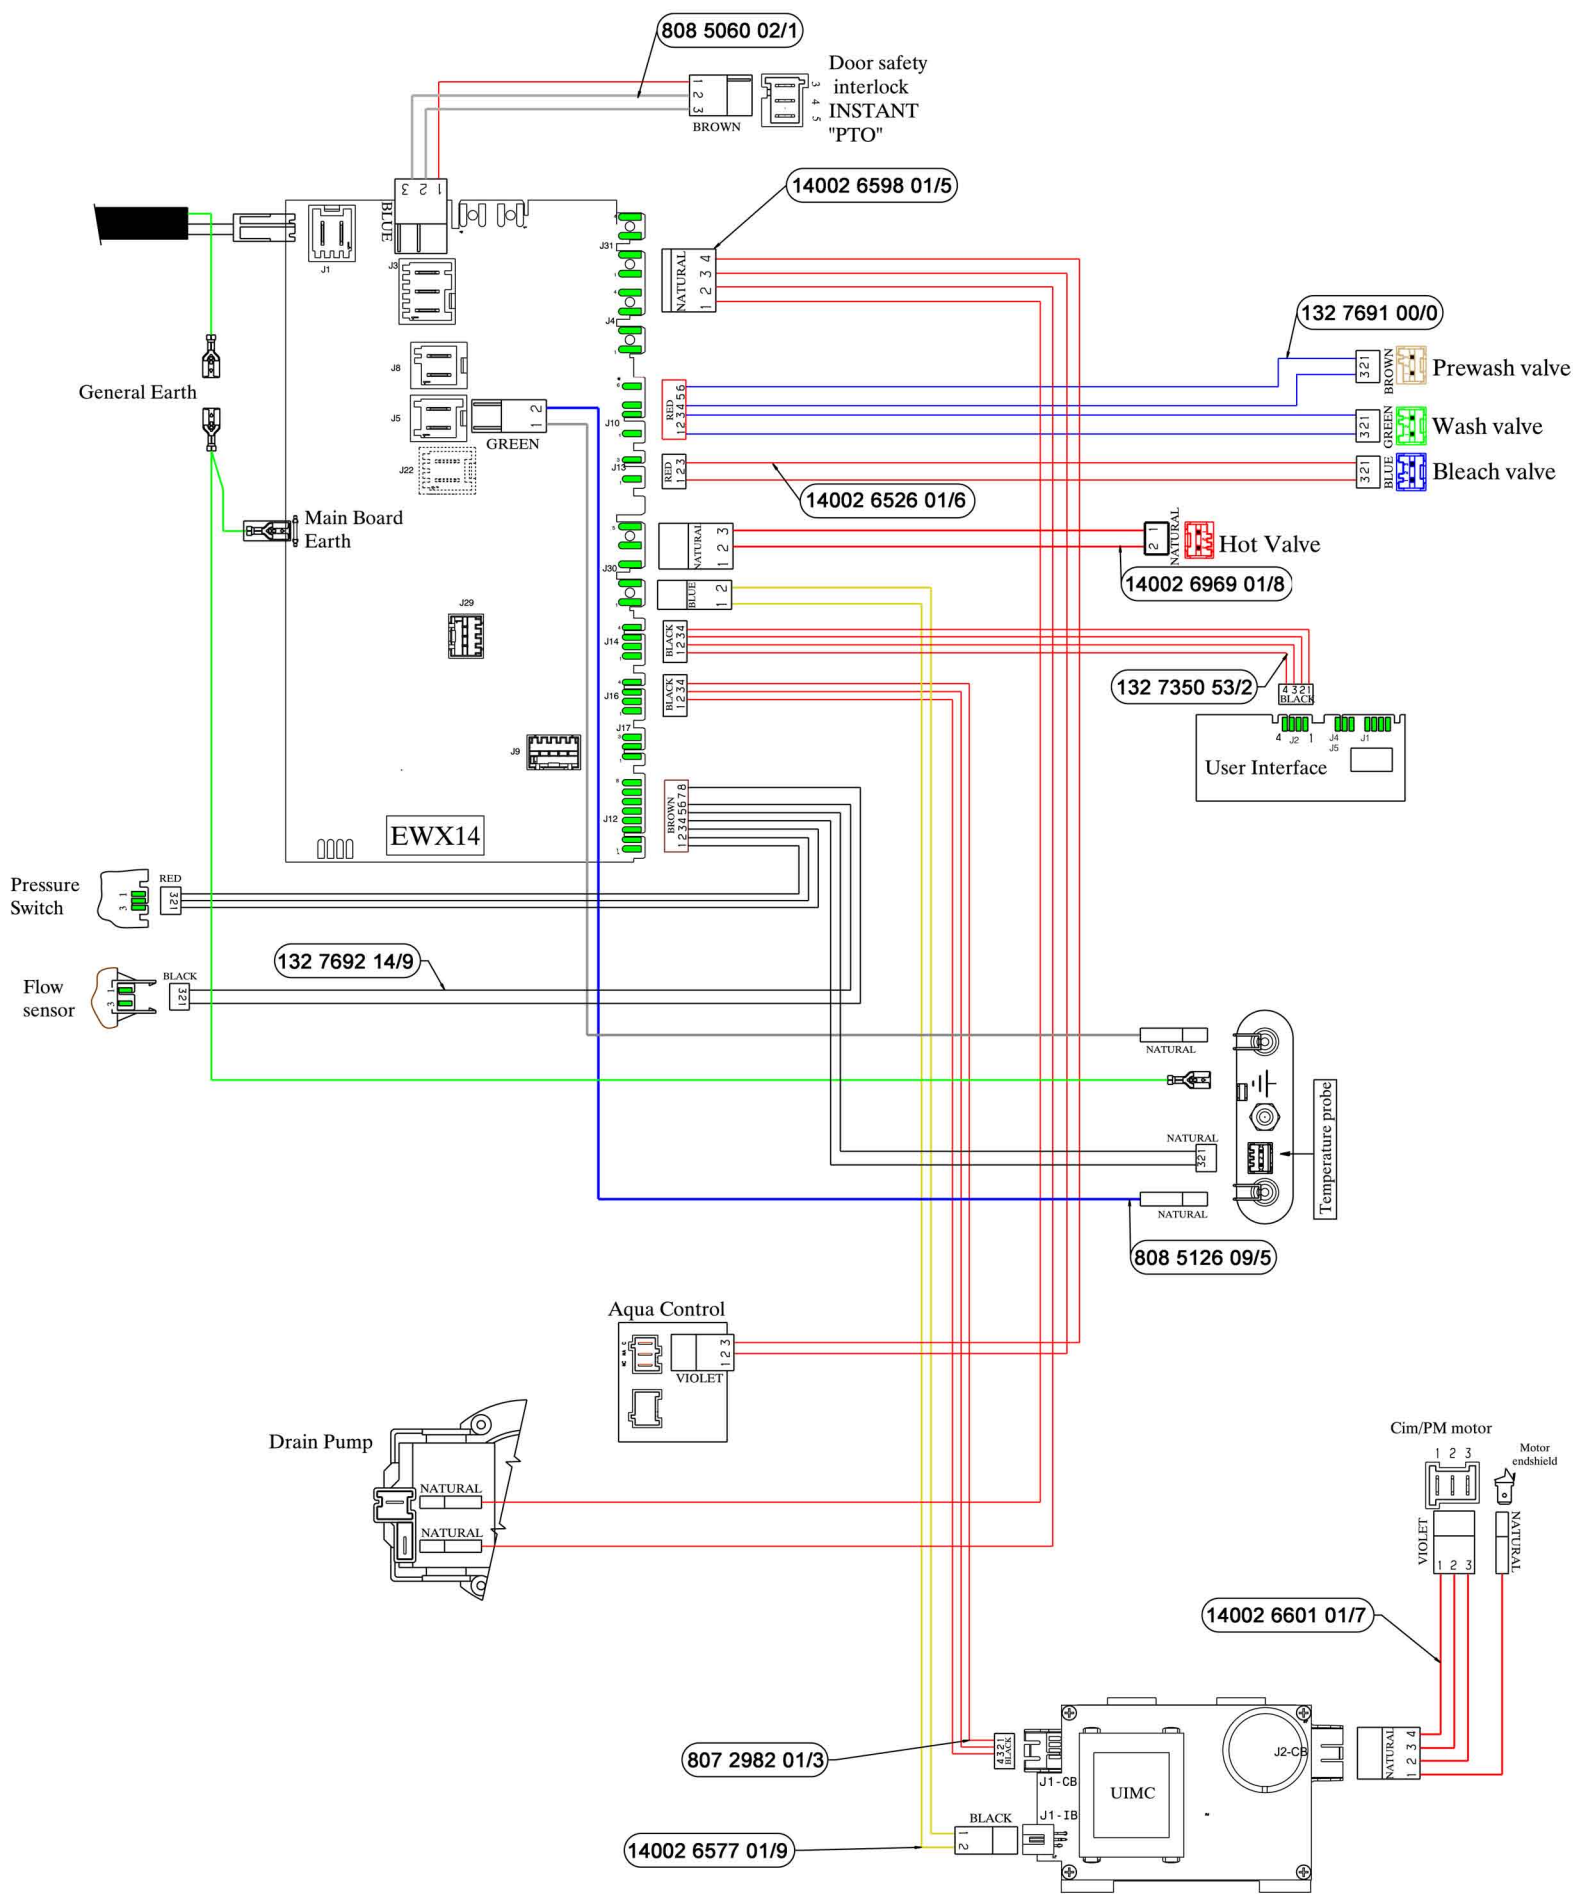

WIRING HARNESSES

808 5060 02/1

Door safety interlock INSTANT "PTO"

14002 6598 01/5

132 7691 00/0

Prewash valve

Wash valve

Bleach valve

14002 6526 01/6

14002 6969 01/8

132 7350 53/2

User Interface

132 7692 14/9

808 5126 09/5

Aqua Control

Drain Pump

14002 6601 01/7

Cim/PM motor

807 2982 01/3

14002 6577 01/9

UIMC

Motor endshield