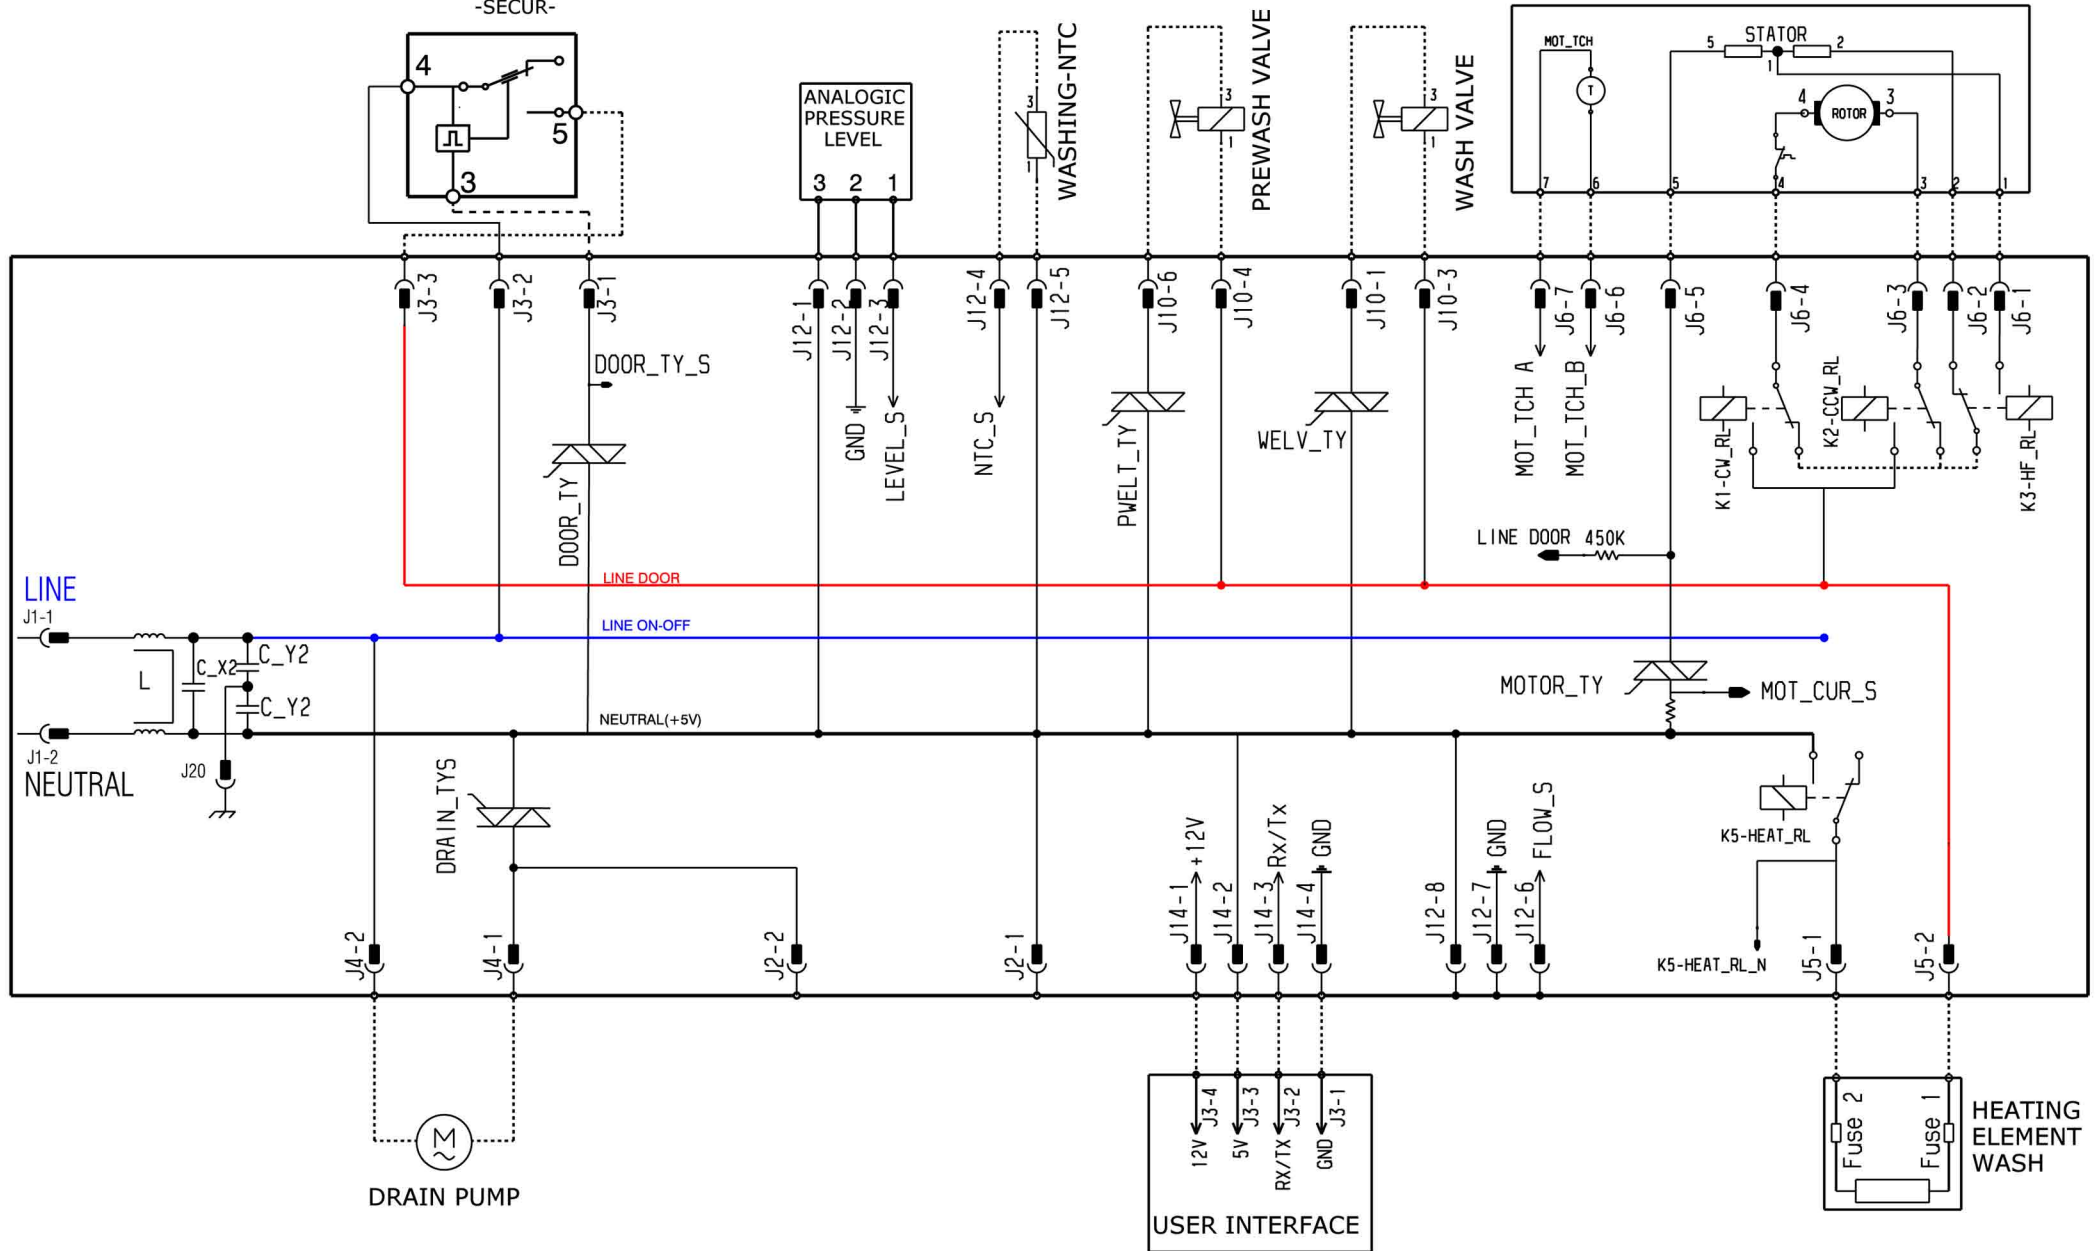

DOOR LOCK TRADITIONAL
-SECUR-

UNIVERSAL MOTOR

ELECTRIC DIAGRAM -EWX 13-