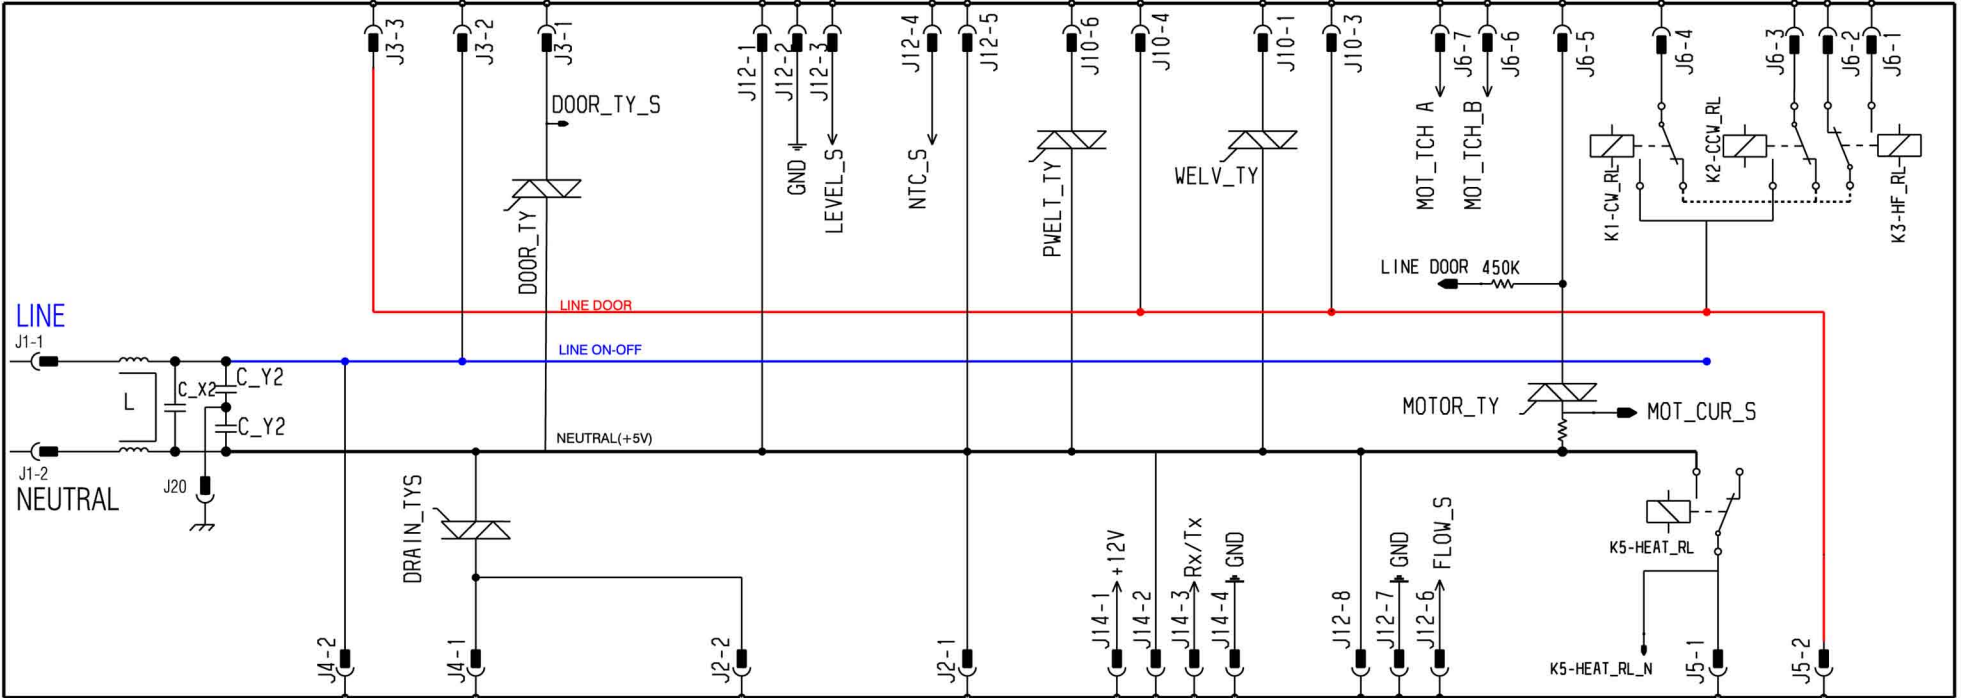

DOOR LOCK TRADITIONAL
-SECUR-

UNIVERSAL MOTOR

ELECTRIC DIAGRAM -EWX 13-