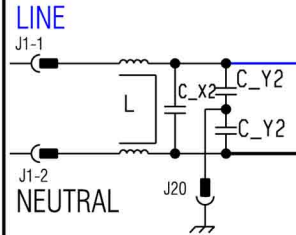

DOOR LOCK TRADITIONAL
-SECUR-

UNIVERSAL MOTOR

ELECTRIC DIAGRAM -EWX 13-