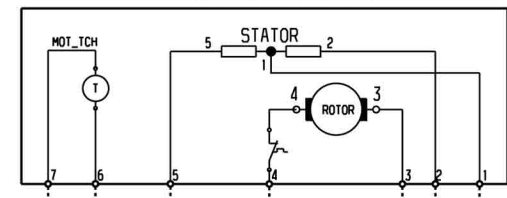

DOOR LOCK TRADITIONAL
-SECUR-

UNIVERSAL MOTOR

ELECTRIC DIAGRAM -EWX 13-