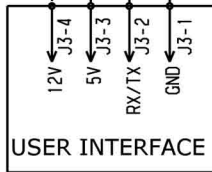

DOOR LOCK TRADITIONAL
-SECUR-

UNIVERSAL MOTOR

ELECTRIC DIAGRAM -EWX 13-