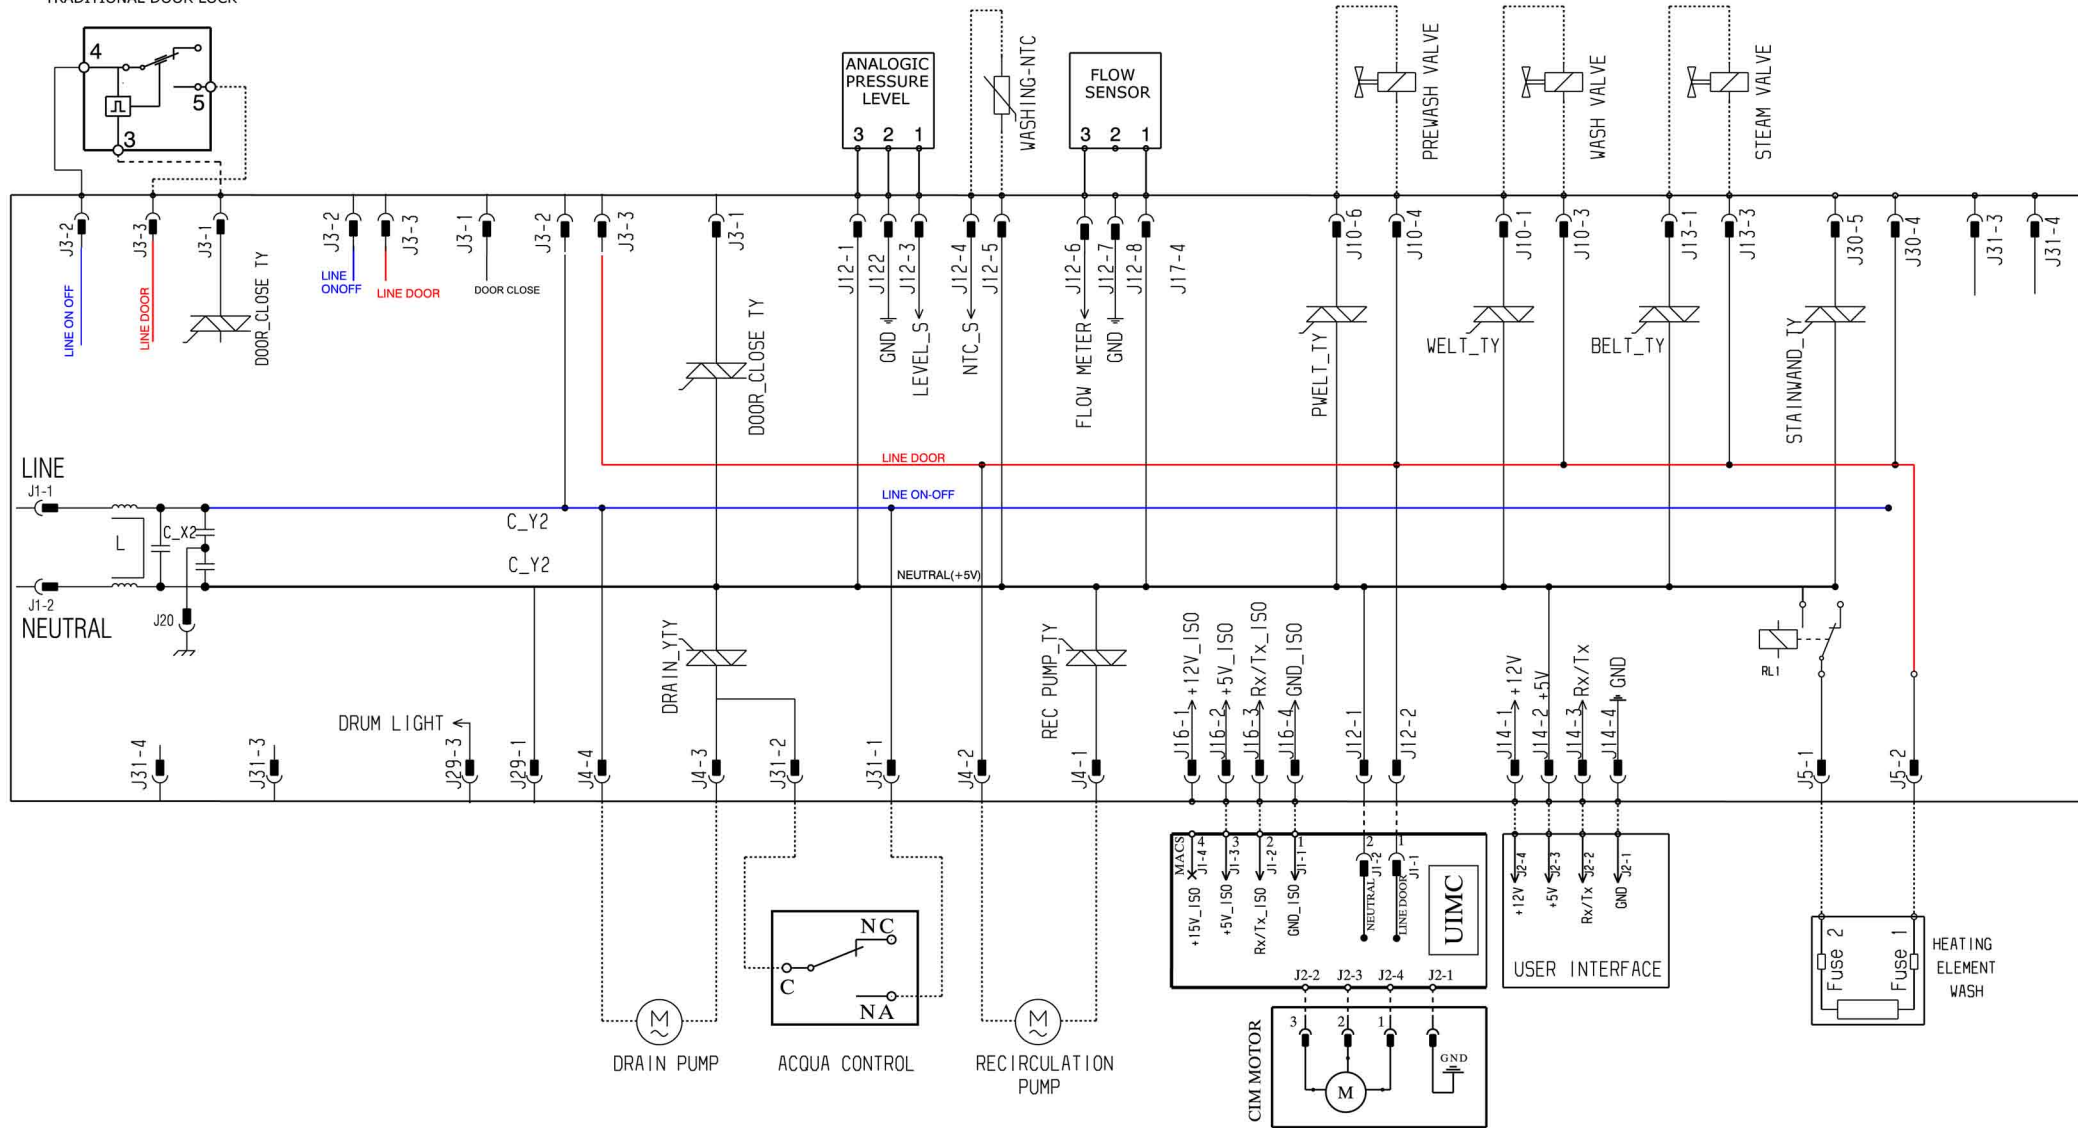

TRADITIONAL DOOR LOCK

ELECTRIC DIAGRAM EWX14