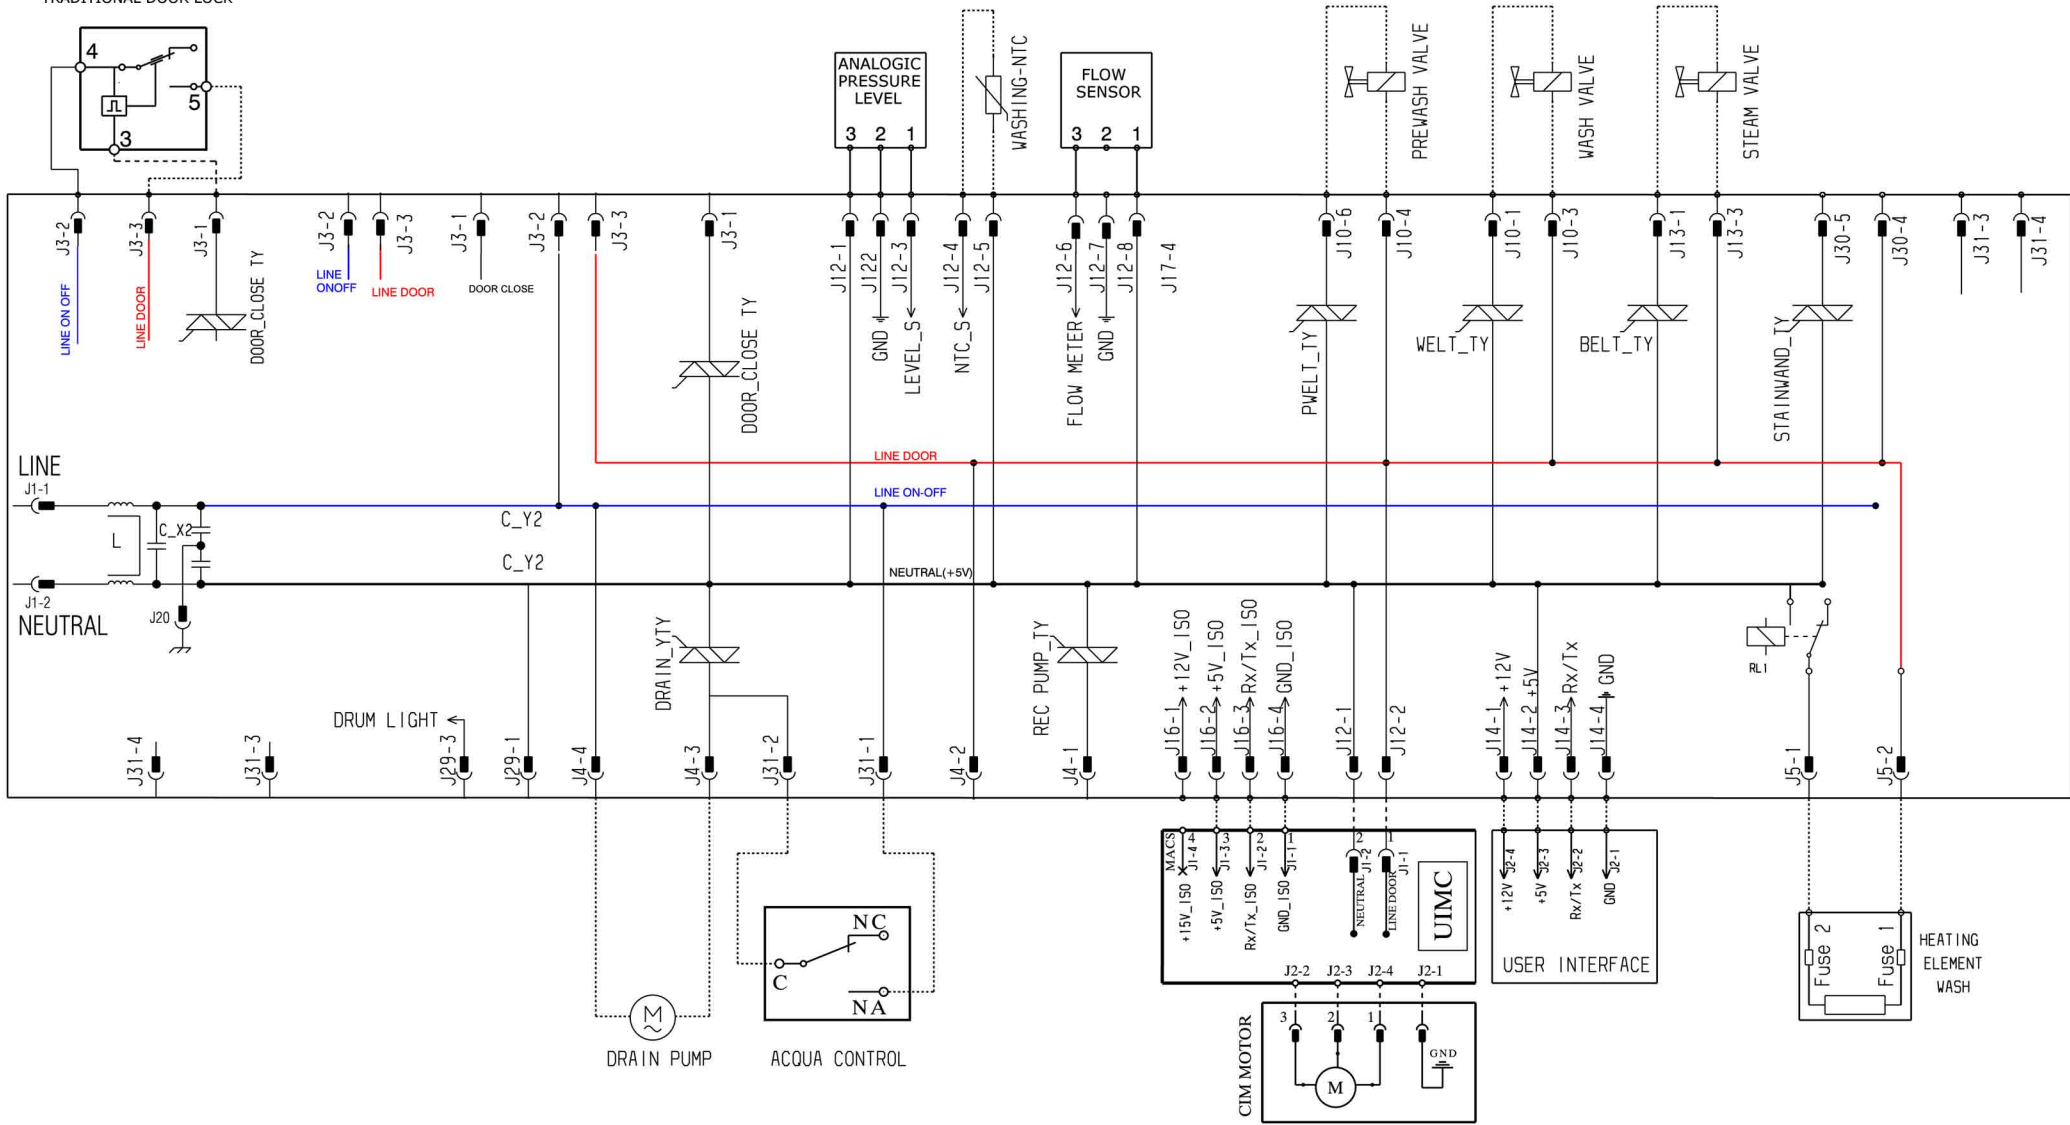

TRADITIONAL DOOR LOCK

ELECTRIC DIAGRAM EWX14