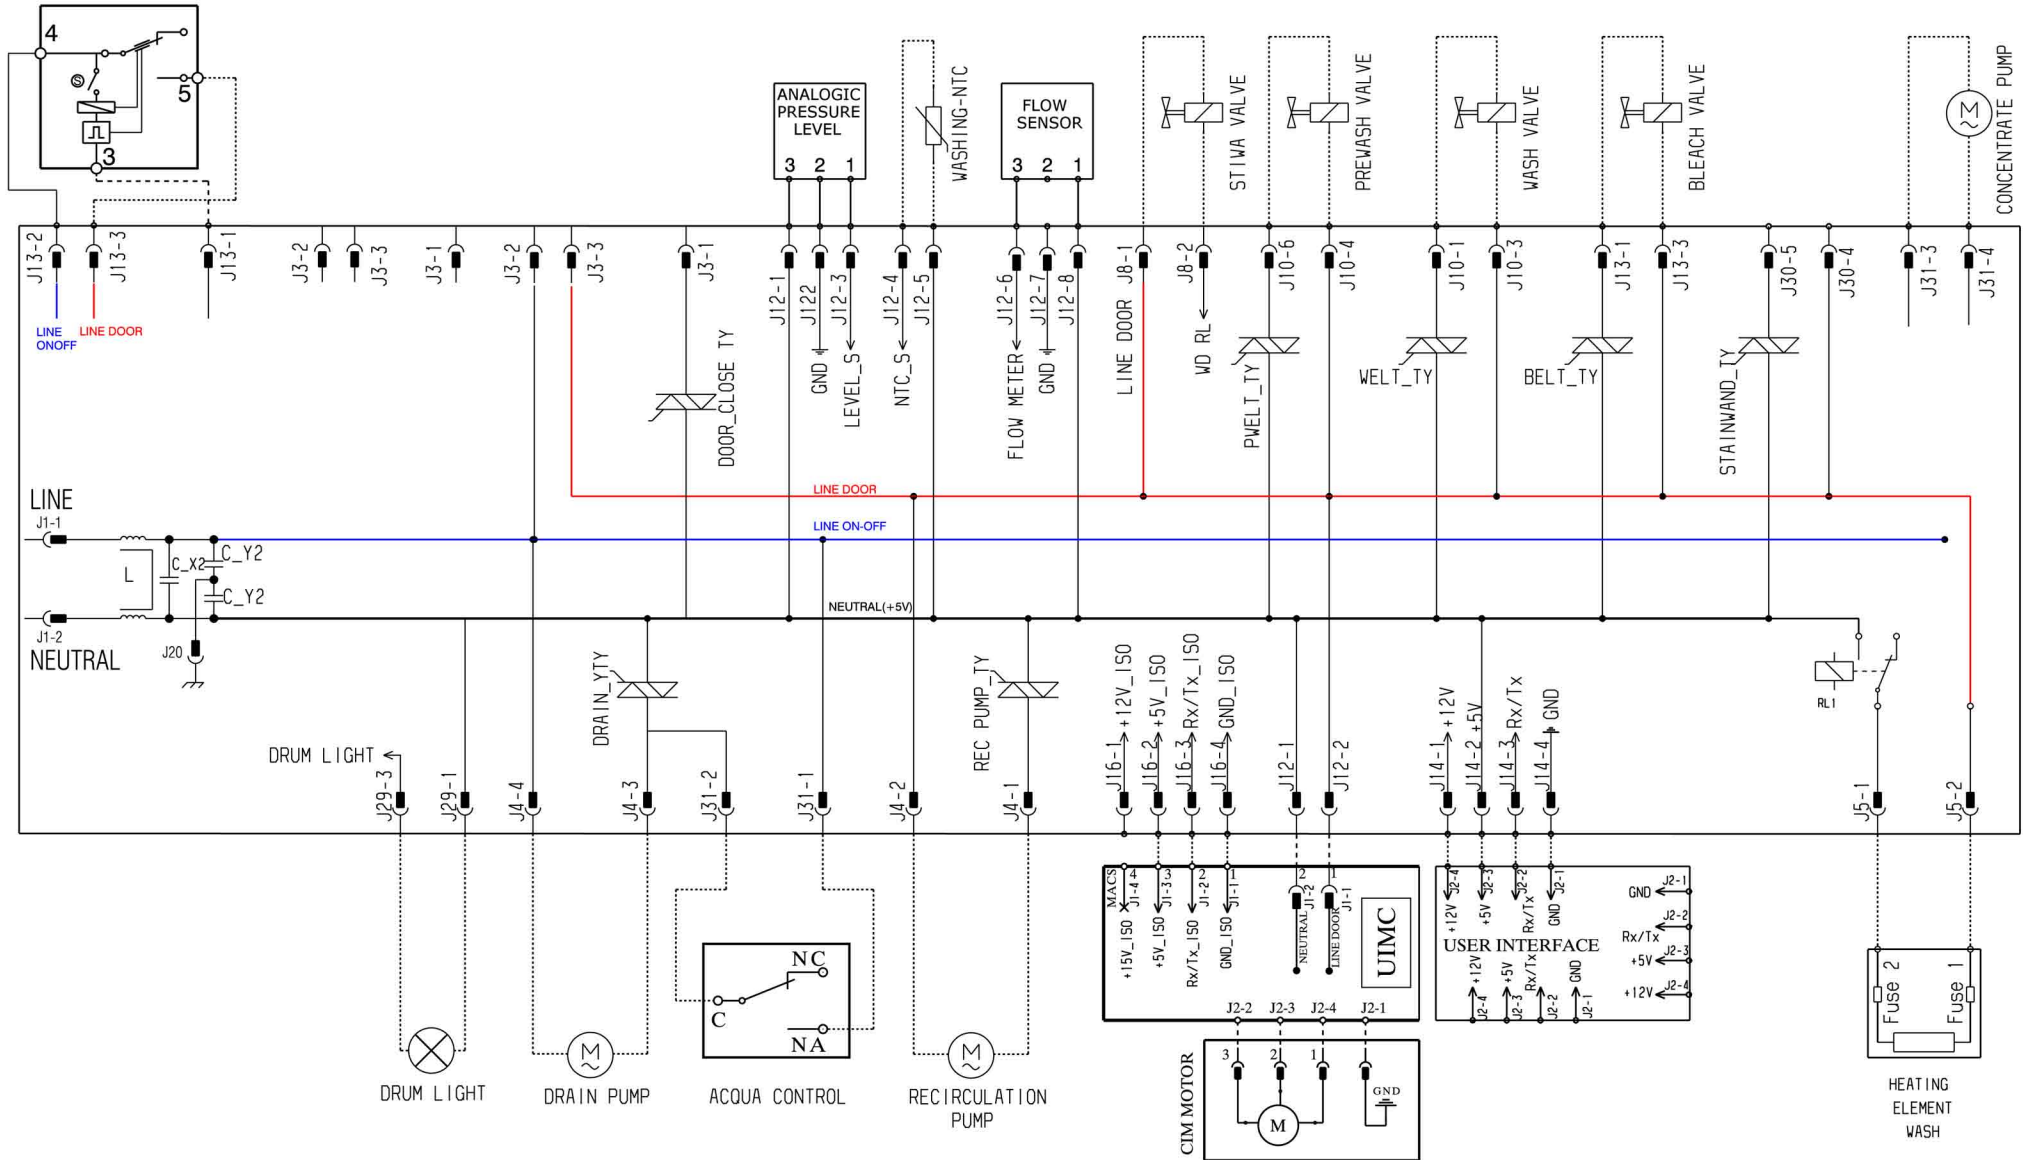

INSTANT DOOR LOCK PTO

ELECTRIC DIAGRAM EWX14