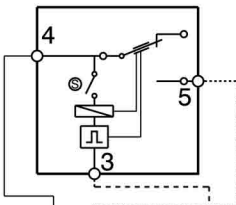

INSTANT DOOR LOCK PTO

ELECTRIC DIAGRAM EWX14