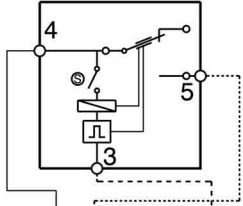

INSTANT DOOR LOCK PTO

ELECTRIC DIAGRAM EWX14