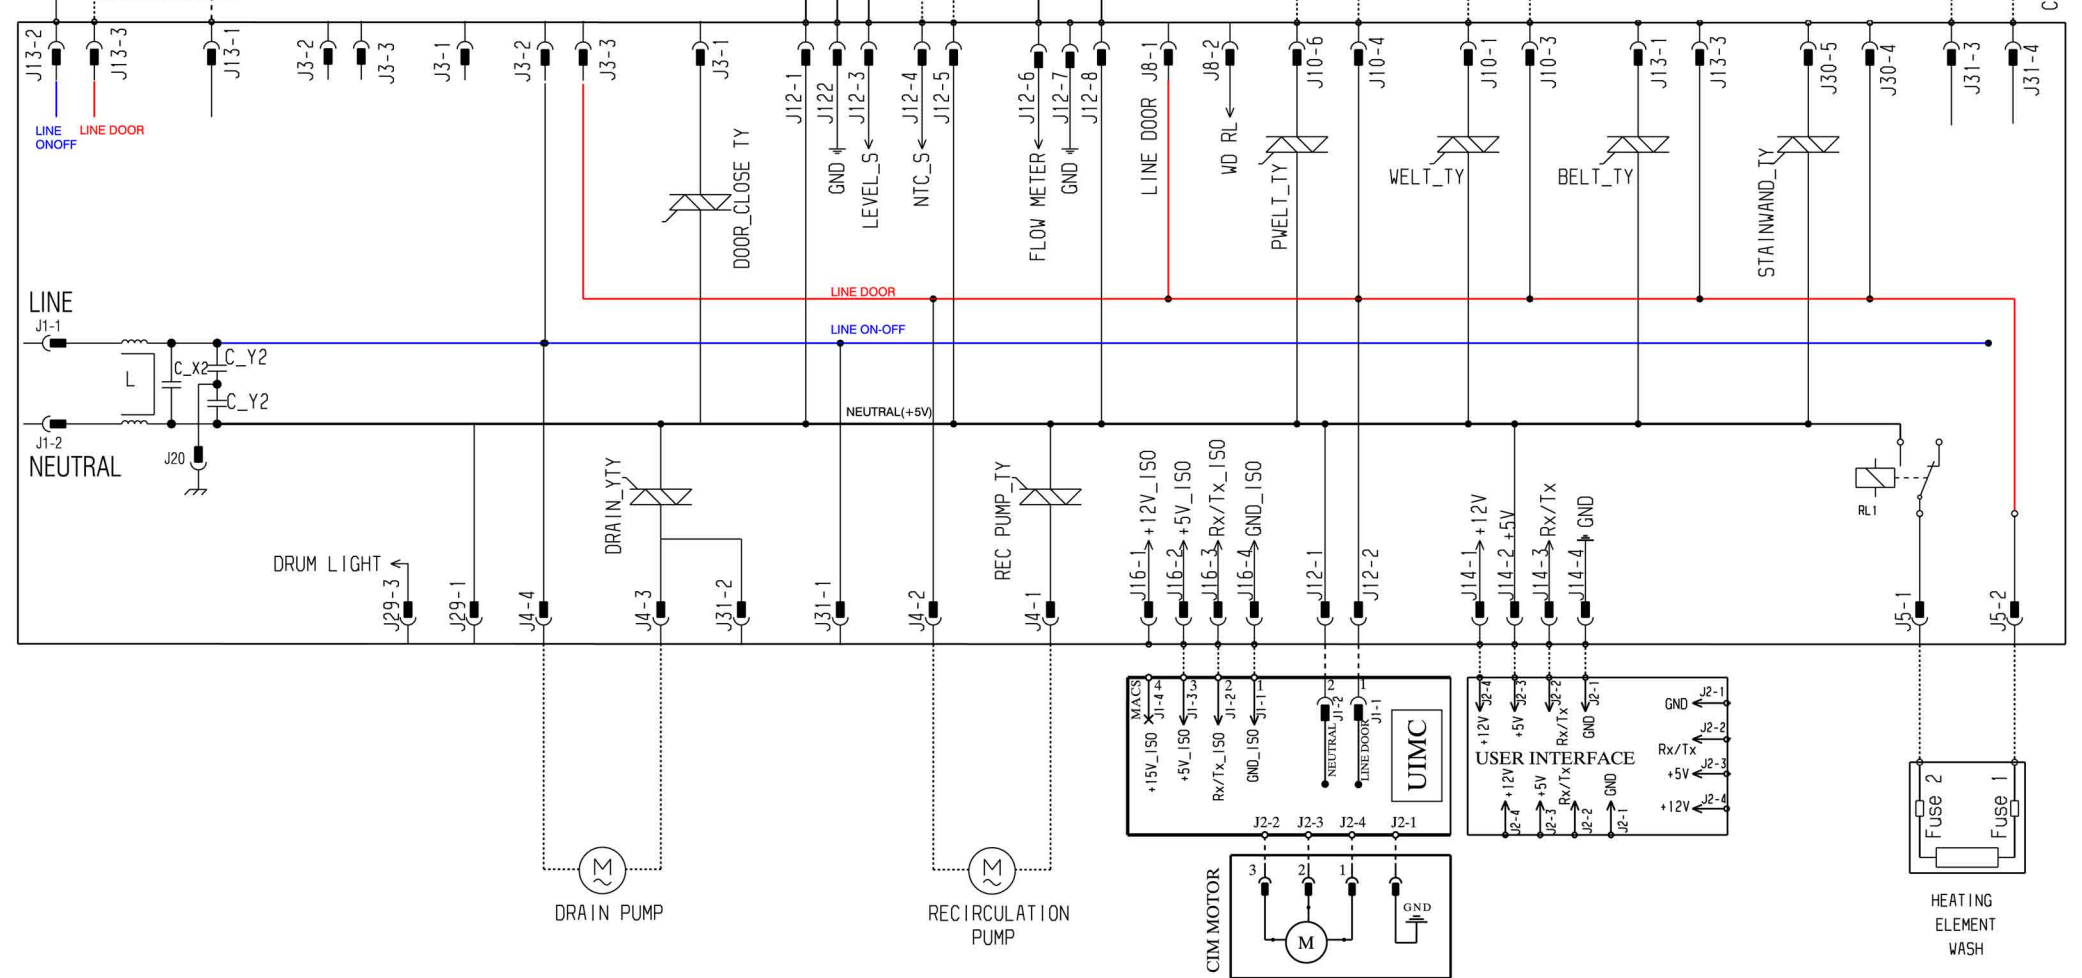

INSTANT DOOR LOCK PTO

ELECTRIC DIAGRAM EWX14