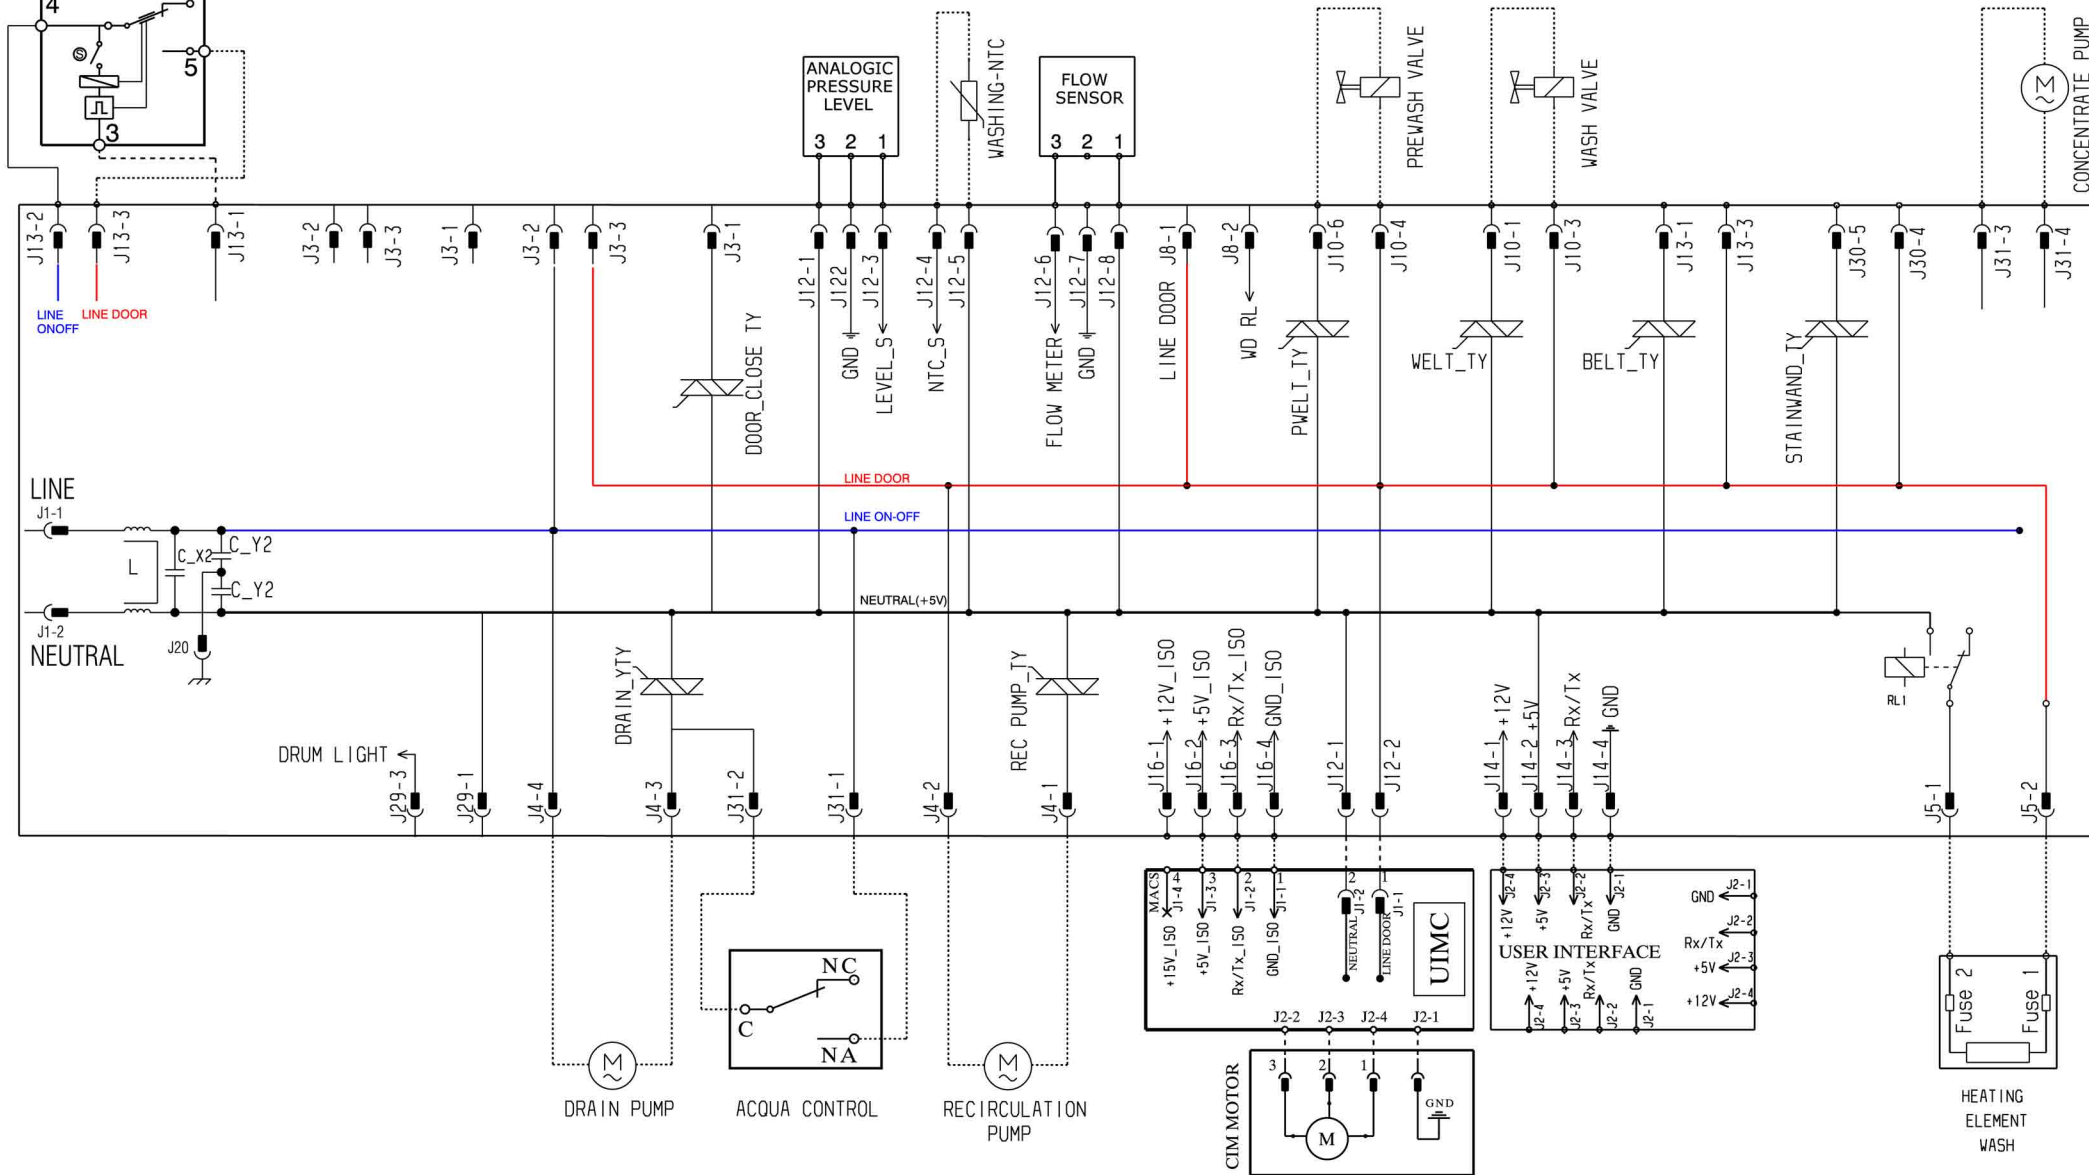

INSTANT DOOR LOCK PTO

ELECTRIC DIAGRAM EWX14