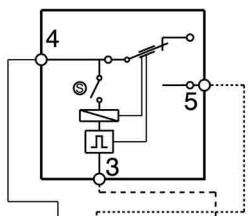

INSTANT DOOR LOCK PTO

ELECTRIC DIAGRAM EWX14