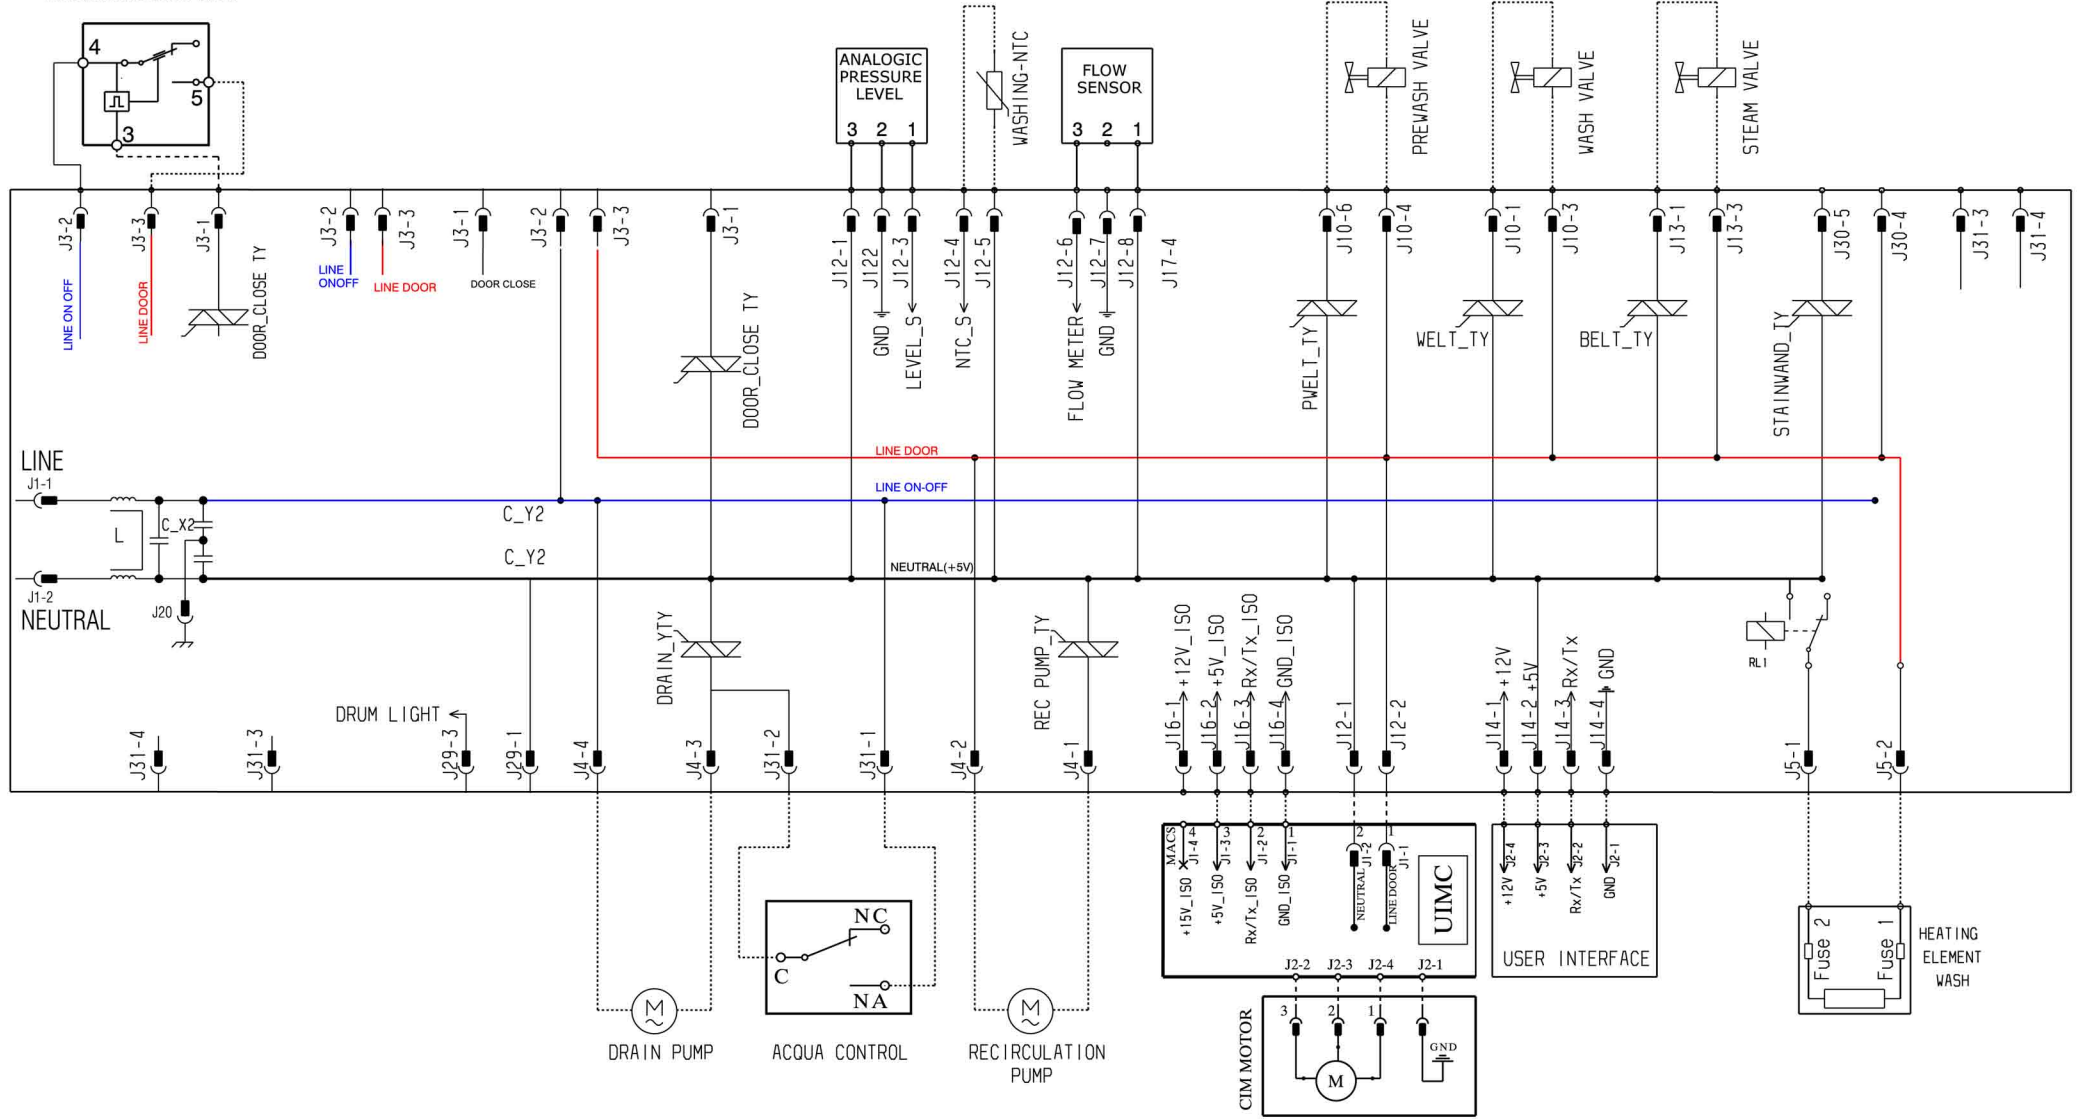

TRADITIONAL DOOR LOCK

ELECTRIC DIAGRAM EWX14