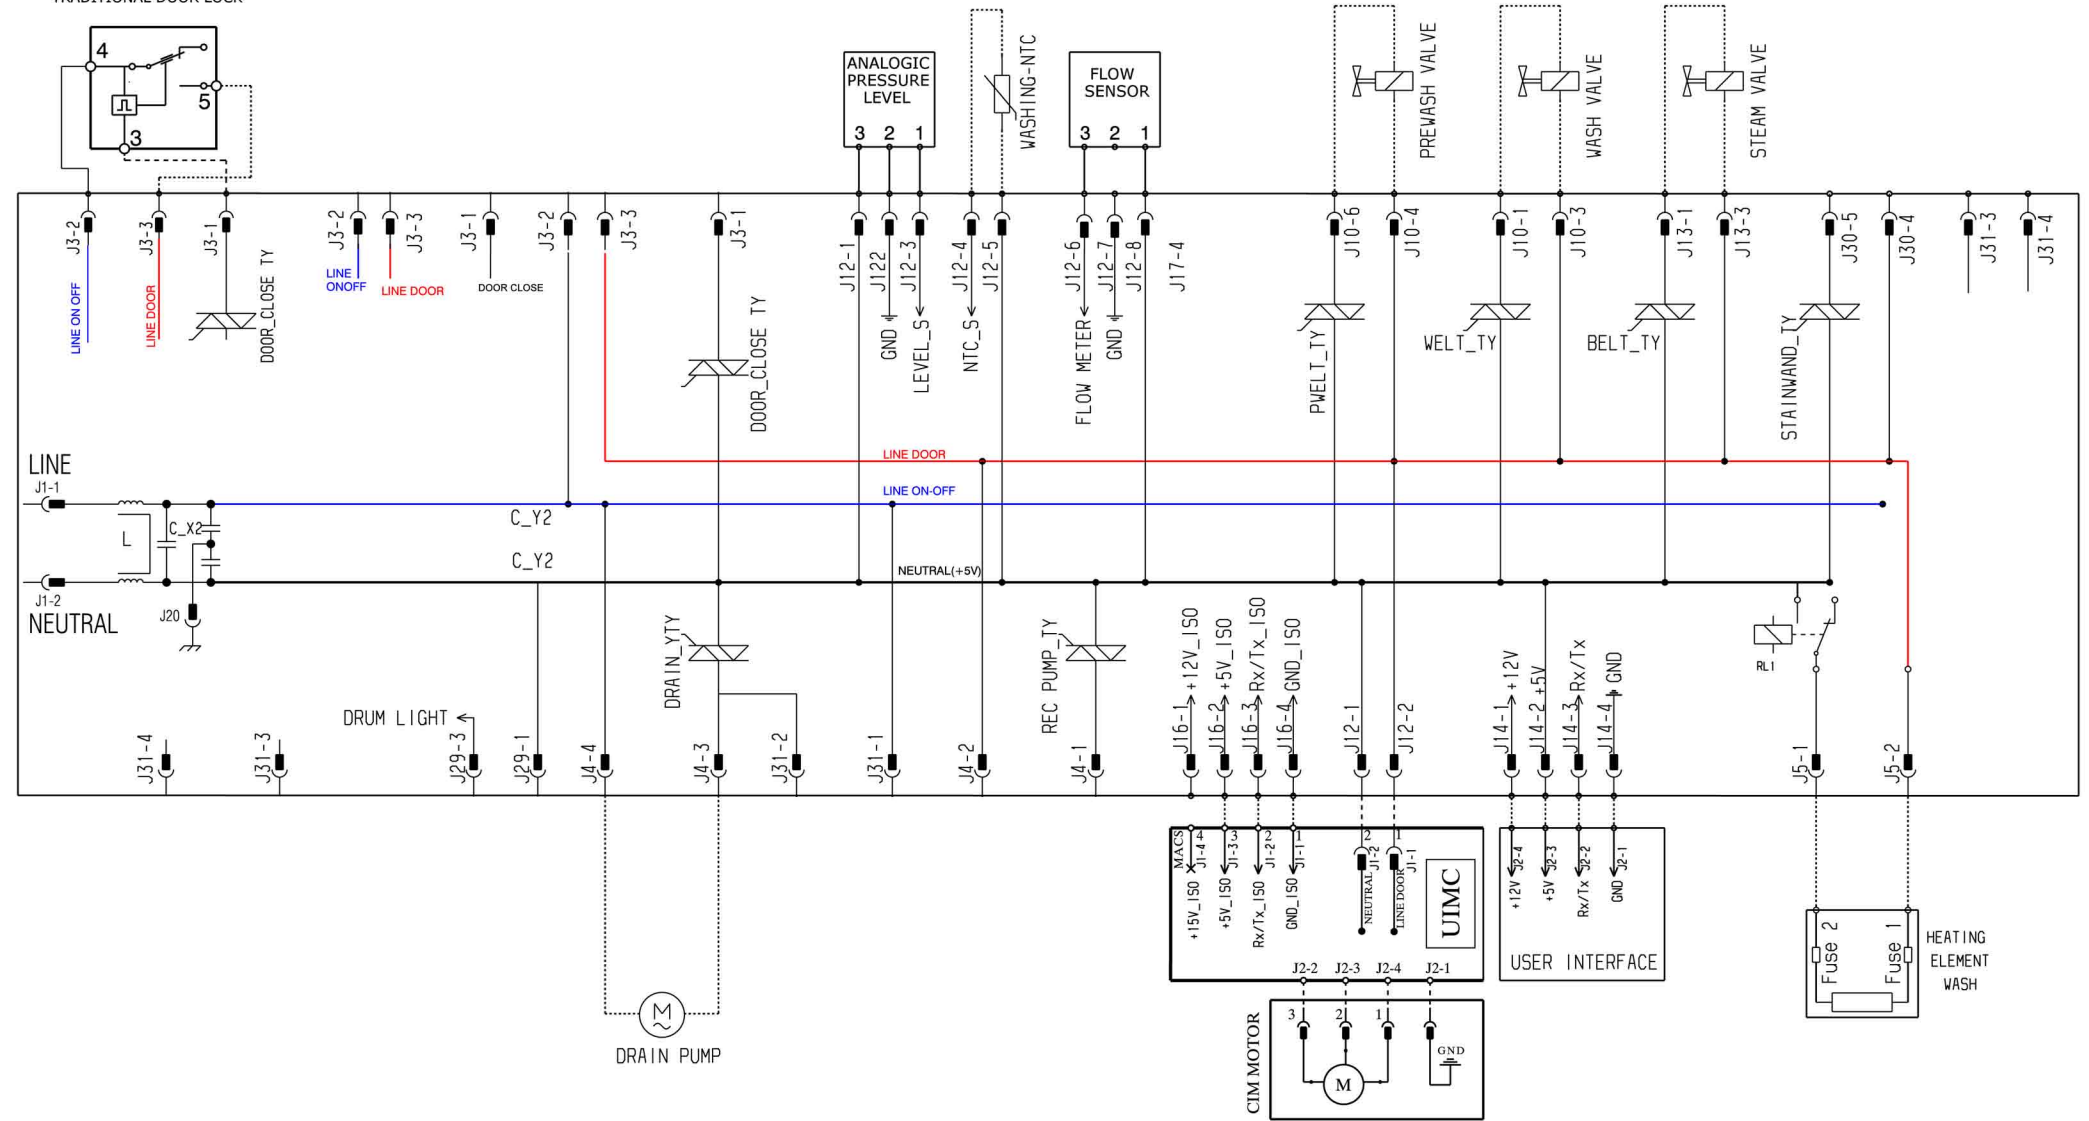

TRADITIONAL DOOR LOCK

ELECTRIC DIAGRAM EWX14