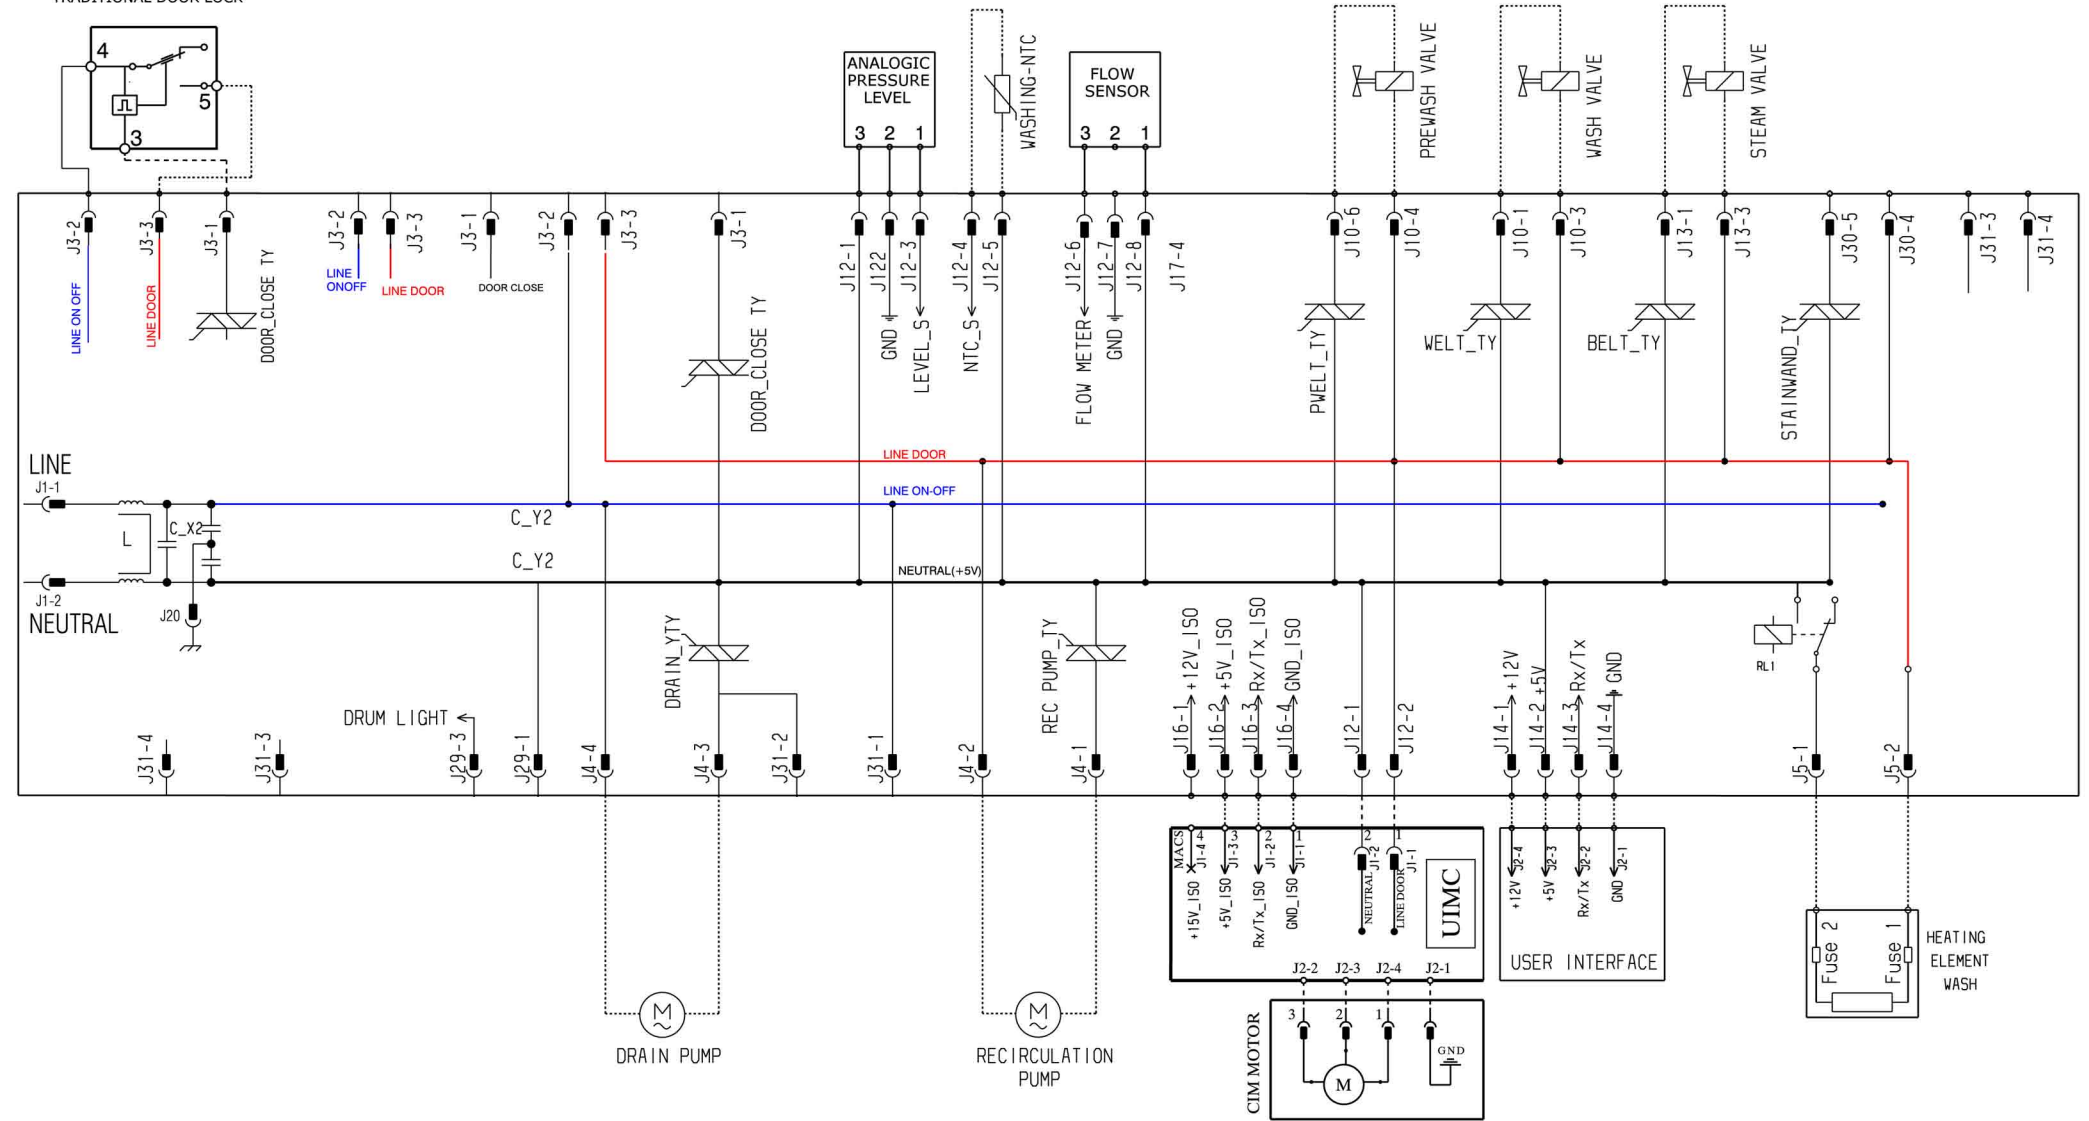

TRADITIONAL DOOR LOCK

ELECTRIC DIAGRAM EWX14