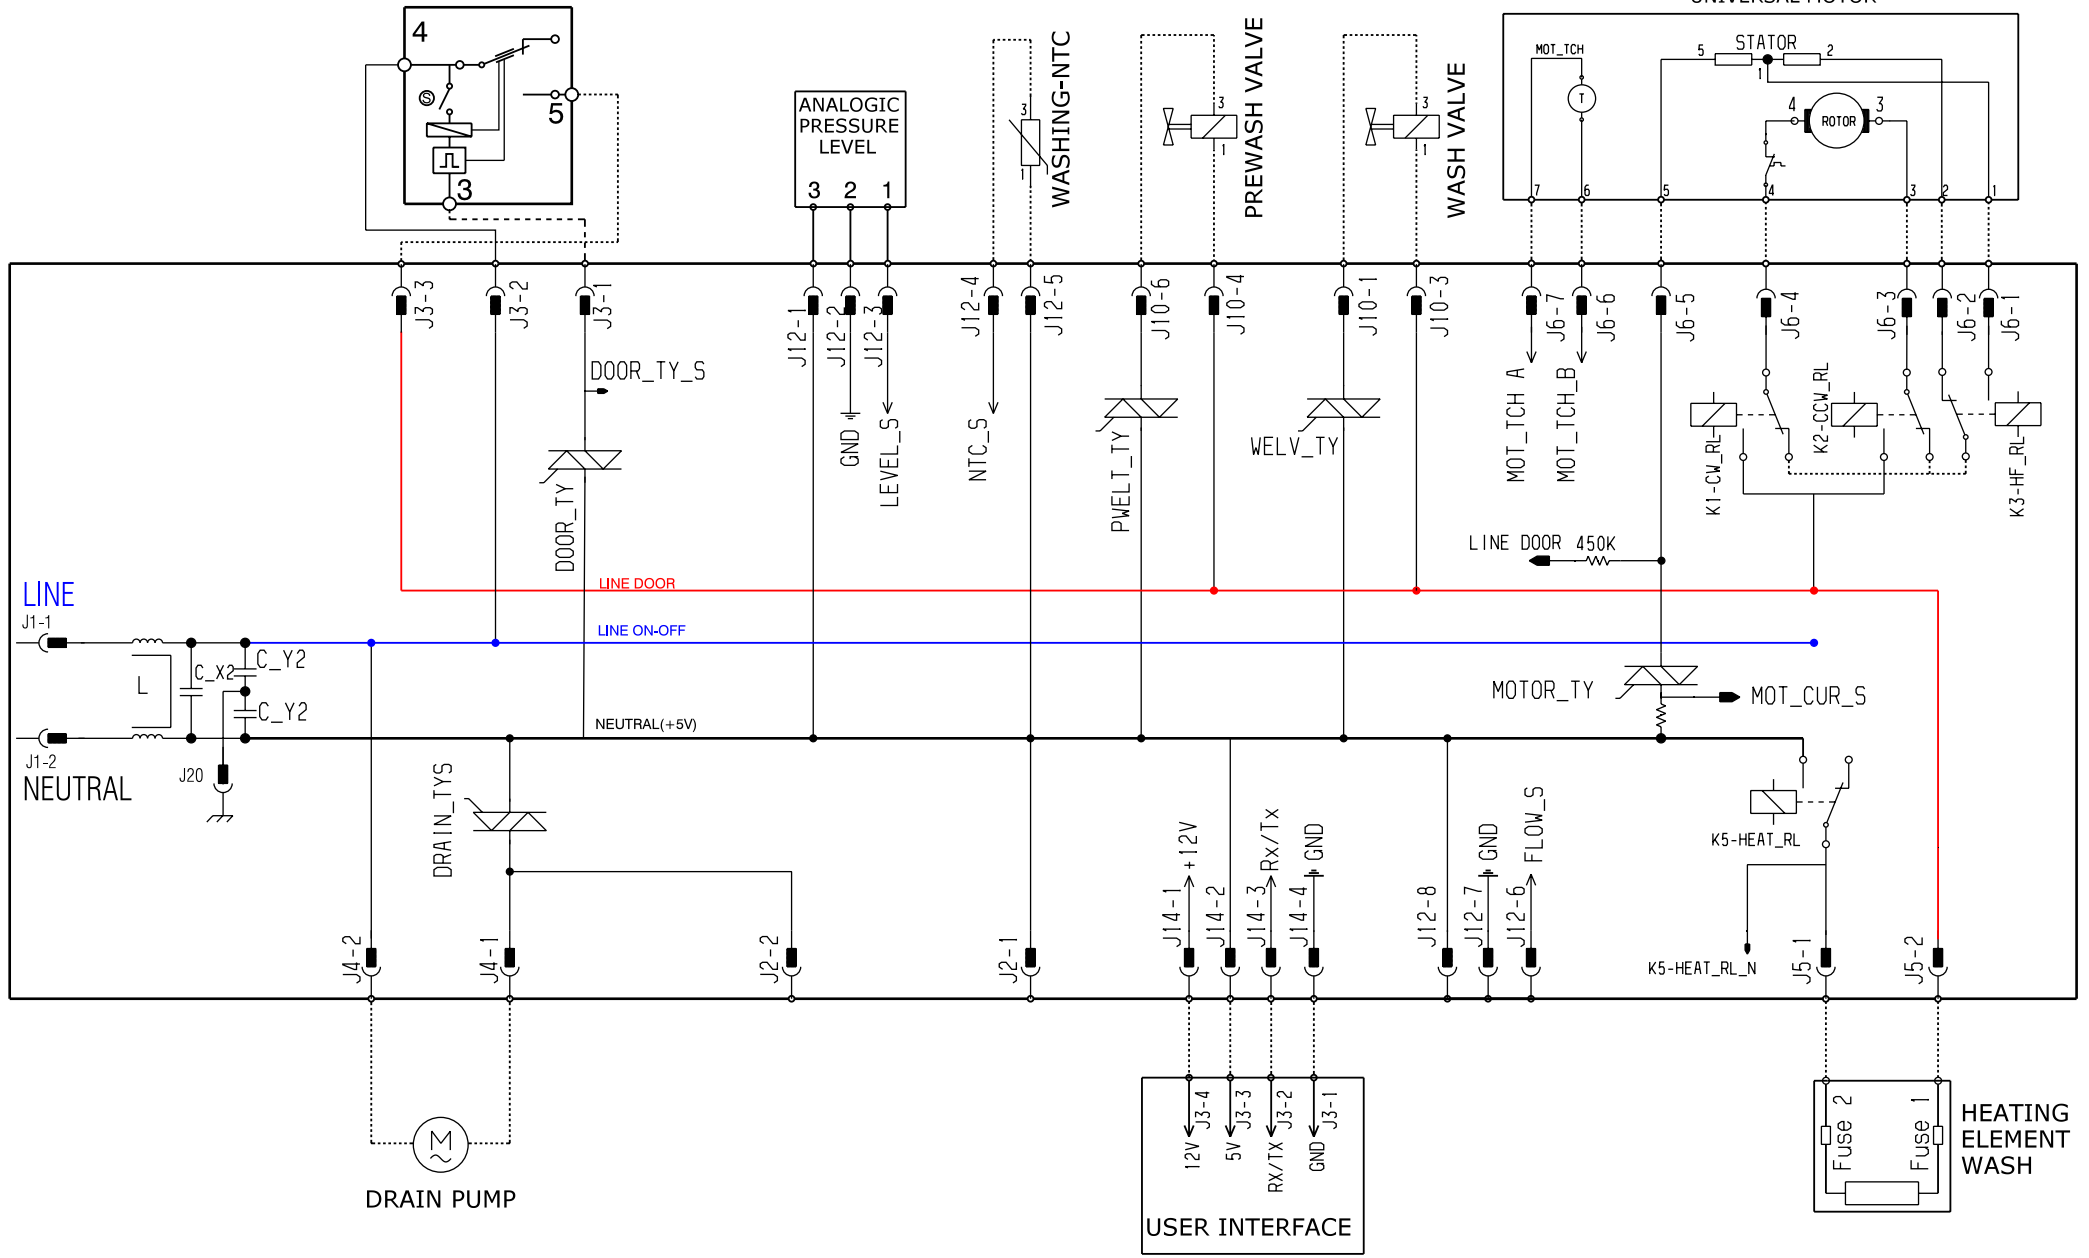

DOOR LOCK INSTANT PTO

UNIVERSAL MOTOR

ELECTRIC DIAGRAM -EWX 13-