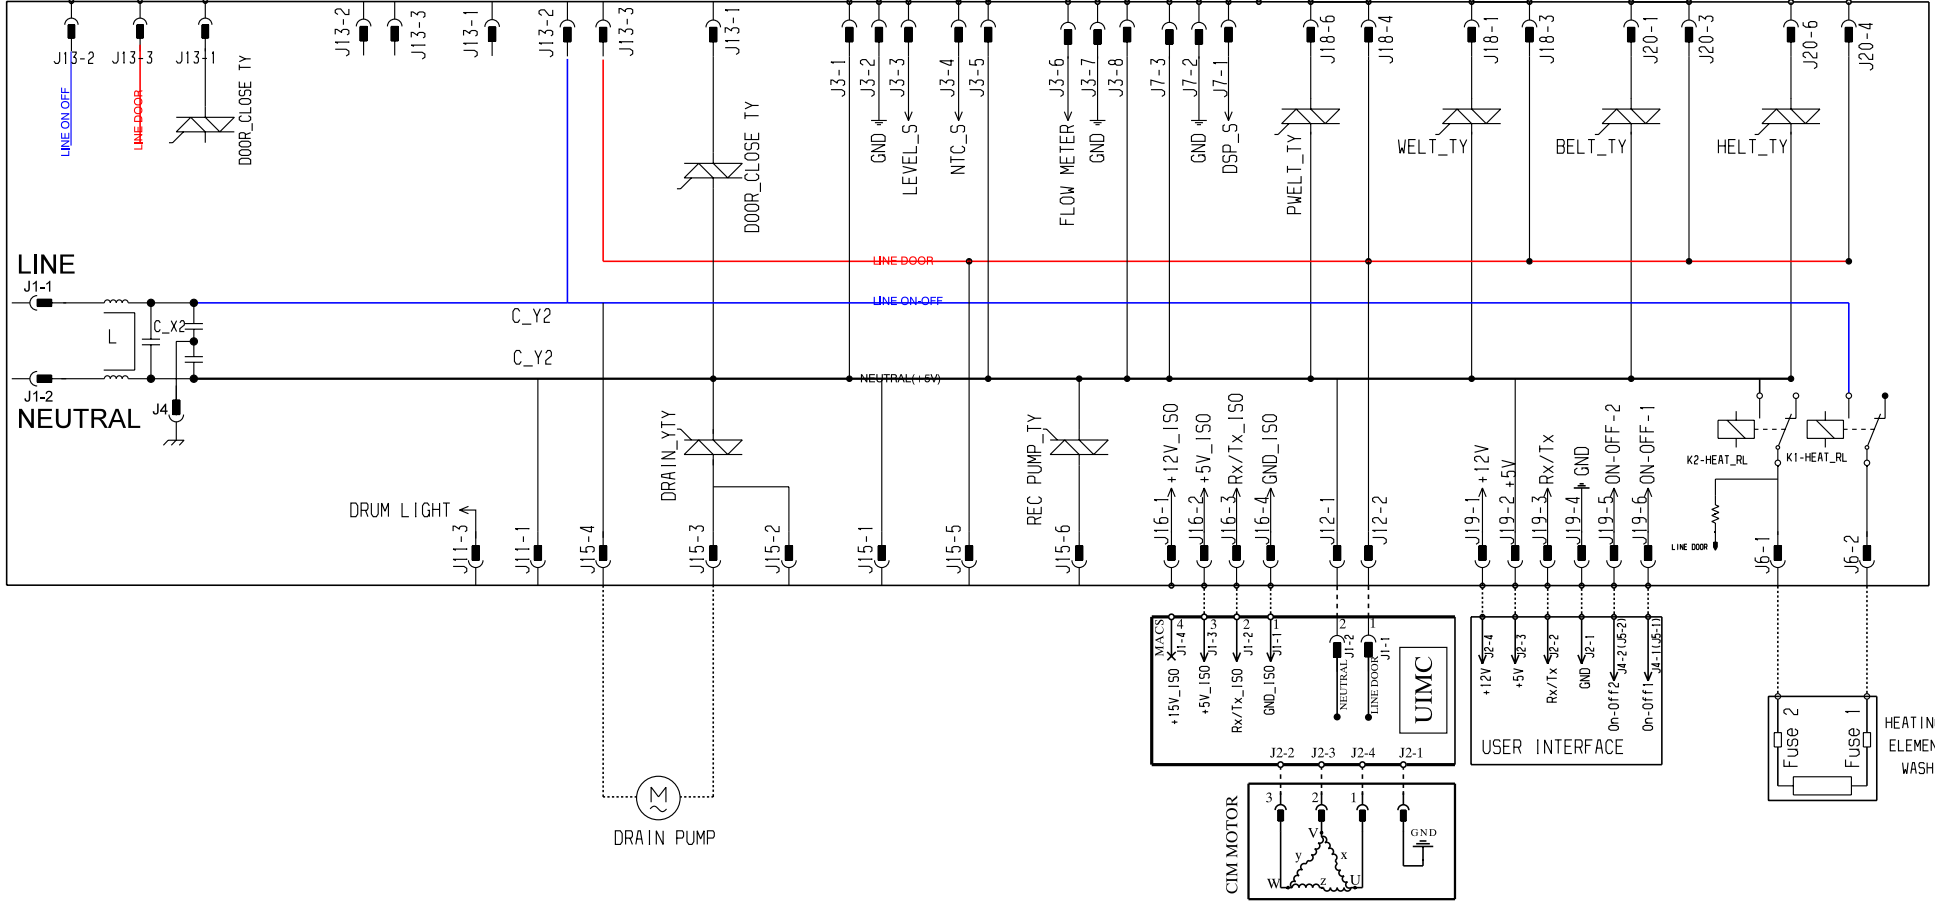

TRADITIONAL DOOR LOCK

ELECTRIC DIAGRAM EWX11