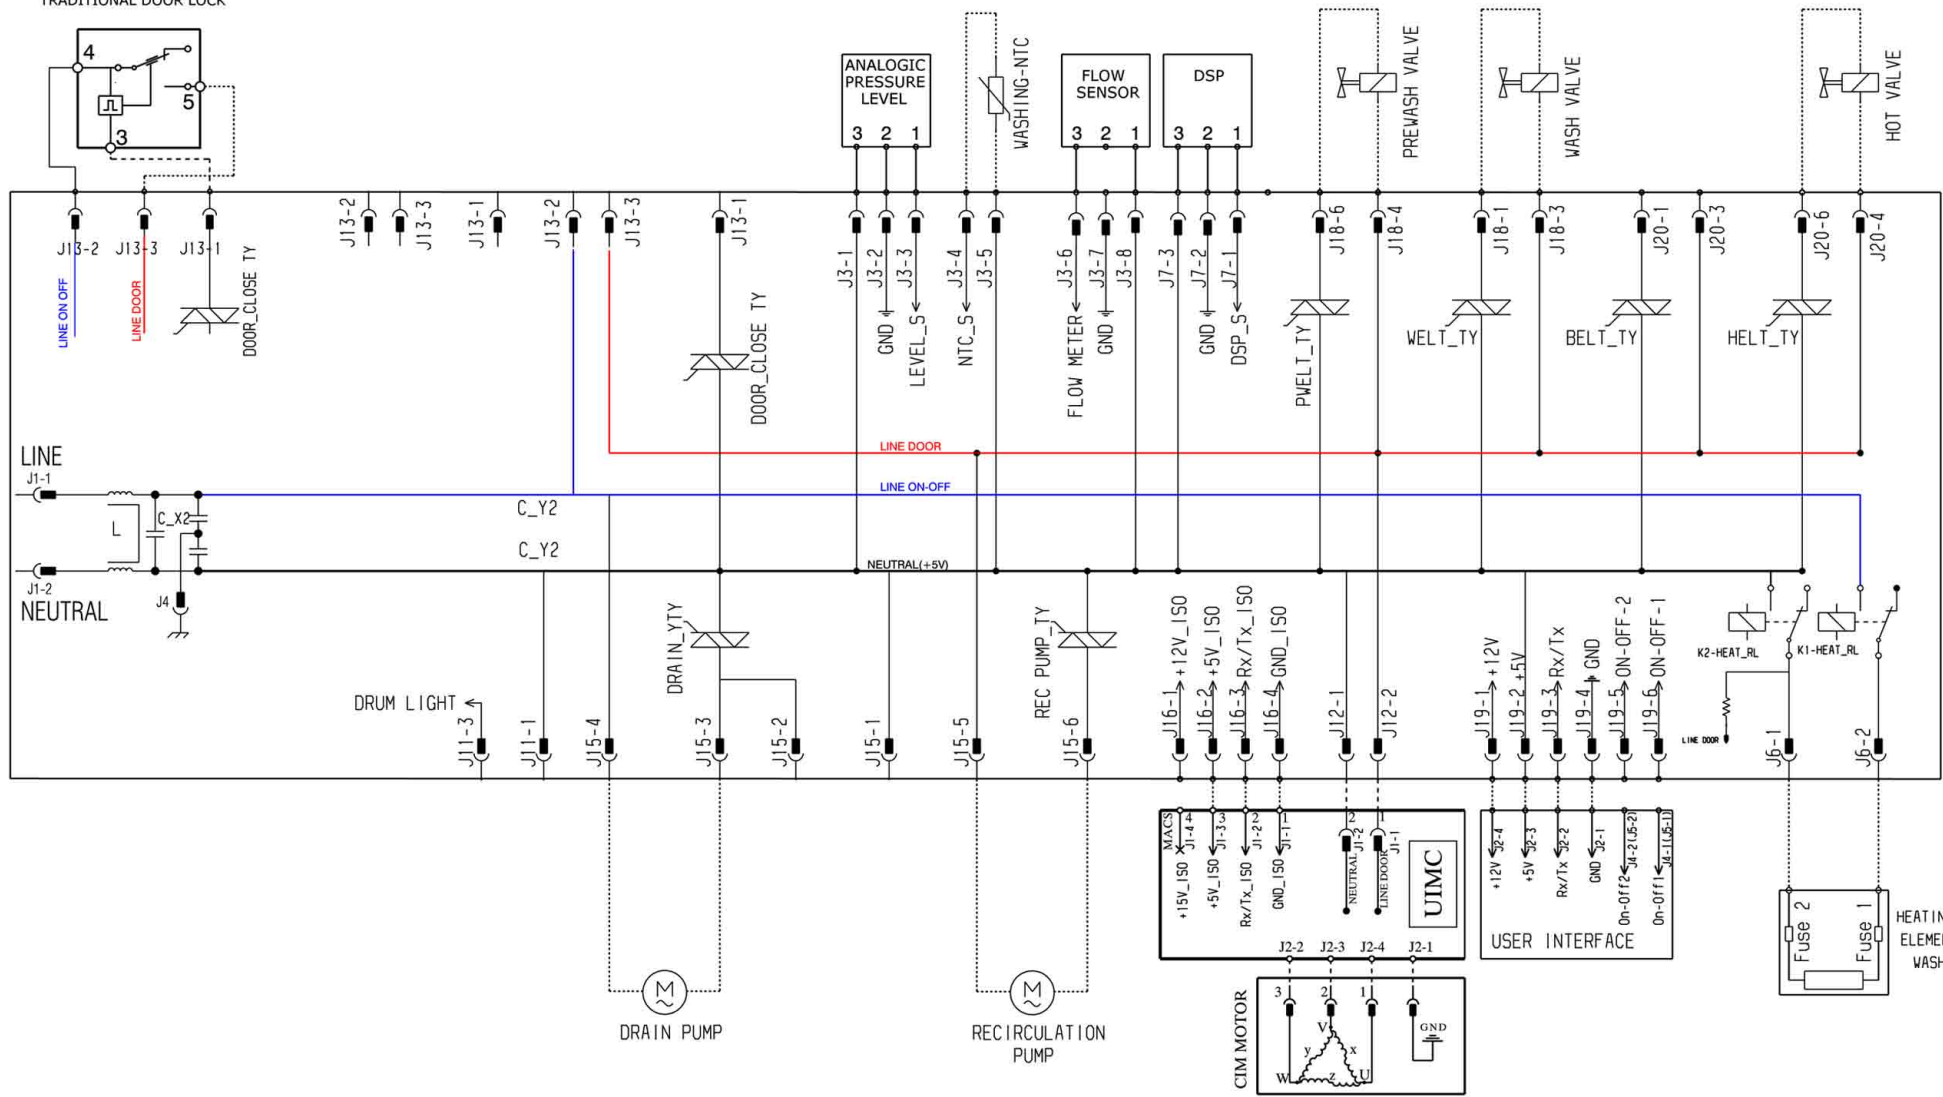

TRADITIONAL DOOR LOCK

ELECTRIC DIAGRAM EWX11