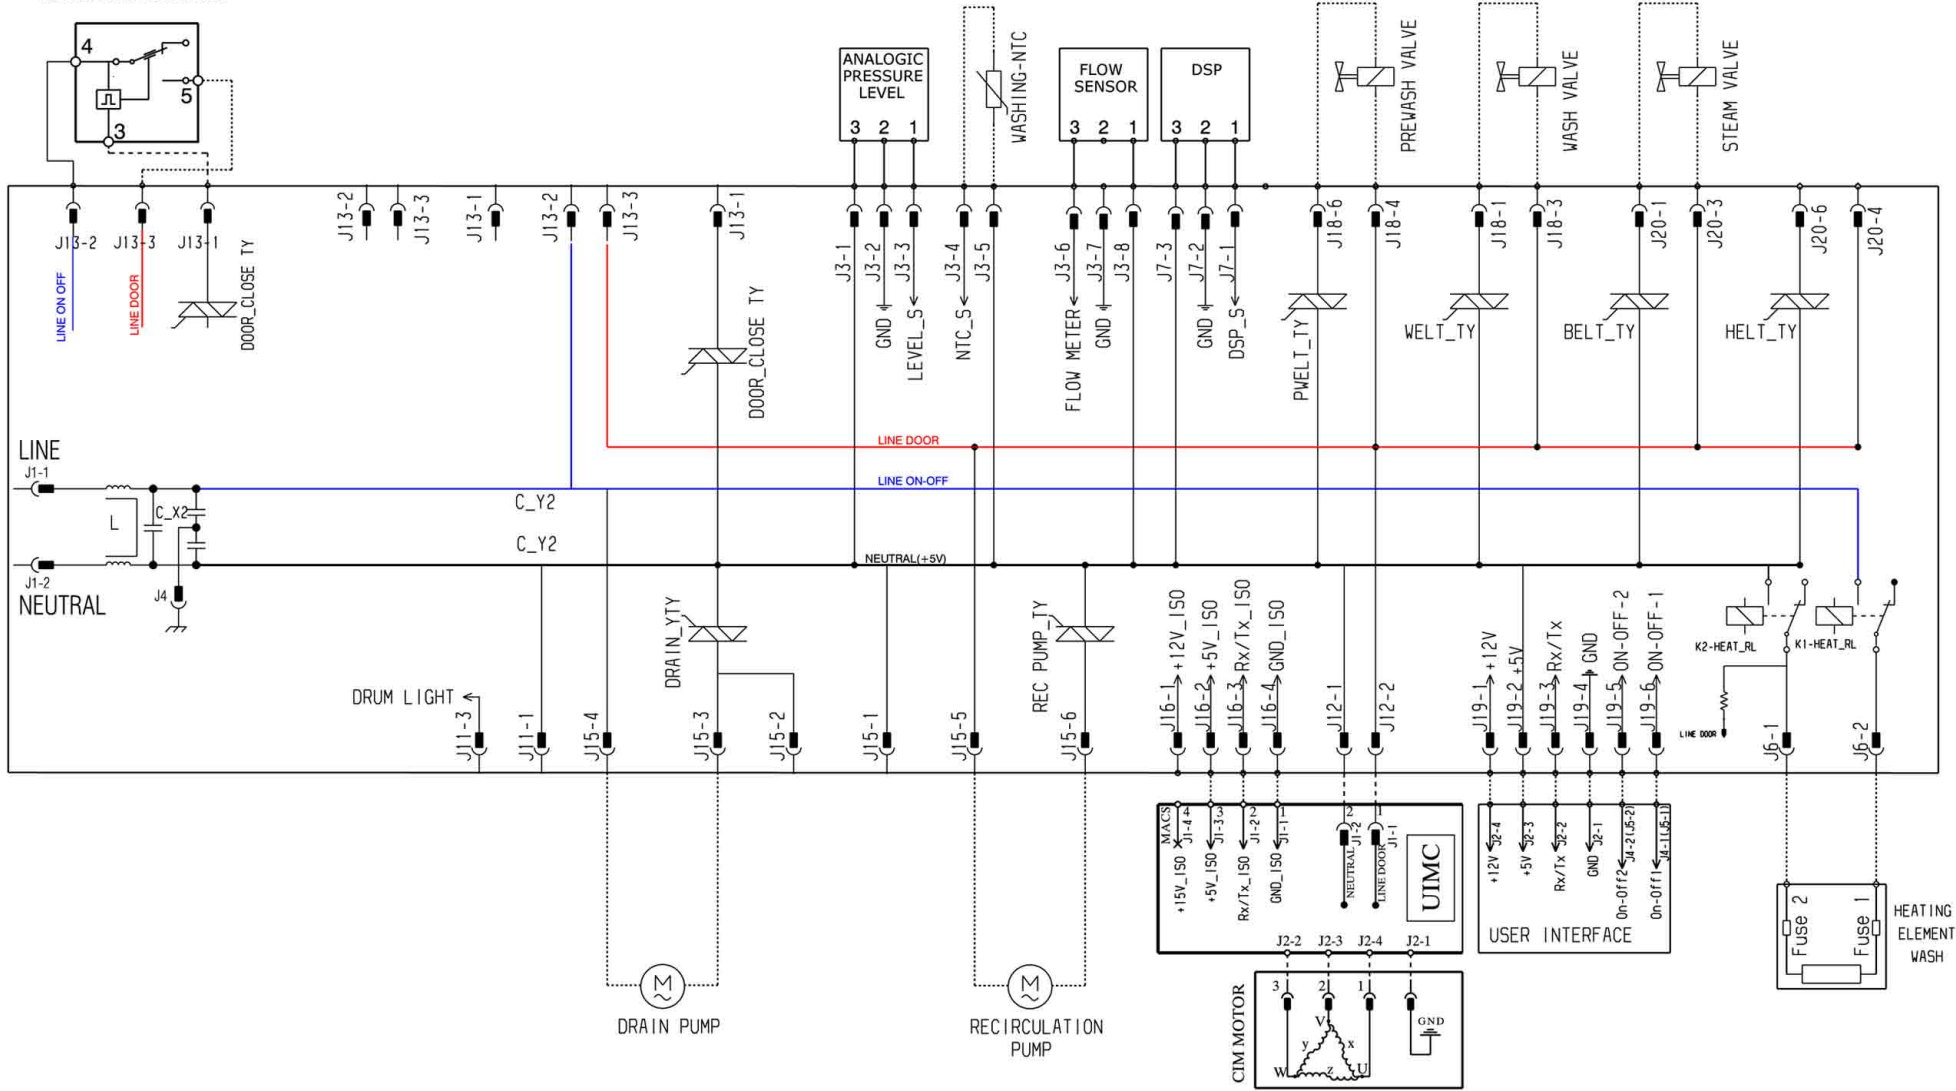

TRADITIONAL DOOR LOCK

ELECTRIC DIAGRAM EWX11