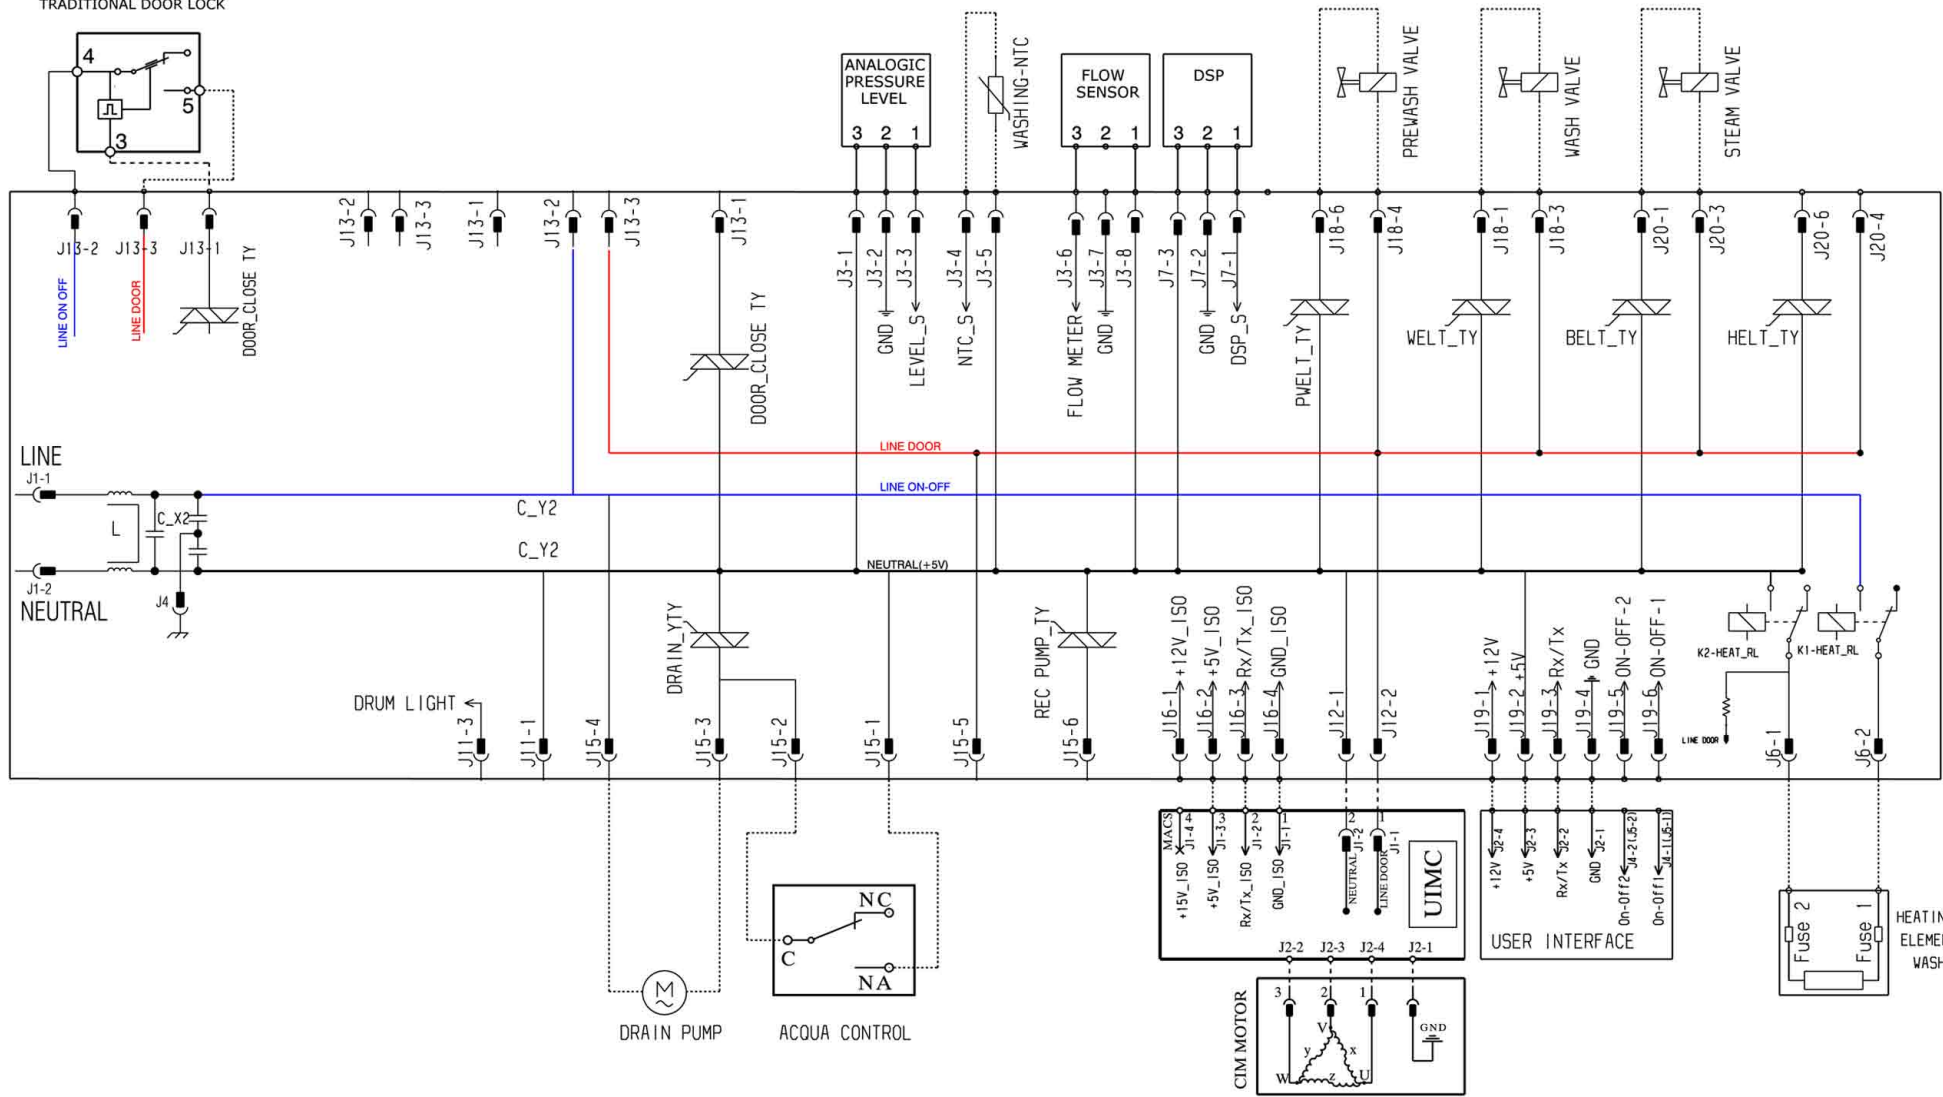

TRADITIONAL DOOR LOCK

DRUM LIGHT

DRAIN PUMP

ACQUA CONTROL