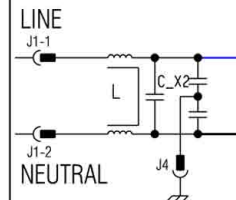

TRADITIONAL DOOR LOCK

DRUM LIGHT

DRAIN PUMP

ACQUA CONTROL