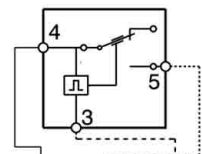

TRADITIONAL DOOR LOCK

DRUM LIGHT

DRAIN PUMP

ACQUA CONTROL