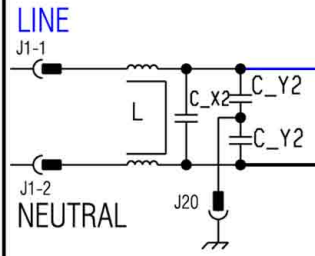

DOOR LOCK TRADITIONAL
-UKE VERSION-

UNIVERSAL MOTOR

ELECTRIC DIAGRAM -EWX 13-