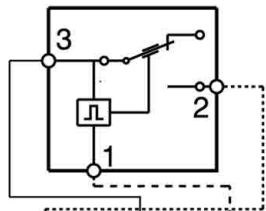

DOOR LOCK TRADITIONAL
-UKE VERSION-

UNIVERSAL MOTOR

ELECTRIC DIAGRAM -EWX 13-