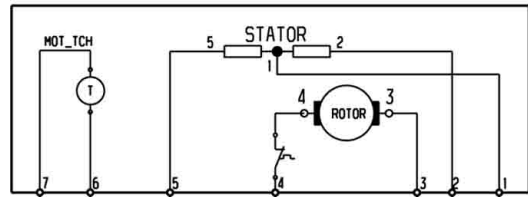

DOOR LOCK TRADITIONAL
-UKE VERSION-

UNIVERSAL MOTOR

ELECTRIC DIAGRAM -EWX 13-