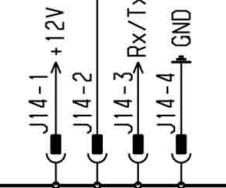

DOOR LOCK TRADITIONAL
-UKE VERSION-

UNIVERSAL MOTOR

ELECTRIC DIAGRAM -EWX 13-