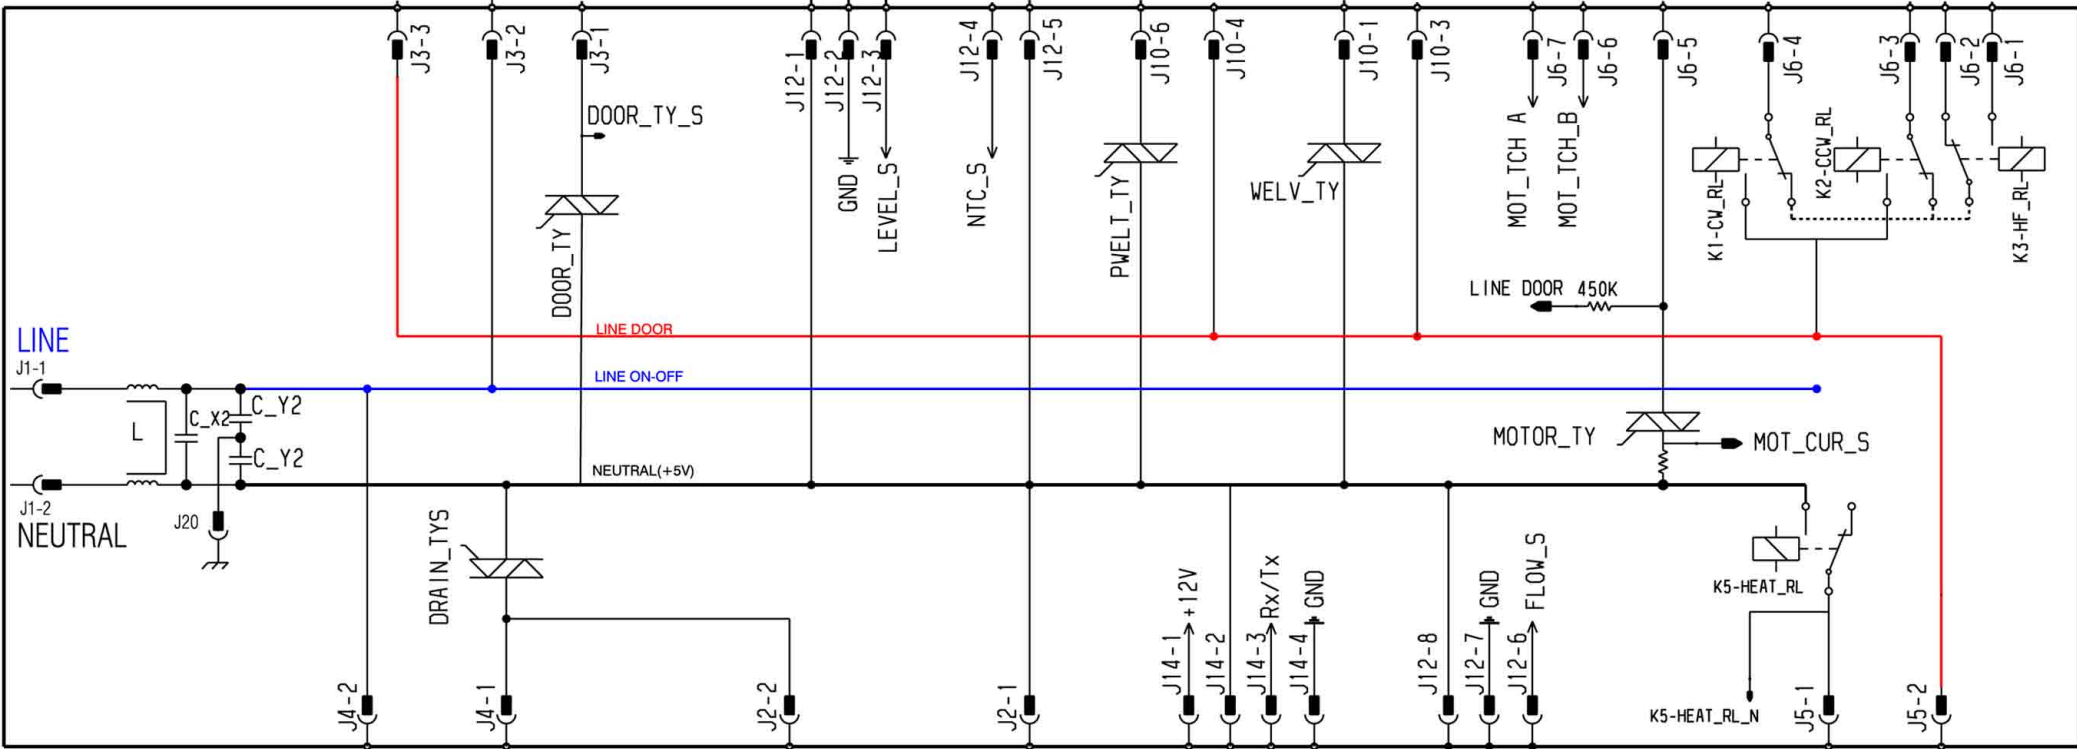

DOOR LOCK TRADITIONAL
-UKE VERSION-

UNIVERSAL MOTOR

ELECTRIC DIAGRAM -EWX 13-