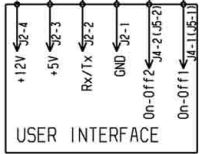

TRADITIONAL DOOR LOCK

ELECTRIC DIAGRAM EWX11