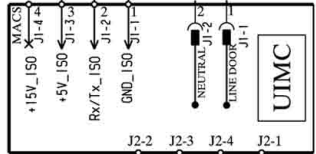

TRADITIONAL DOOR LOCK

ELECTRIC DIAGRAM EWX11