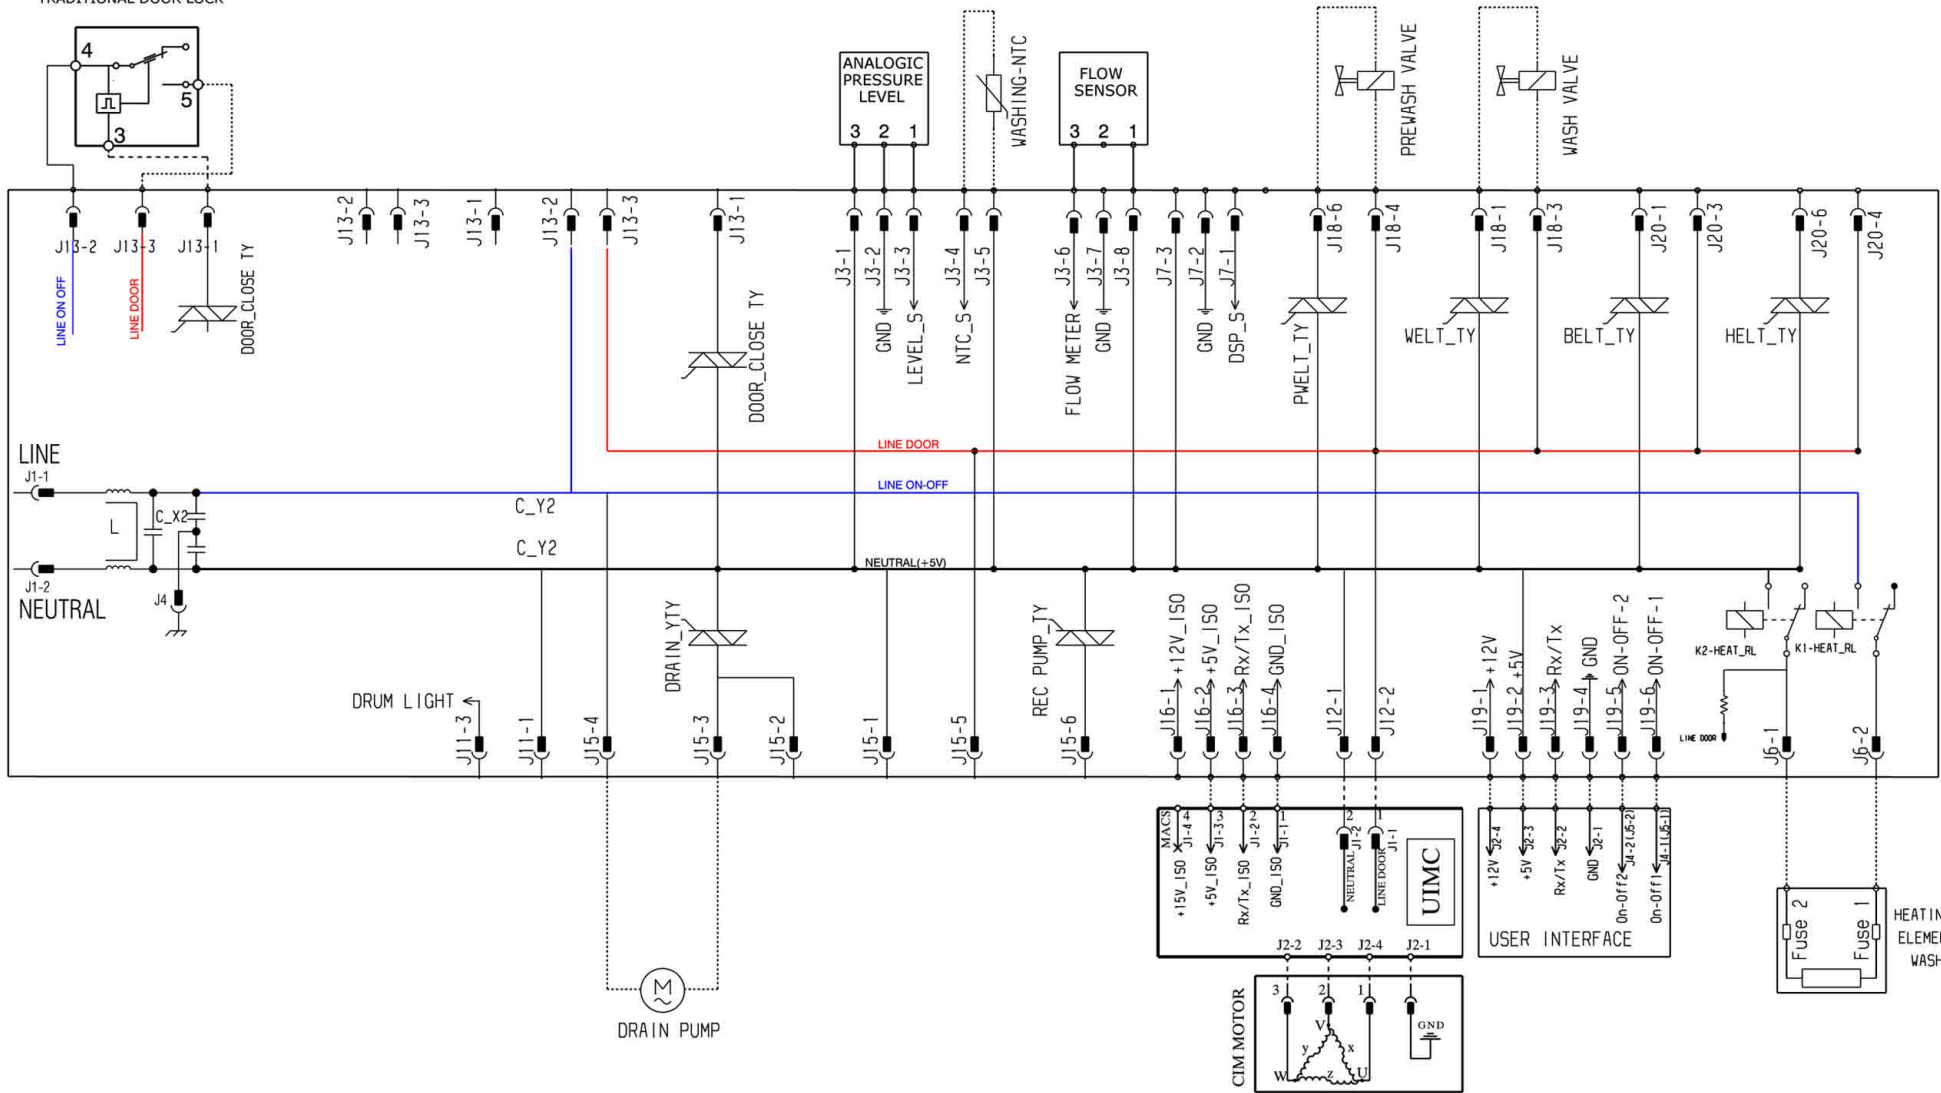

TRADITIONAL DOOR LOCK

ELECTRIC DIAGRAM EWX11