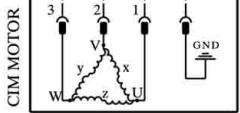

TRADITIONAL DOOR LOCK

ELECTRIC DIAGRAM EWX11