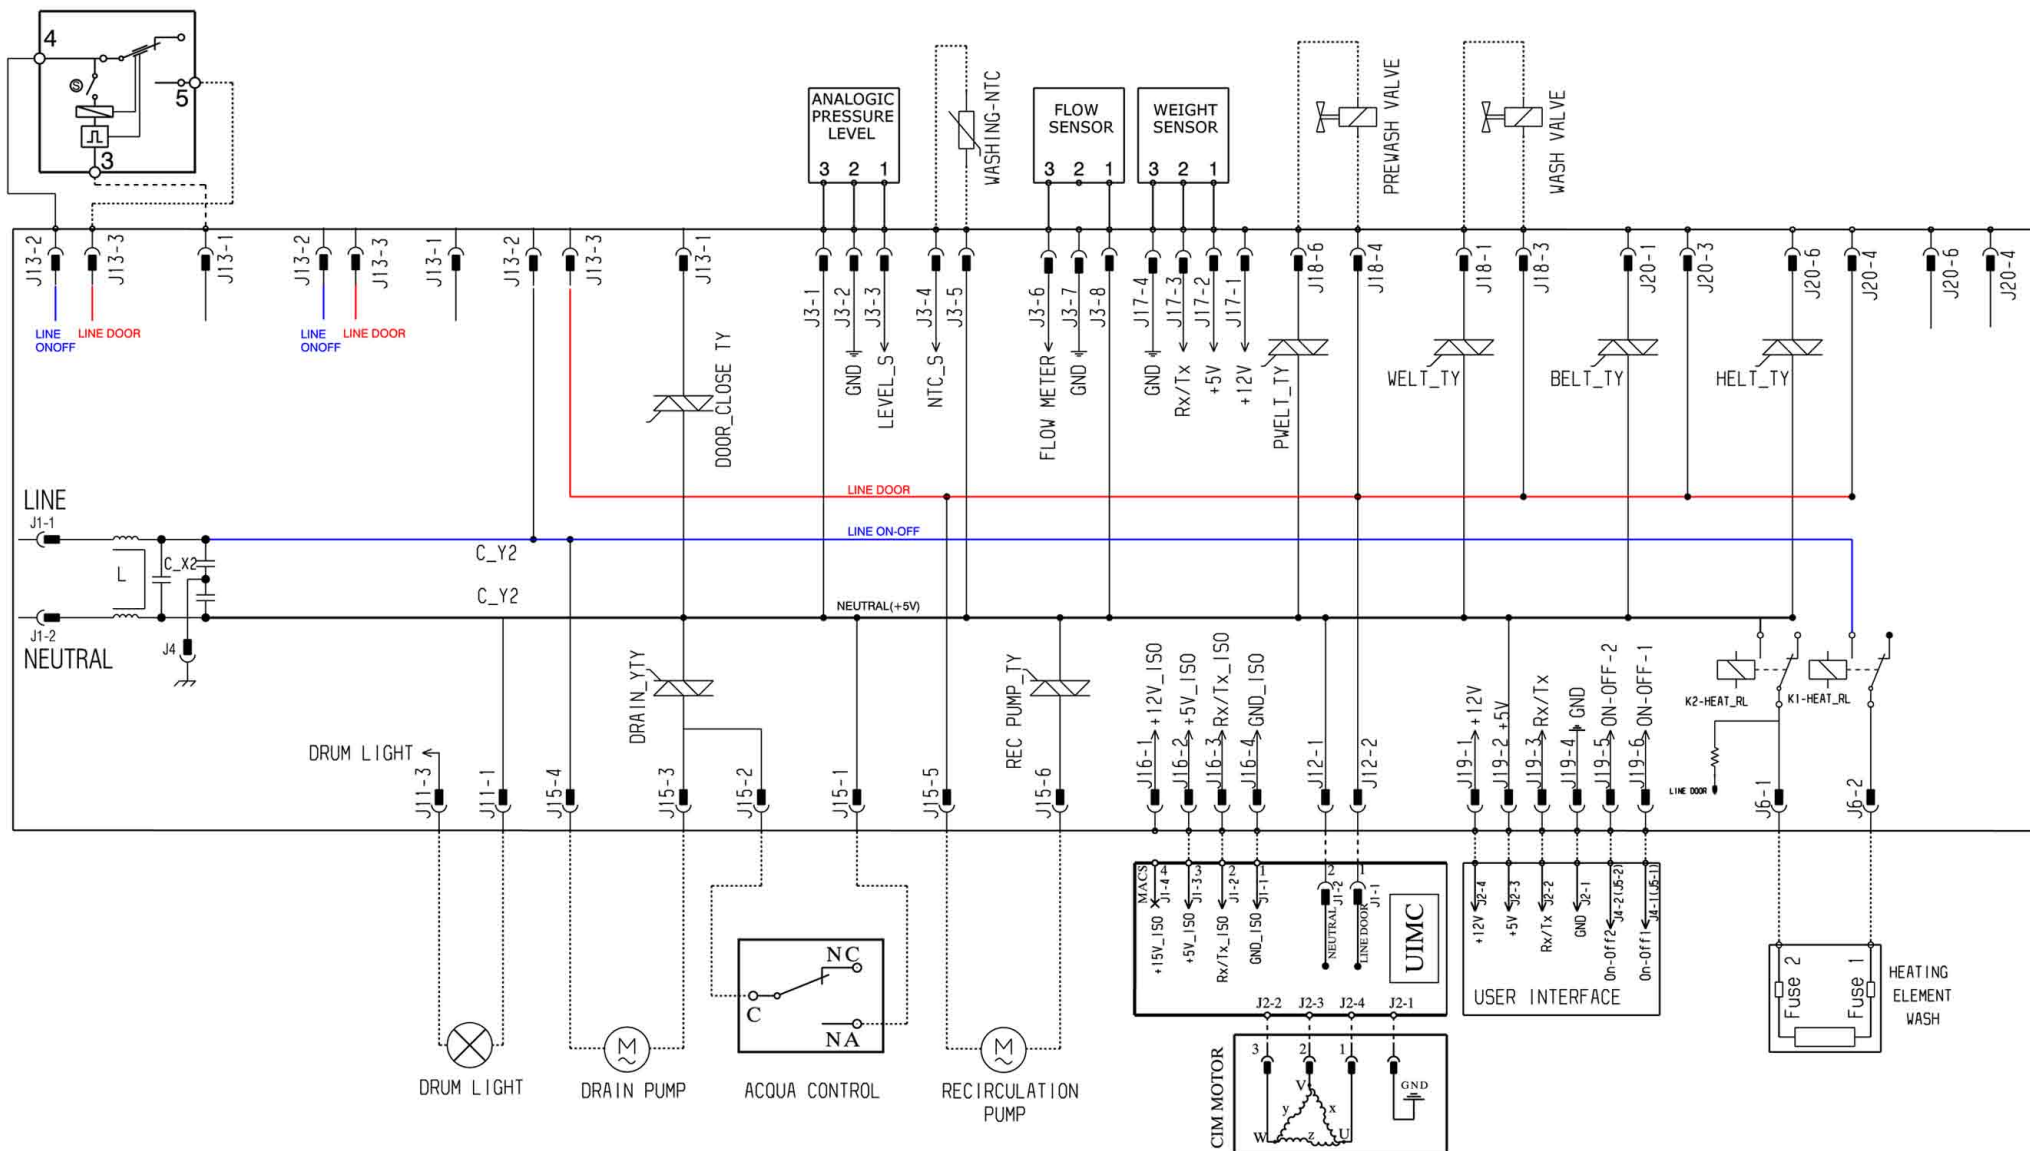

DOOR LOCK INSTANT PTO

ELECTRIC DIAGRAM EWX11