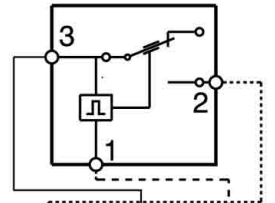

DOOR LOCK TRADITIONAL
-UKE VERSION-

UNIVERSAL MOTOR

ELECTRIC DIAGRAM -EWX 13-