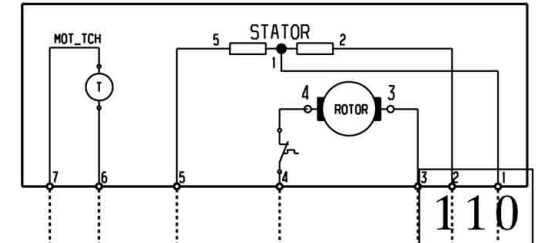

DOOR LOCK TRADITIONAL
-UKE VERSION-

UNIVERSAL MOTOR

ELECTRIC DIAGRAM -EWX 13-