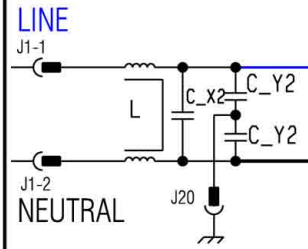

DOOR LOCK TRADITIONAL
-UKE VERSION-

UNIVERSAL MOTOR

ELECTRIC DIAGRAM -EWX 13-