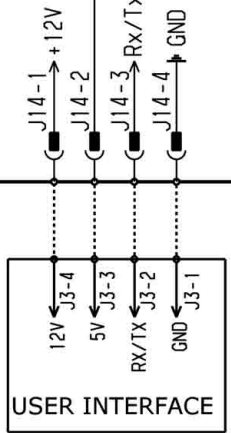

DOOR LOCK TRADITIONAL
-UKE VERSION-

UNIVERSAL MOTOR

ELECTRIC DIAGRAM -EWX 13-