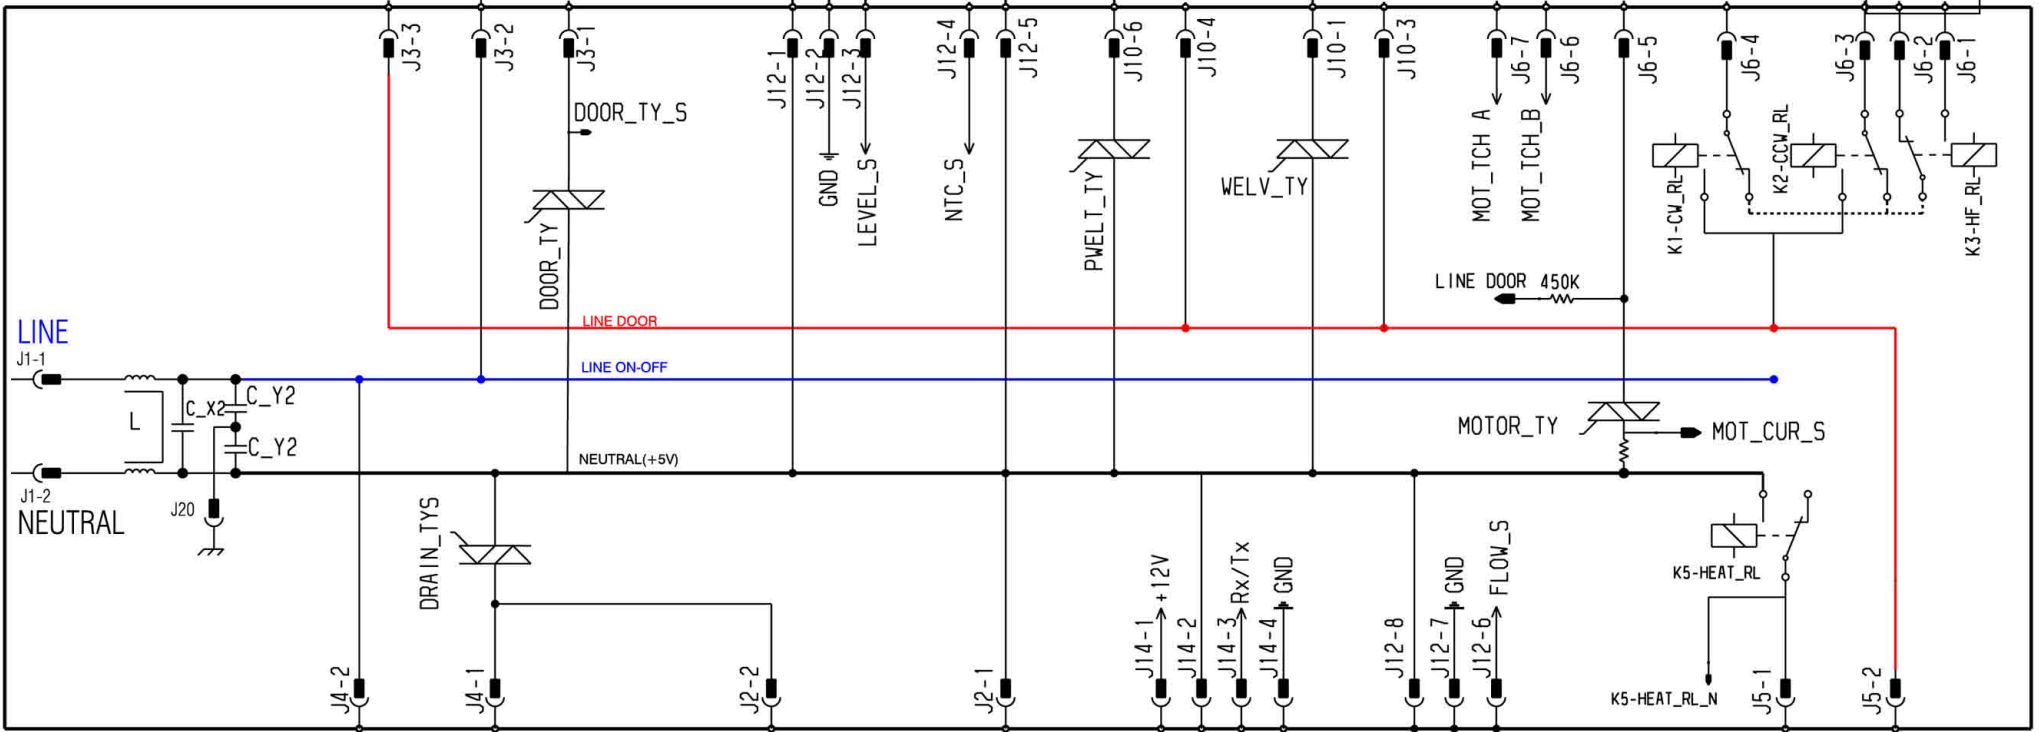

DOOR LOCK TRADITIONAL
-UKE VERSION-

UNIVERSAL MOTOR

ELECTRIC DIAGRAM -EWX 13-