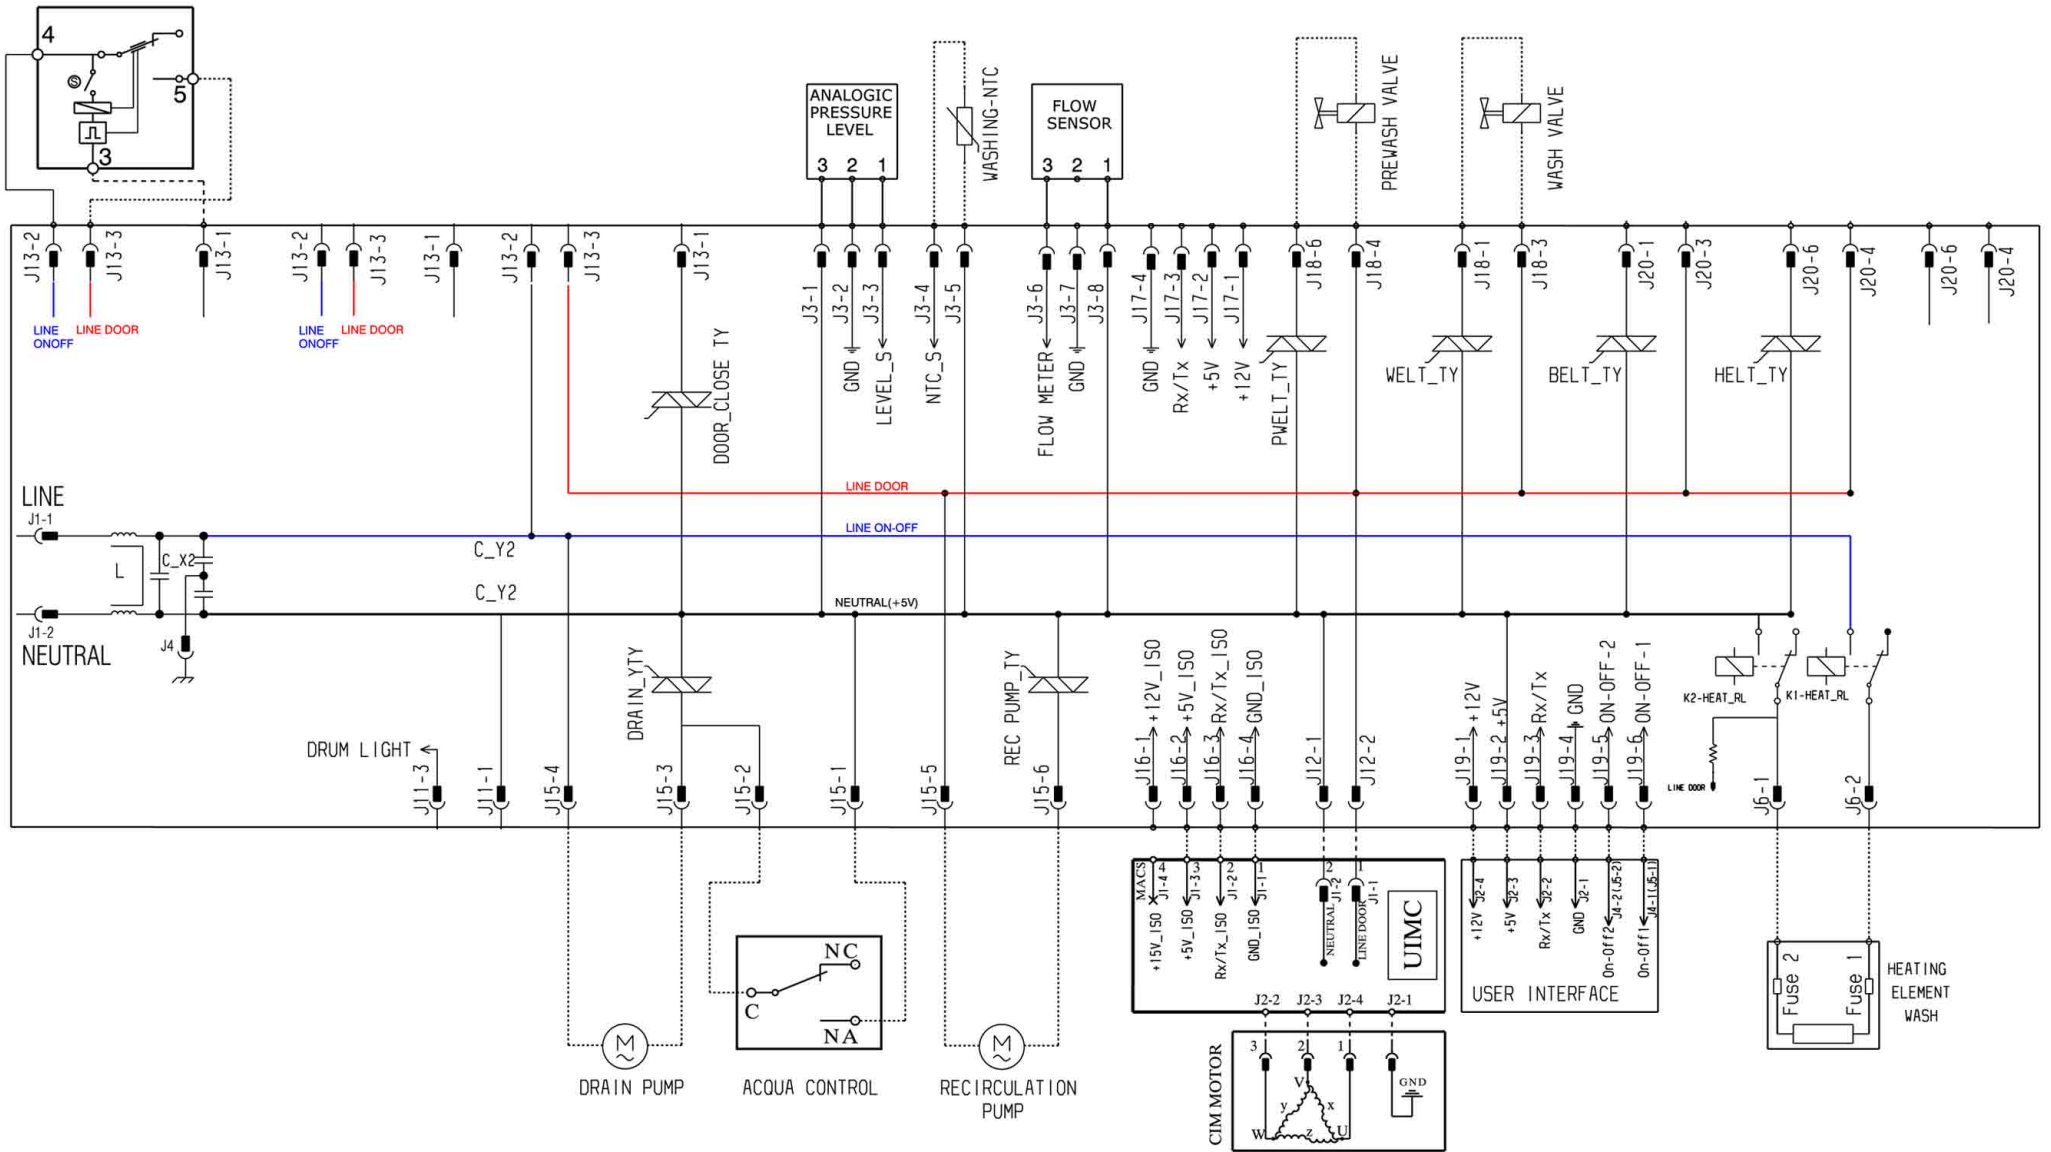

DOOR LOCK INSTANT PTO

ELECTRIC DIAGRAM EWX11