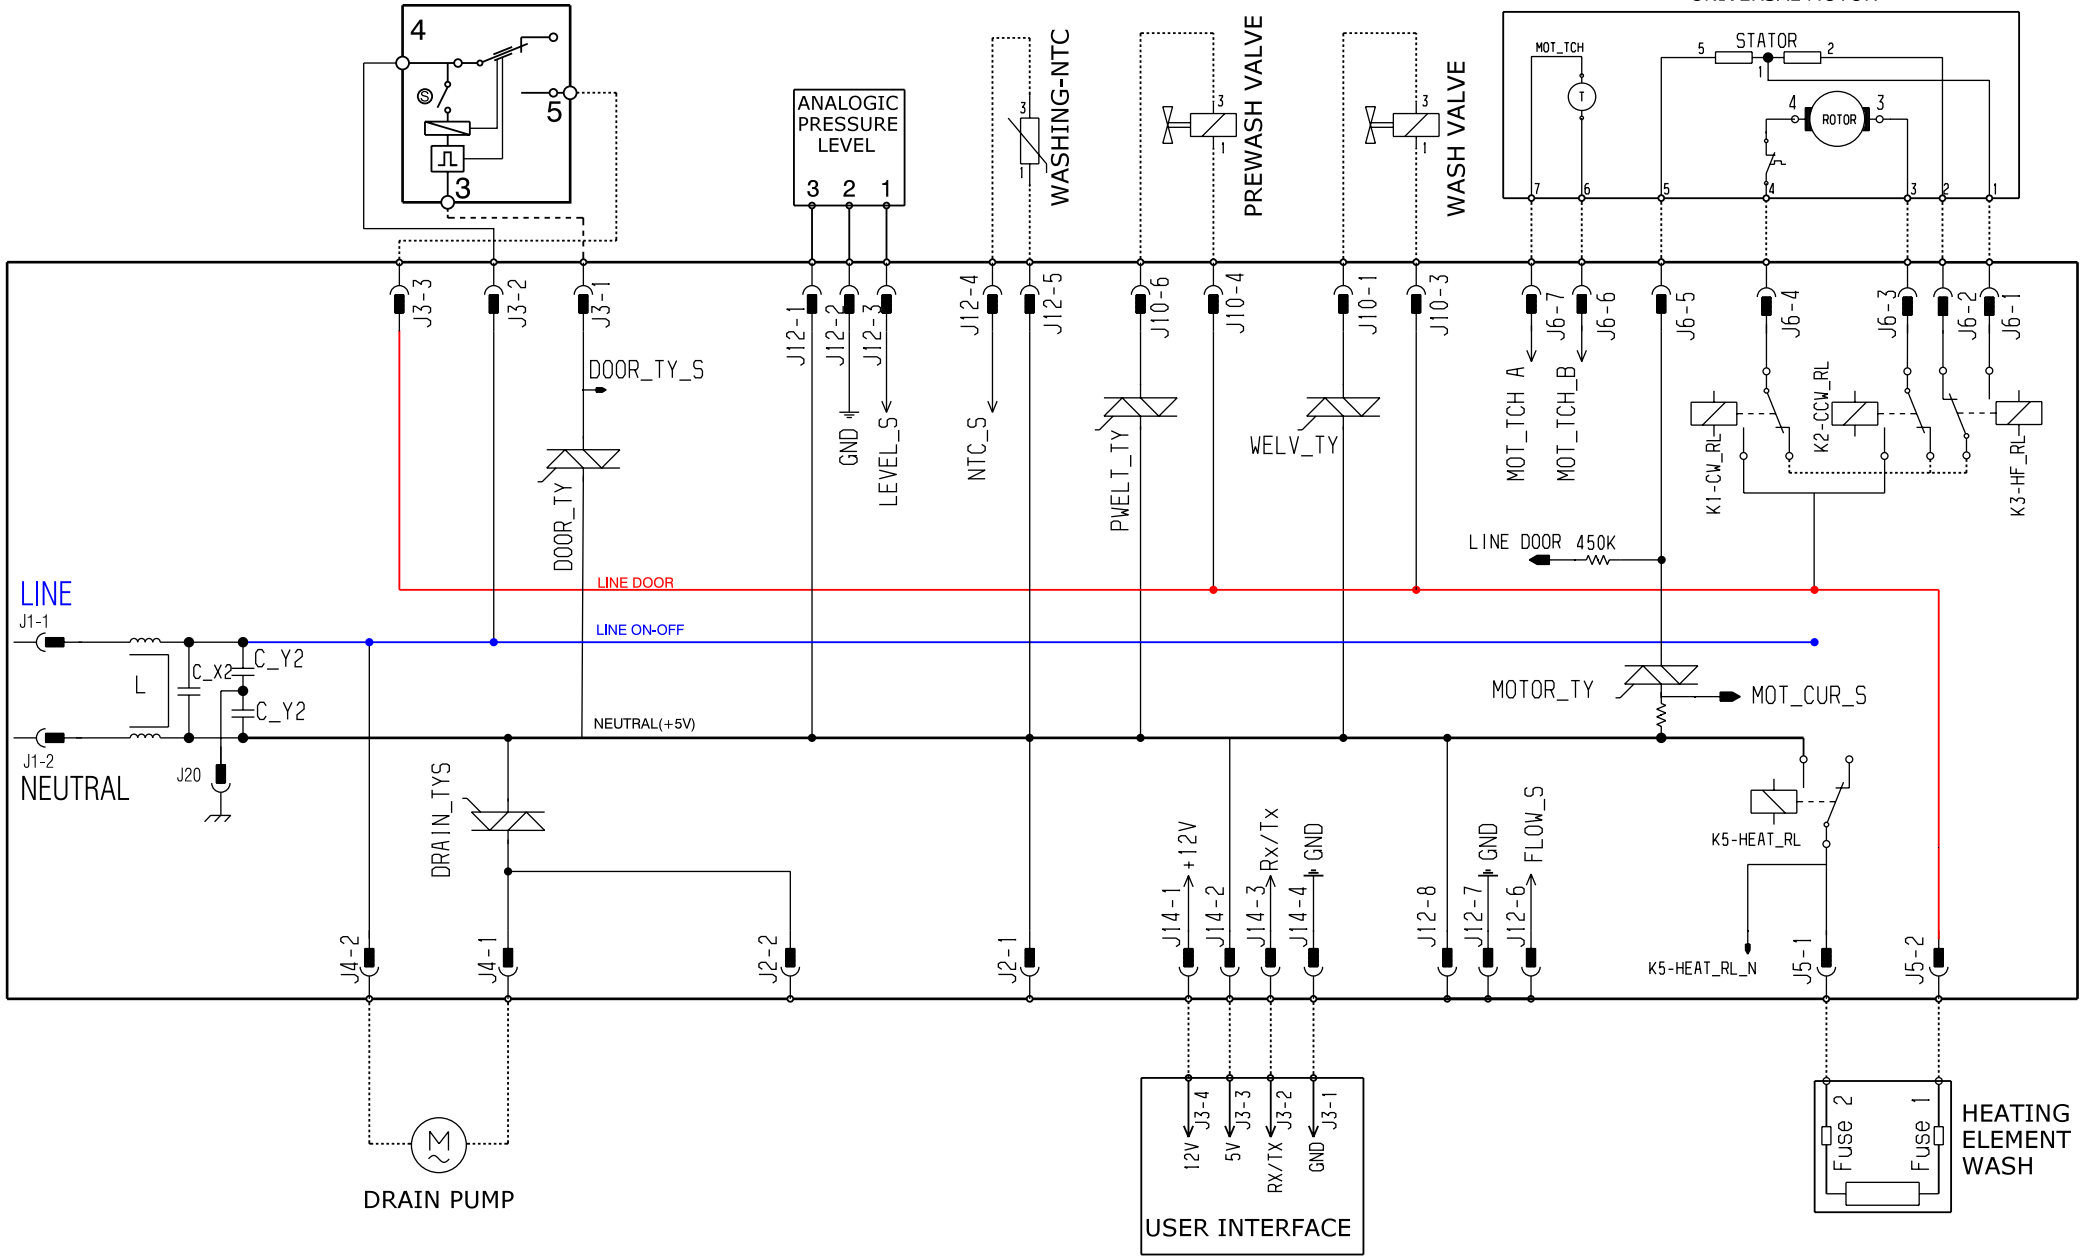

DOOR LOCK INSTANT PTO

UNIVERSAL MOTOR

ELECTRIC DIAGRAM -EWX 13-