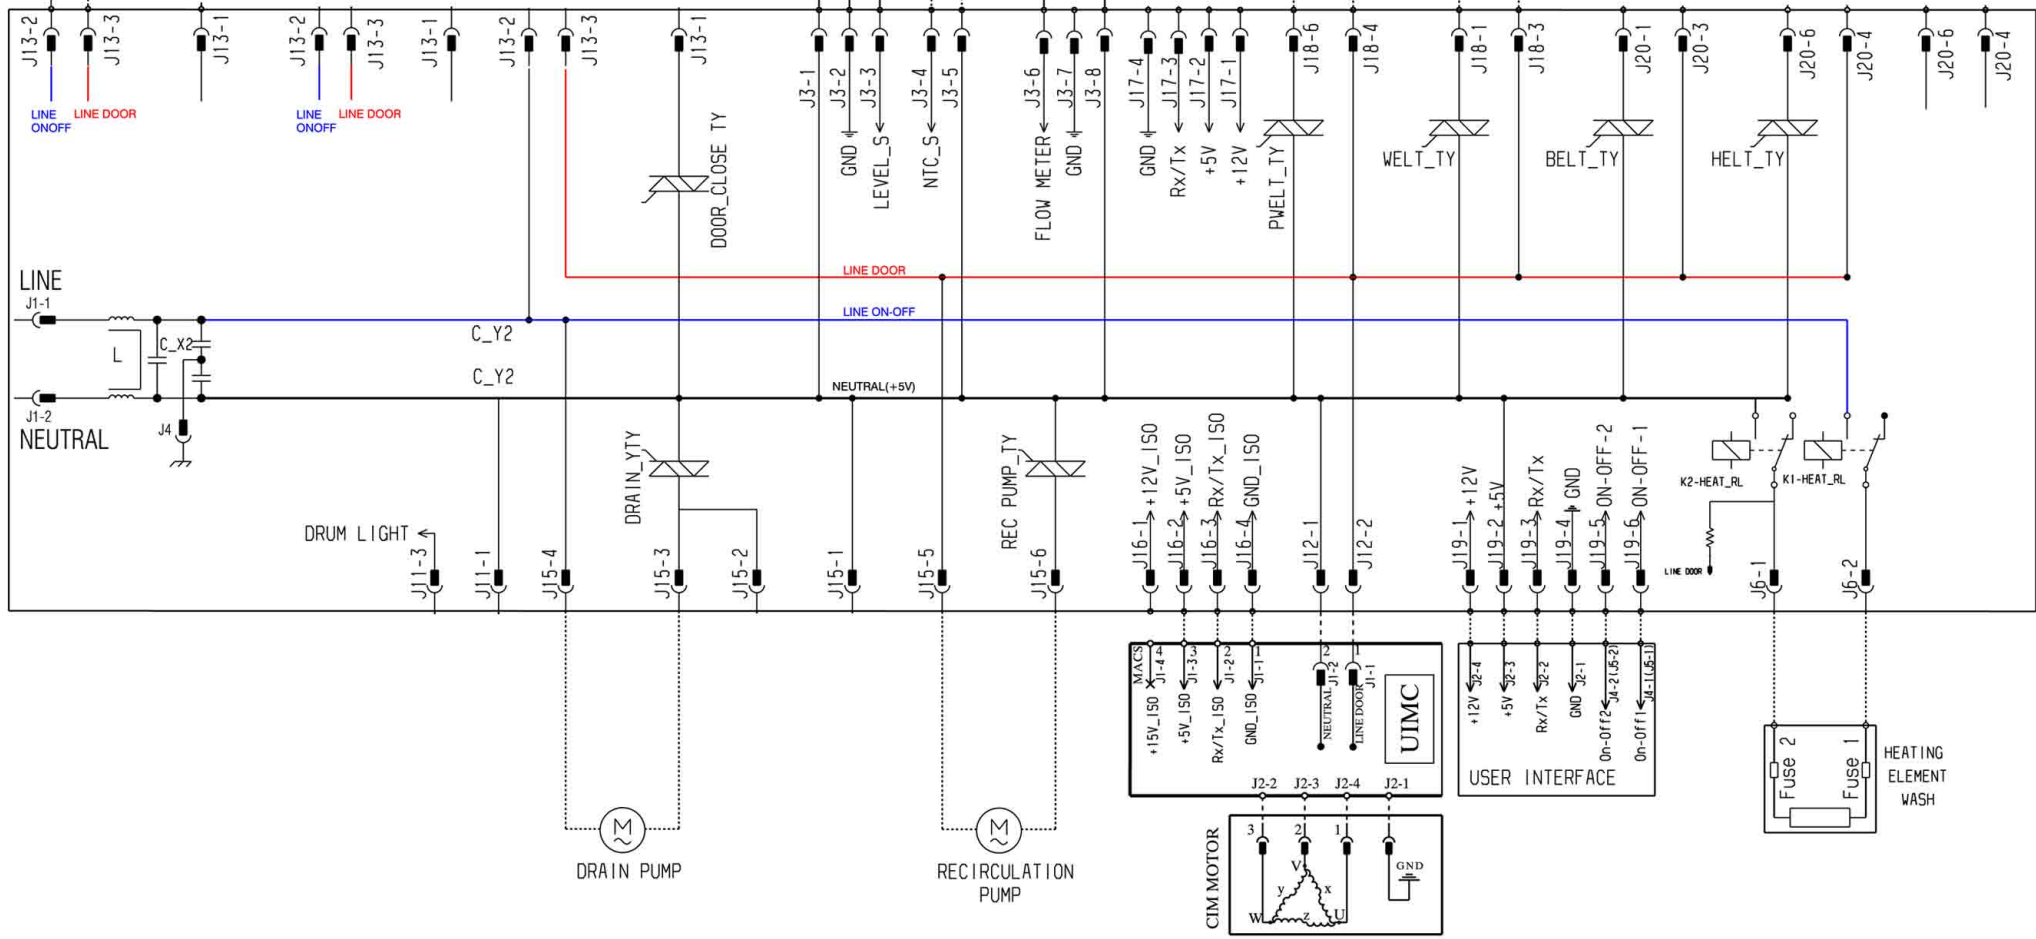

DOOR LOCK INSTANT PTO

ELECTRIC DIAGRAM EWX11