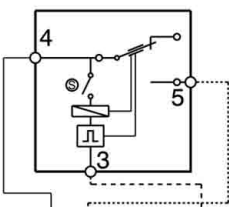

DOOR LOCK INSTANT PTO

ELECTRIC DIAGRAM EWX11