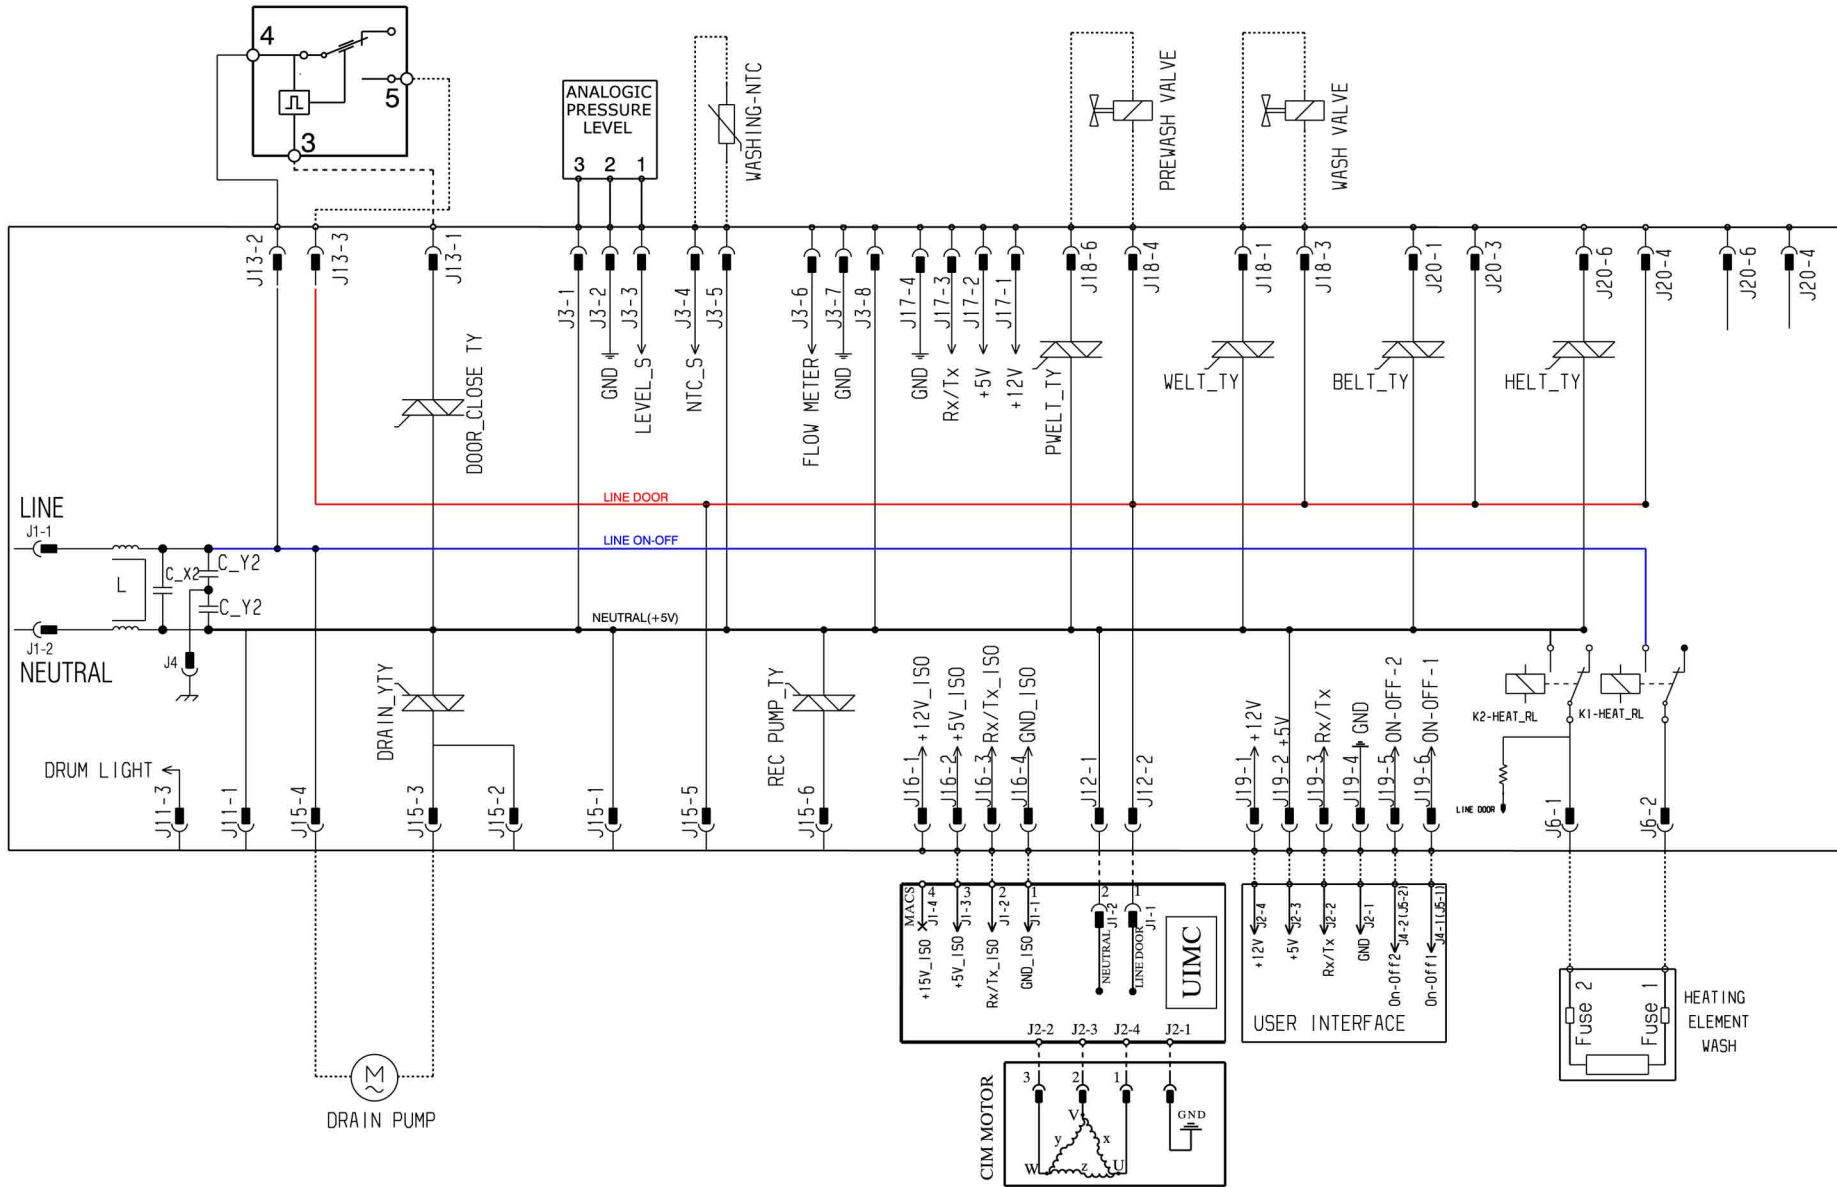

DOOR LOCK INSTANT
-PTO-

ELECTRIC DIAGRAM EWX11