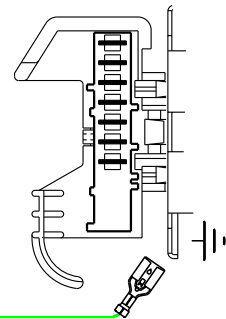

GREEN
1 2 3

User Interface

132 7350-57/3

BLACK
1 2 3 4

14002 5535-01/8

132 8259-33/6

NATURAL
1 2 3 4 5 6

Drain pump

Heating element

808 5126-01/2

132 7354-25/2

With
1/2 field

Motor earth