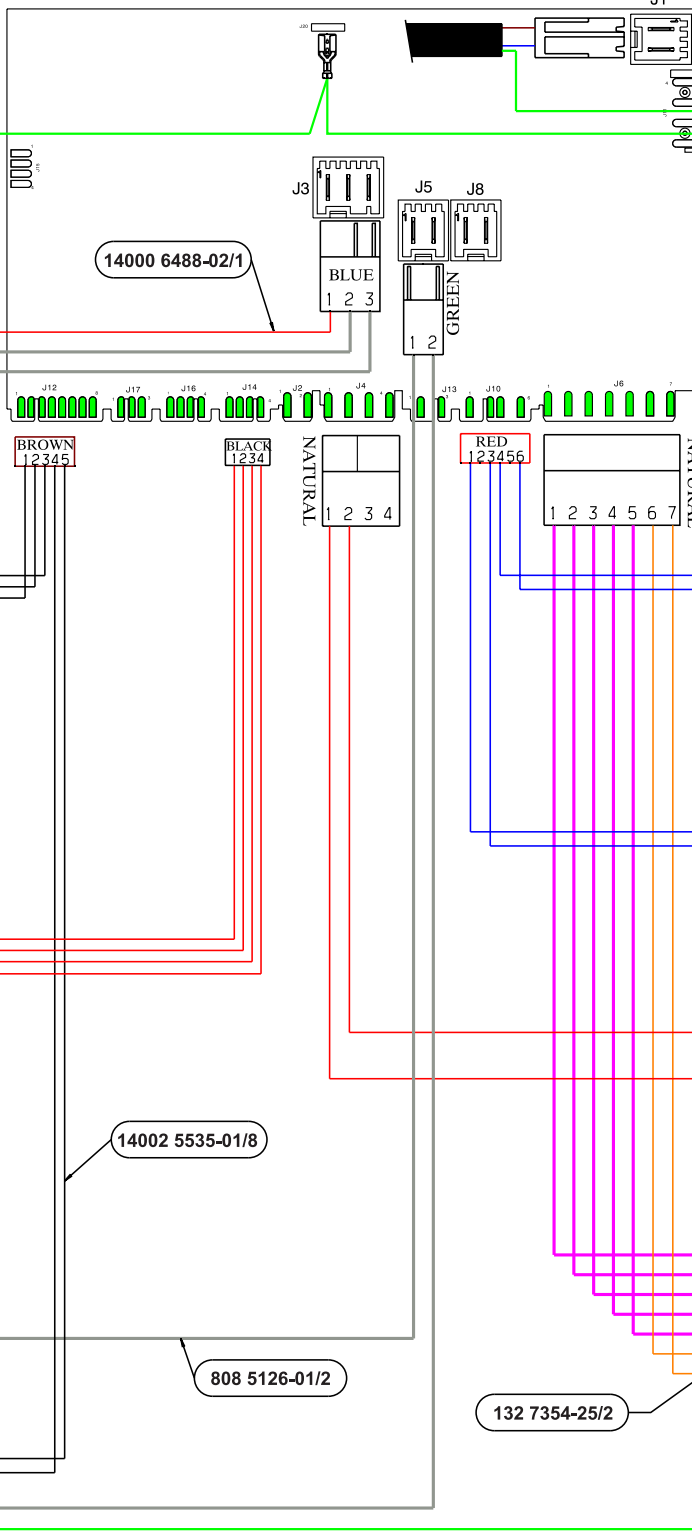

WIRING HARNESSES

A01305602_B
P0000300001830

Door safety interlock
Traditional
Secur

132 7355-21/8

14000 6488-02/1

J3

BLUE
1 2 3

J5

RED
1 2 3 4 5 6 7

NATURAL
1 2 3 4 5 6 7

132 7691-27/3

BROWN
1 2 3

Prewash valve

BROWN

Wash valve

GREEN
1 2 3

GREEN
1 2 3

User Interface

132 7350-57/3

BLACK
1 2 3 4

14002 5535-01/8

132 8259-33/6

NATURAL
1 2 3 4 5 6

Drain pump

Heating element

808 5126-01/2

132 7354-25/2

With
1/2 field

Motor earth