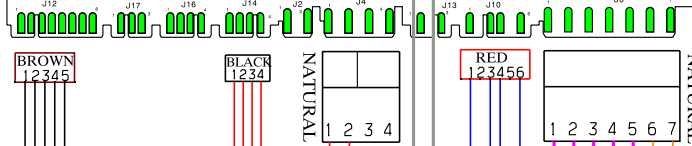

GREEN
1 2

J8

General Earth

Analogic pressure
level

132 7691-27/3

BROWN
1 2 3 4 5

BLACK
1 2 3 4

NATURAL
1 2 3 4

RED
1 2 3 4 5 6 7

NATURAL
1 2 3 4 5 6 7

132 7691-27/3

BROWN
1 2 3

Prewash valve

BROWN

Wash valve

GREEN
1 2 3