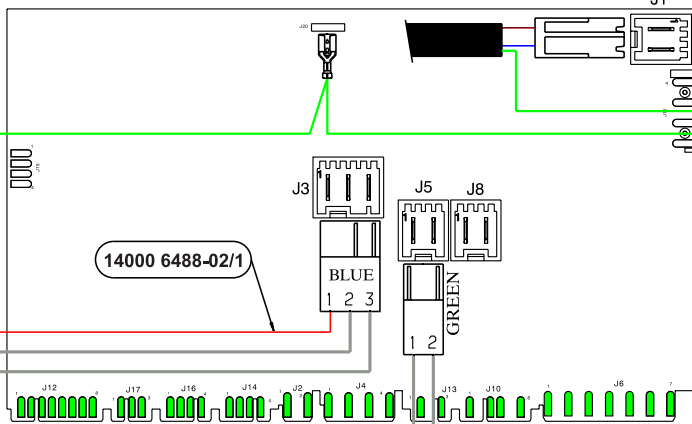

WIRING HARNESSES

A01305602_B
P0000300001830

Door safety interlock
Traditional
Secur

132 7355-21/8

14000 6488-02/1

J3

BLUE
1 2 3

J5

GREEN
1 2

J8

General Earth

Analogic pressure
level

132 7691-27/3

BROWN
1 2 3 4 5

BLACK
1 2 3 4

NATURAL
1 2 3 4

RED
1 2 3 4 5 6 7

NATURAL
1 2 3 4 5 6 7

132 7691-27/3

BROWN
1 2 3

Prewash valve

BROWN

Wash valve

GREEN
1 2 3

GREEN
1 2 3

User Interface

132 7350-57/3

BLACK
1 2 3 4

14002 5535-01/8

132 8259-33/6

NATURAL
1 2 3 4 5 6

Drain pump