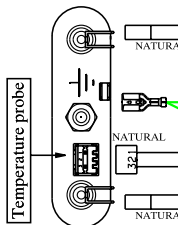

14002 5535-01/8

132 8259-33/6

NATURAL
1 2 3 4 5 6

Drain pump

Heating element