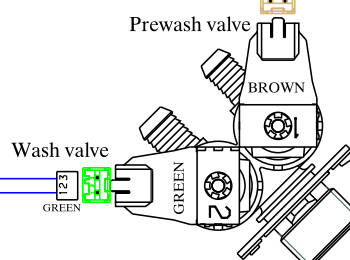

GREEN
1 2

J8

14002 5535-01/8

Analogic pressure
level

BROWN
1 2 3 4 5

BLACK
1 2 3 4

NATURAL
1 2 3 4

RED
1 2 3 4 5 6

NATURAL
1 2 3 4 5 6 7

132 7691-27/3

Prewash valve

Wash valve

BROWN
1 2 3

BROWN

GREEN
1 2 3

GREEN