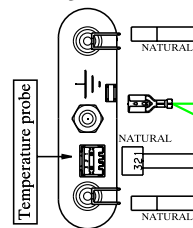

NATURAL
1 2 3 4 5 6 7

132 7691-27/3

Prewash valve

Wash valve

BROWN
1 2 3

BROWN

GREEN
1 2 3

GREEN

User Interface

BLACK
1 2 3 4

132 7350-57/3

Heating element

Temperature probe

NATURAL

NATURAL

NATURAL