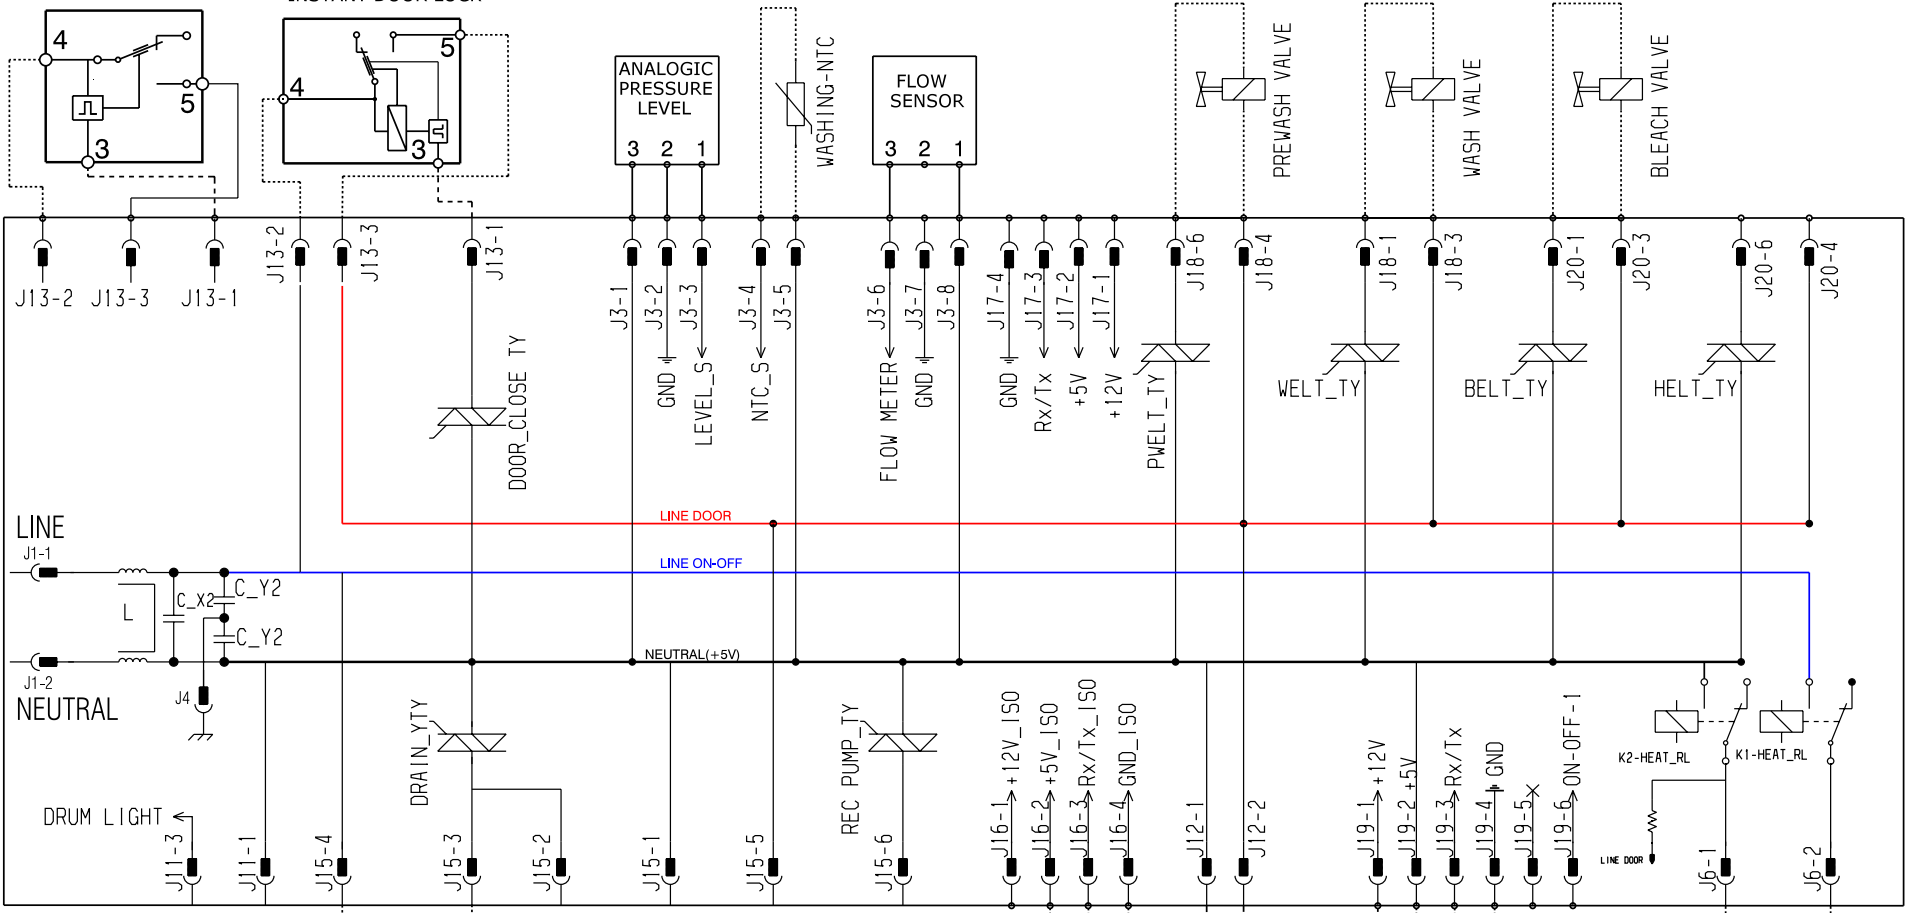

TRADITIONAL DOOR LOCK

INSTANT DOOR LOCK

ELECTRIC DIAGRAM EWX11