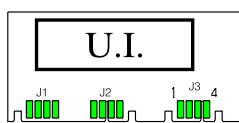

BROWN 1 2 3 4 5 6 7 8

Analogic pressure
level

132 7692-26/3

Flow
sensor

H2O Control

132 7702-35/1

User Interface

132 7350-53/2