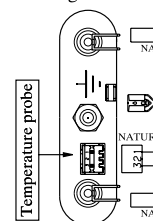

BROWN 1 2 3 4 5 6 7 8

Analogic pressure
level

132 7692-26/3

Flow
sensor

H2O Control

132 7702-35/1

User Interface

132 7350-53/2

Heating element

808 5126-08/7

132 7354-25/2

With
1/2 field

Wash valve

Prewash valve

Drain pump

132 8259-37/7