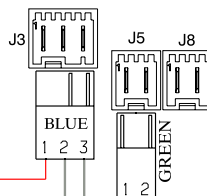

WIRING HARNESSES

A01539215_B
P0000300001814

MB Earth

General Earth

Door safety interlock
Traditional
PTC-Secure

14000 6488-03/9

807 2977-01/3

BROWN 1 2 3 4 5 6 7 8

BROWN 1 2 3 4 5 6 7 8

Analogic pressure
level

132 7692-26/3

Flow
sensor

H2O Control

132 7702-35/1

User Interface

132 7350-53/2