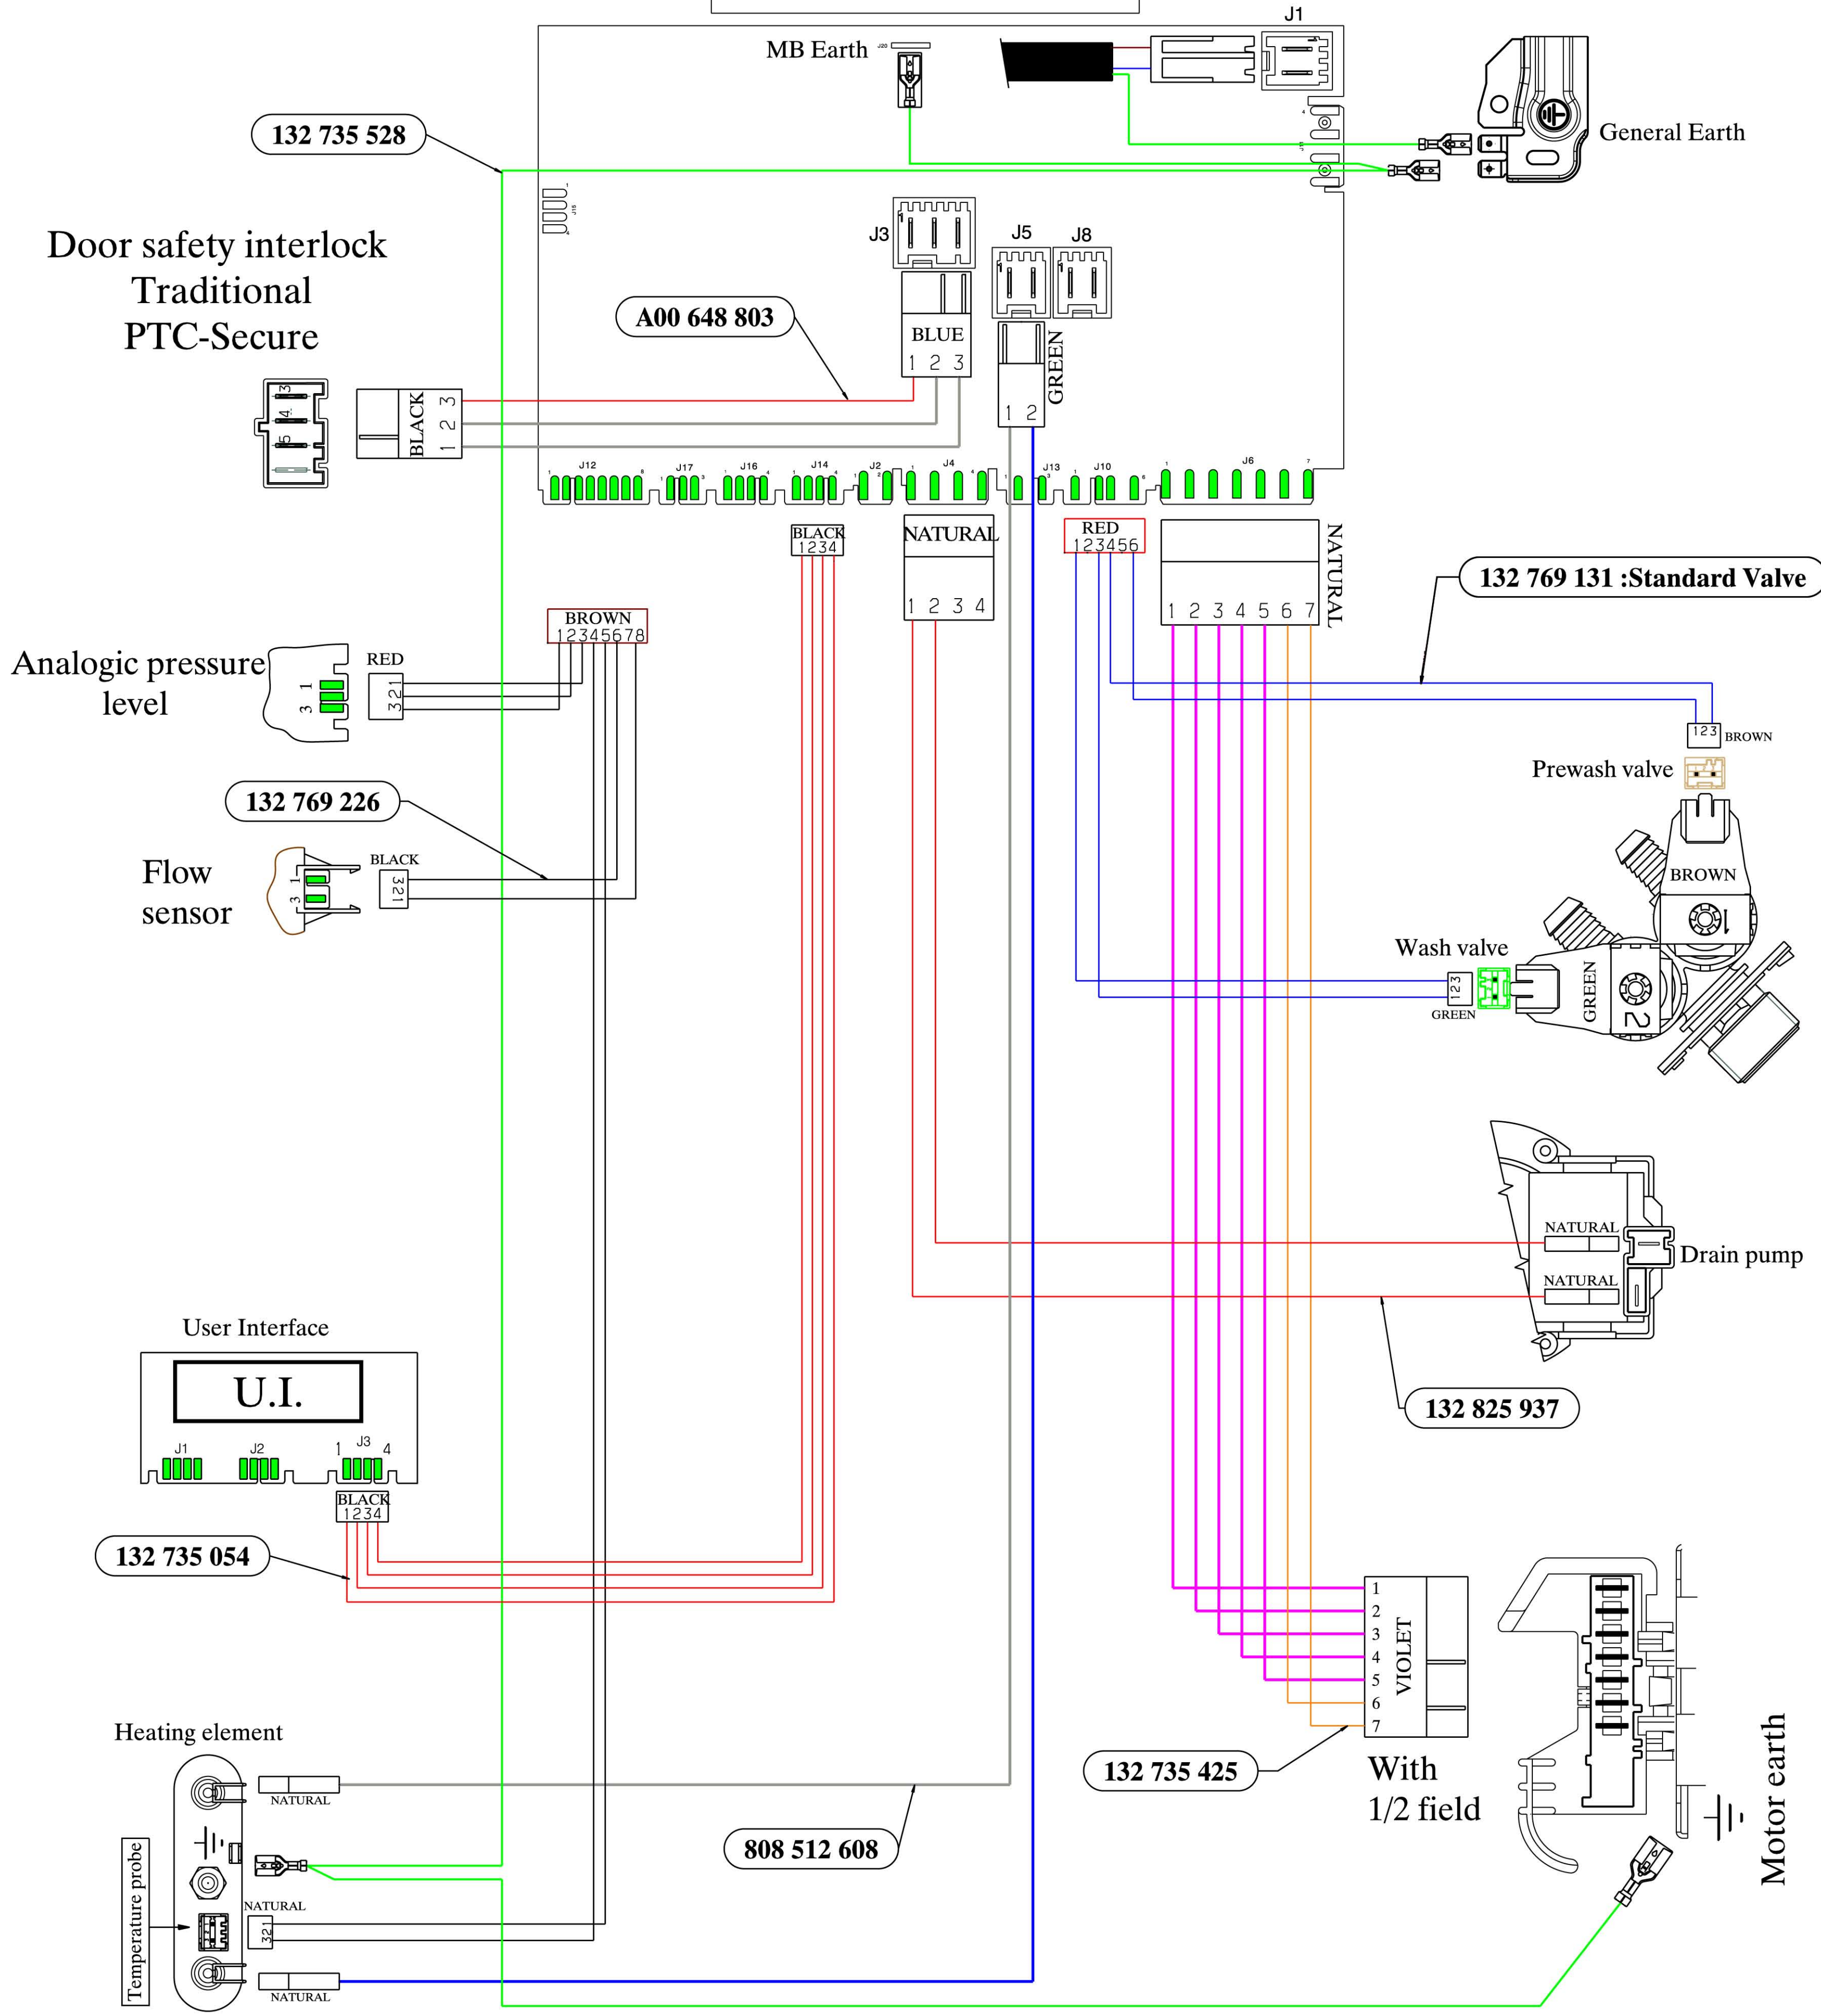

# WIRING HARNESSES

Door safety interlock  
Traditional  
PTC-Secure

Analogic pressure  
level

Flow  
sensor

User Interface

Heating element

Temperature probe

MB Earth

General Earth

Drain pump

Motor earth

132 735 528

A00 648 803

132 769 226

132 735 054

808 512 608

132 735 425

132 825 937

132 769 131 :Standard Valve

With  
1/2 field

J3

J5

J8

J1