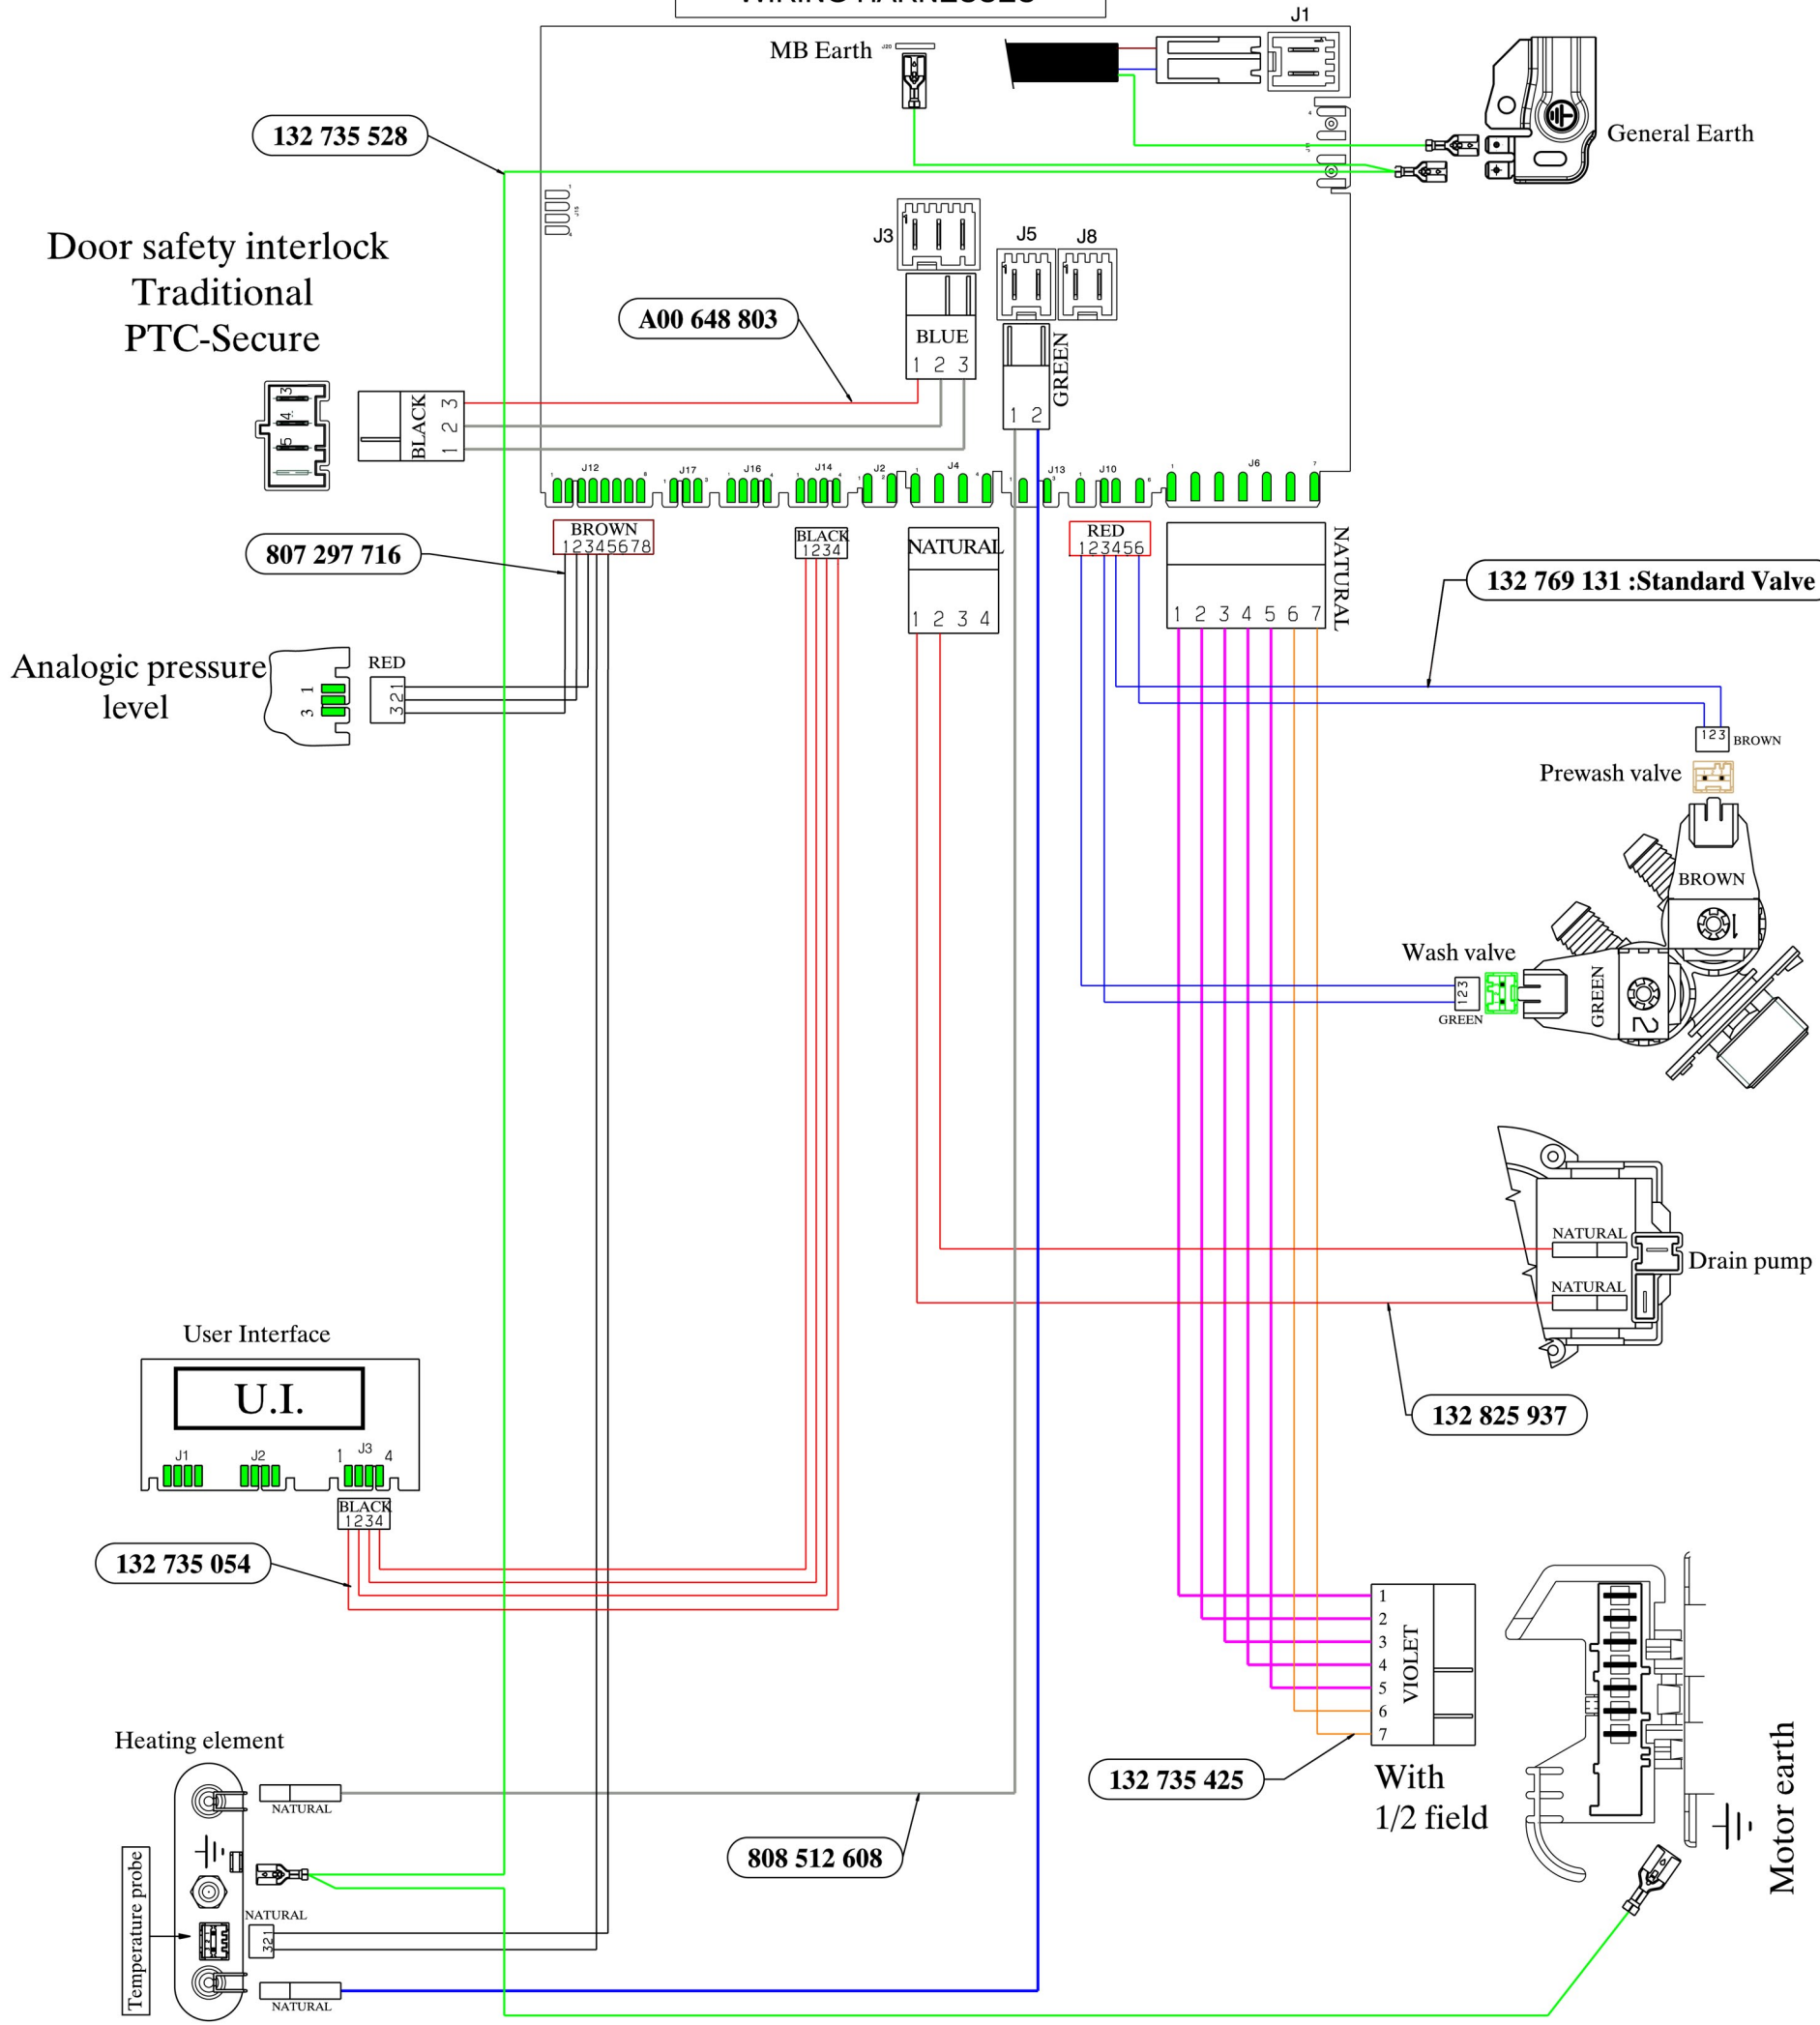

WIRING HARNESSES

132 735 528

Door safety interlock
Traditional
PTC-Secure

A00 648 803

807 297 716

Analogic pressure
level

User Interface

U.I.

132 735 054

Heating element

Temperature probe

808 512 608

132 769 131 :Standard Valve

Prewash valve

Wash valve

Drain pump

J13

J10

J6

BLACK
1 2 3

BROWN
12345678

BLACK
1234

NATURAL
1 2 3 4

RED
123456

NATURAL
1 2 3 4 5 6 7

BROWN
123

GREEN
123

RED
3 2 1

3 1

BLACK
1 2 3 4

VIOLET
1
2
3
4
5
6
7