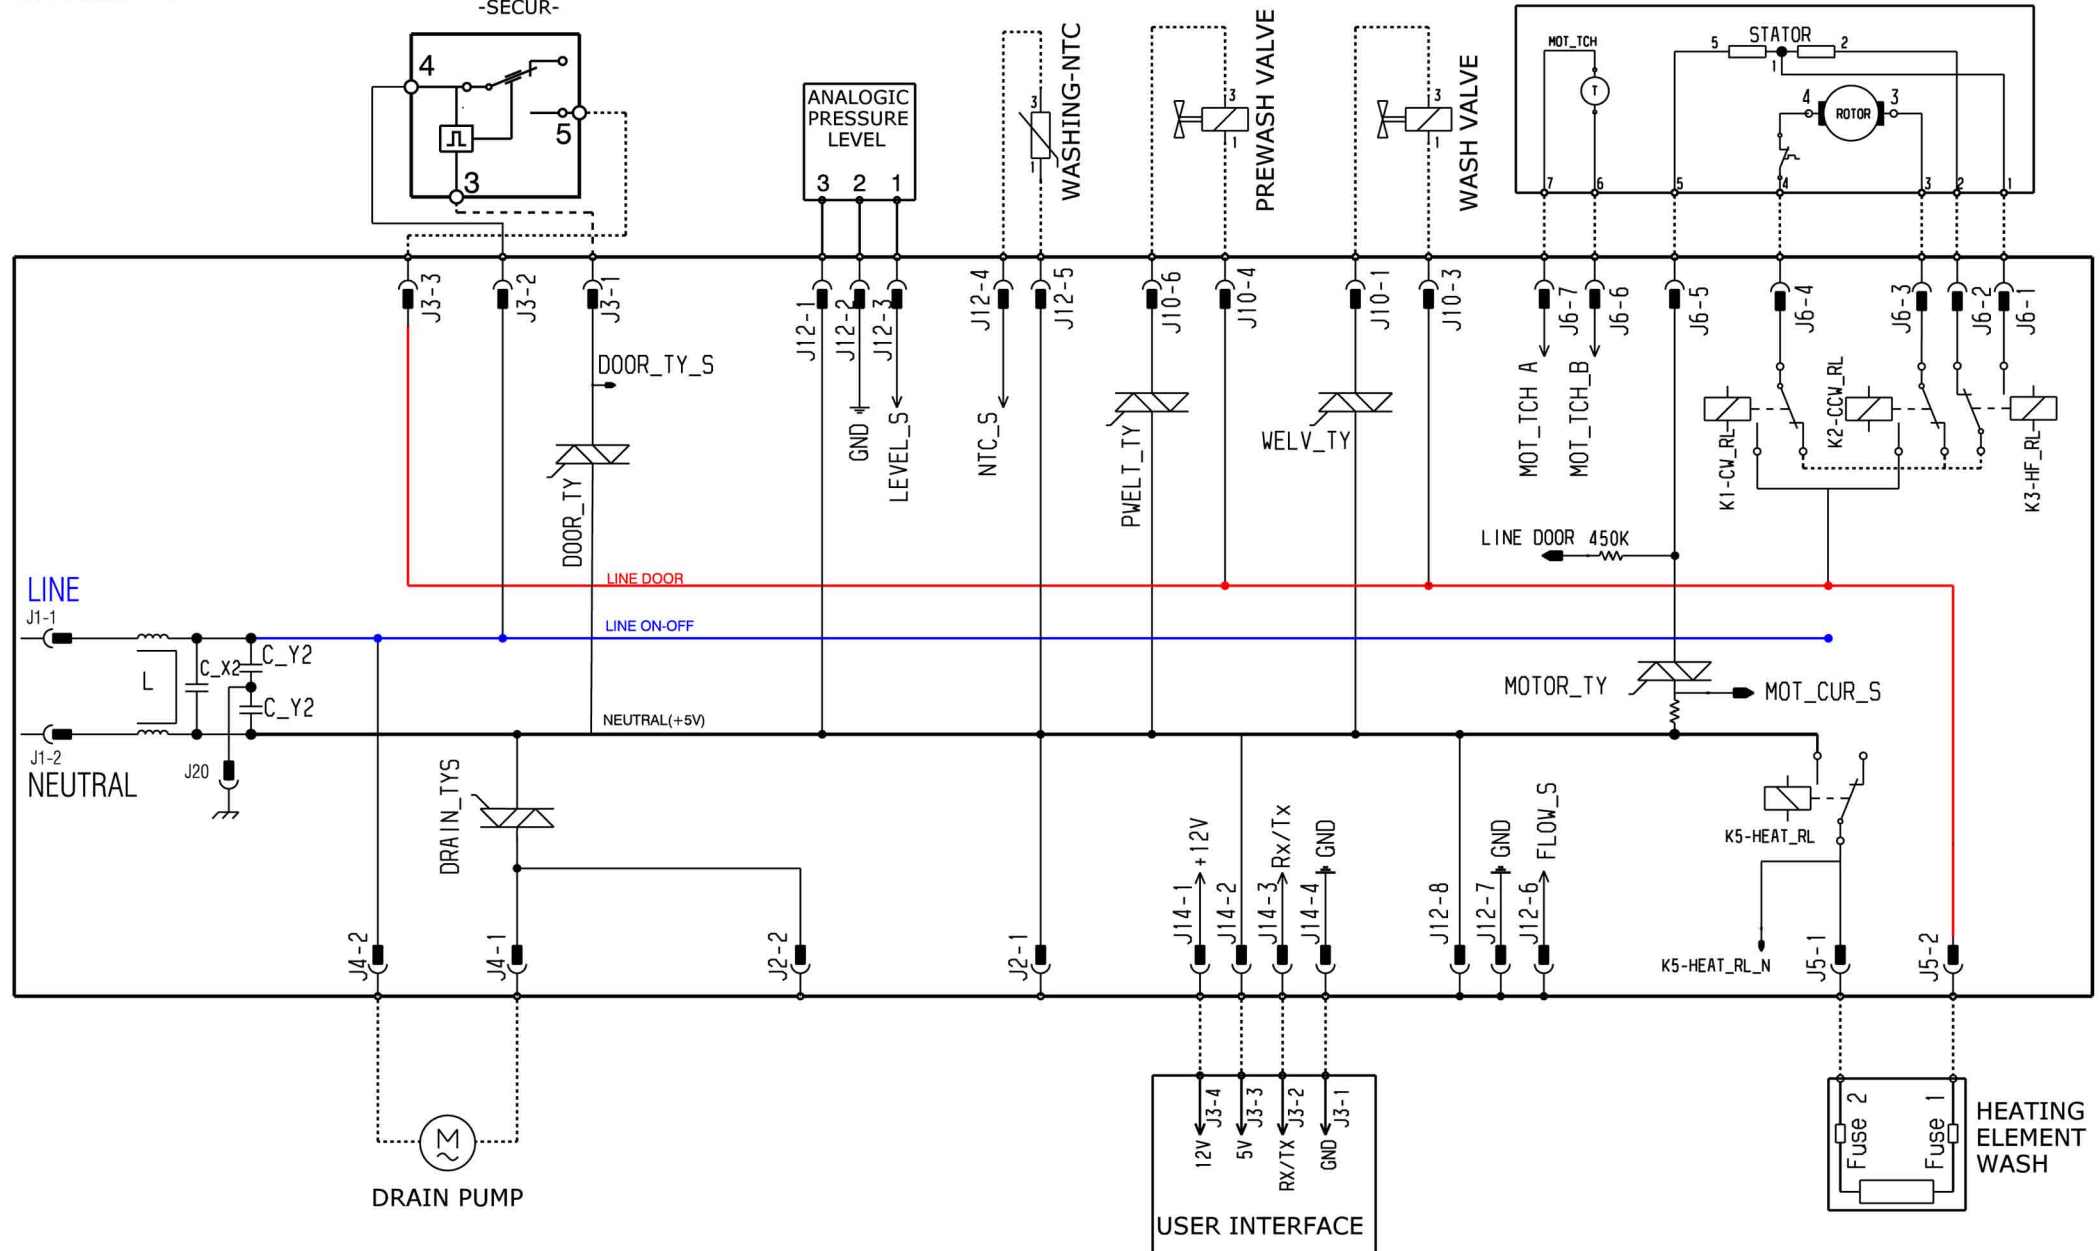

DOOR LOCK TRADITIONAL  
 -SECUR-

UNIVERSAL MOTOR

ELECTRIC DIAGRAM -EWX 13-