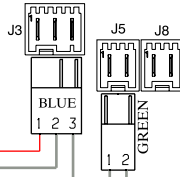

# WIRING HARNESSES

A01824601\_B  
P0000300001791

132 7355-21/8

Door safety interlock  
Traditional  
PTC-Secure

14000 6488-02/1

J1

General Earth

807 2977-08/8

Analogic pressure  
level

BROWN  
1 2 3 4 5 6 7 8

BLACK  
1 2 3 4

RED  
1 2 3 4 5 6

132 7691-27/3

Prewash valve

Wash valve

Drain pump