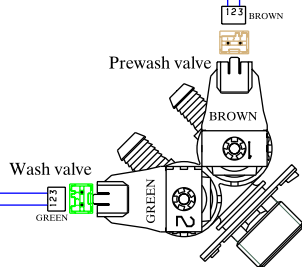

Analogic pressure  
level

BROWN  
1 2 3 4 5 6 7 8

BLACK  
1 2 3 4

RED  
1 2 3 4 5 6

132 7691-27/3

Prewash valve

Wash valve

Drain pump

132 8259-37/7

User Interface

132 7350-57/3

BLACK  
1 2 3 4

Heating element

Temperature probe

808 5126-01/2

132 7354-25/2