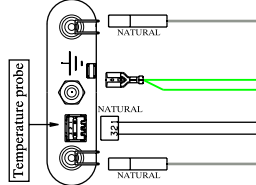

Analogic pressure  
level

BROWN  
1 2 3 4 5 6 7 8

BLACK  
1 2 3 4

RED  
1 2 3 4 5 6

132 7691-27/3

Prewash valve

Wash valve

Drain pump

132 8259-37/7

User Interface

132 7350-57/3

BLACK  
1 2 3 4

Heating element

Temperature probe

808 5126-01/2

132 7354-25/2

With  
1/2 field

Motor earth