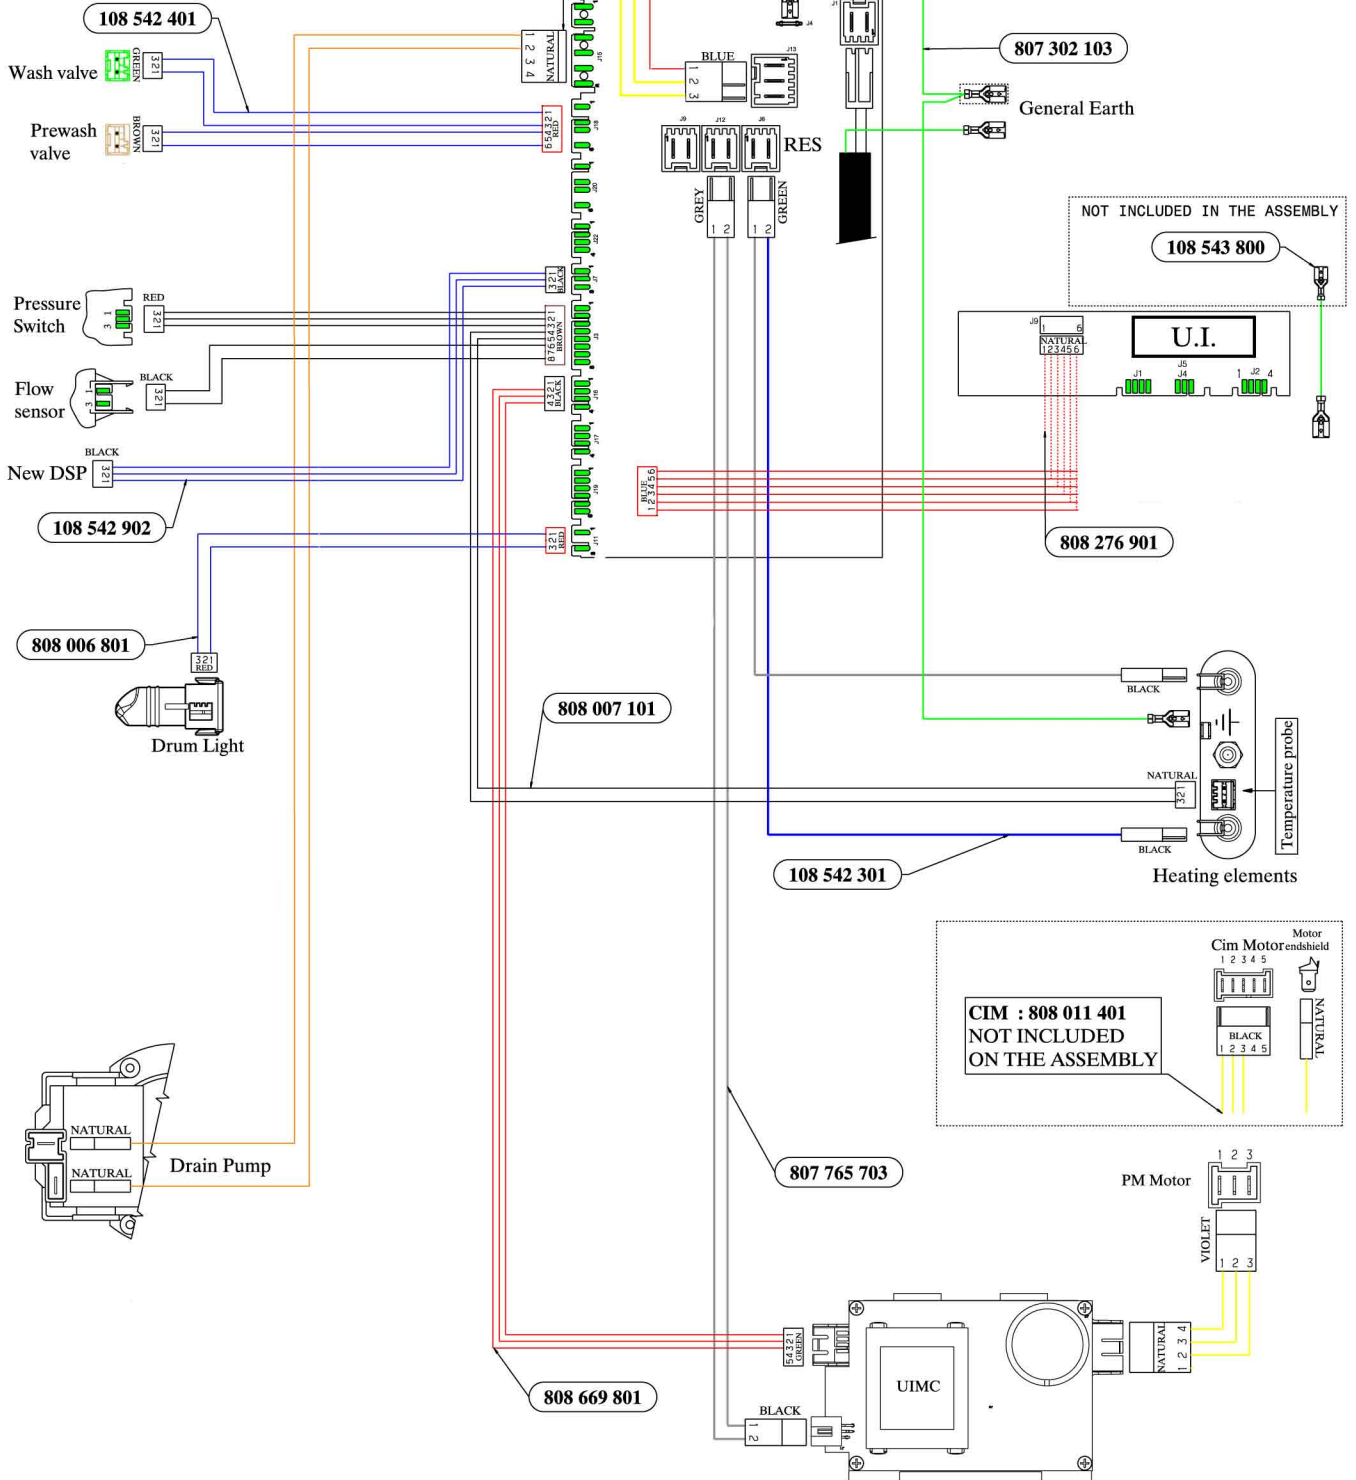

WIRING HARNESSES

P0000300001772  
808006921\_B

NEW  
Door safety  
interlock  
INSTANT

NOT INCLUDED IN THE ASSEMBLY  
108 543 800

CIM : 808 011 401  
NOT INCLUDED  
ON THE ASSEMBLY