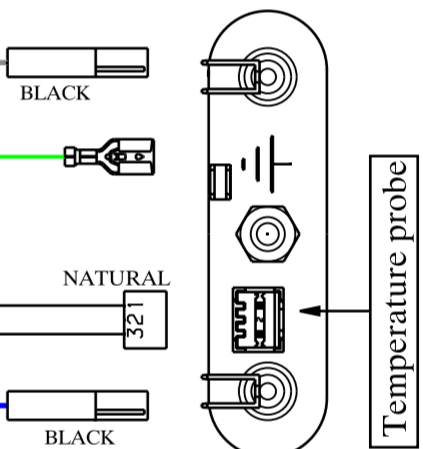

Bleach valve

132 769 902

Pressure Switch

Flow sensor

132 769 214

807 302 102

132 770 301

User Interface

132 769 812

Heating elements

Aqua Control

Drain Pump

Recirculation Pump

807 948 801

Weight Sensor

132 769 004