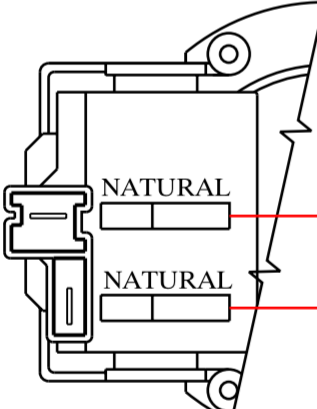

Bleach valve

132 769 902

Pressure Switch

Flow sensor

132 769 214

807 302 102

132 770 301

User Interface

132 769 812

Heating elements

Aqua Control

Drain Pump

Recirculation Pump

807 948 801

Weight Sensor

132 769 004