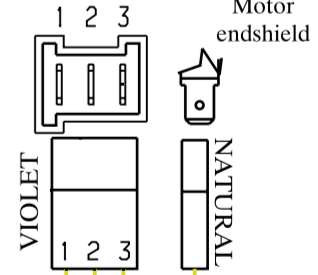

807 948 801

Weight Sensor

132 769 004

807 765 702

807 298 201

Cim/PM motor