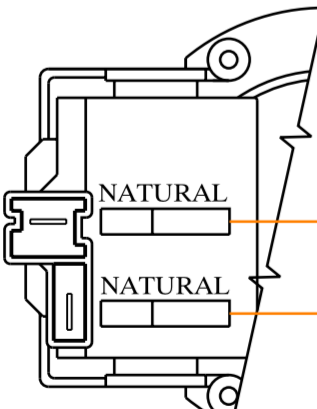

Bleach valve

132 769 902

Pressure Switch

Flow sensor

132 769 214

807 302 102

132 770 301

User Interface

132 769 812

Heating elements

Aqua Control

Drain Pump

Recirculation Pump

807 948 801

Weight Sensor

132 769 004