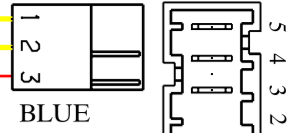

WIRING HARNESSSES

807286115_B
P0000300001610

807 301 305

NEW
Door safety
interlock
INSTANT

132 7694 02

132 769 101

Wash valve

Prewash valve

Bleach valve

132 769 902

Pressure Switch

Flow sensor

132 769 214

807 302 102