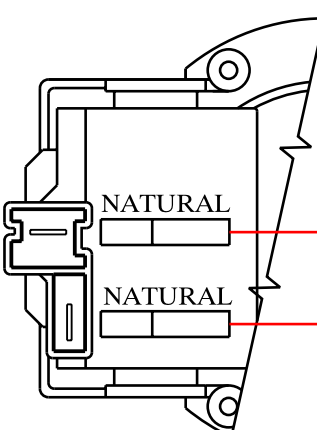

132 770 301

User Interface

U.I.

132 769 812

Heating elements

BLACK

NATURAL

BLACK

Temperature probe

132 769 004

Aqua Control

Drain Pump