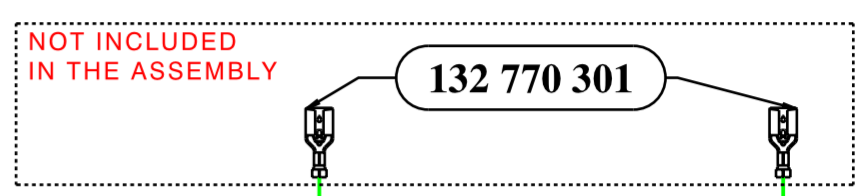

WIRING HARNESSSES

807286130_B
P0000300001592

807 301 305

NEW
Door safety
interlock
INSTANT

807 302 102

General Earth

User Interface

U.I.