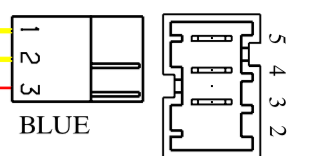

WIRING HARNESSSES

807286130_B
P0000300001592

807 301 305

NEW
Door safety
interlock
INSTANT

807 302 102

General Earth

User Interface

U.I.