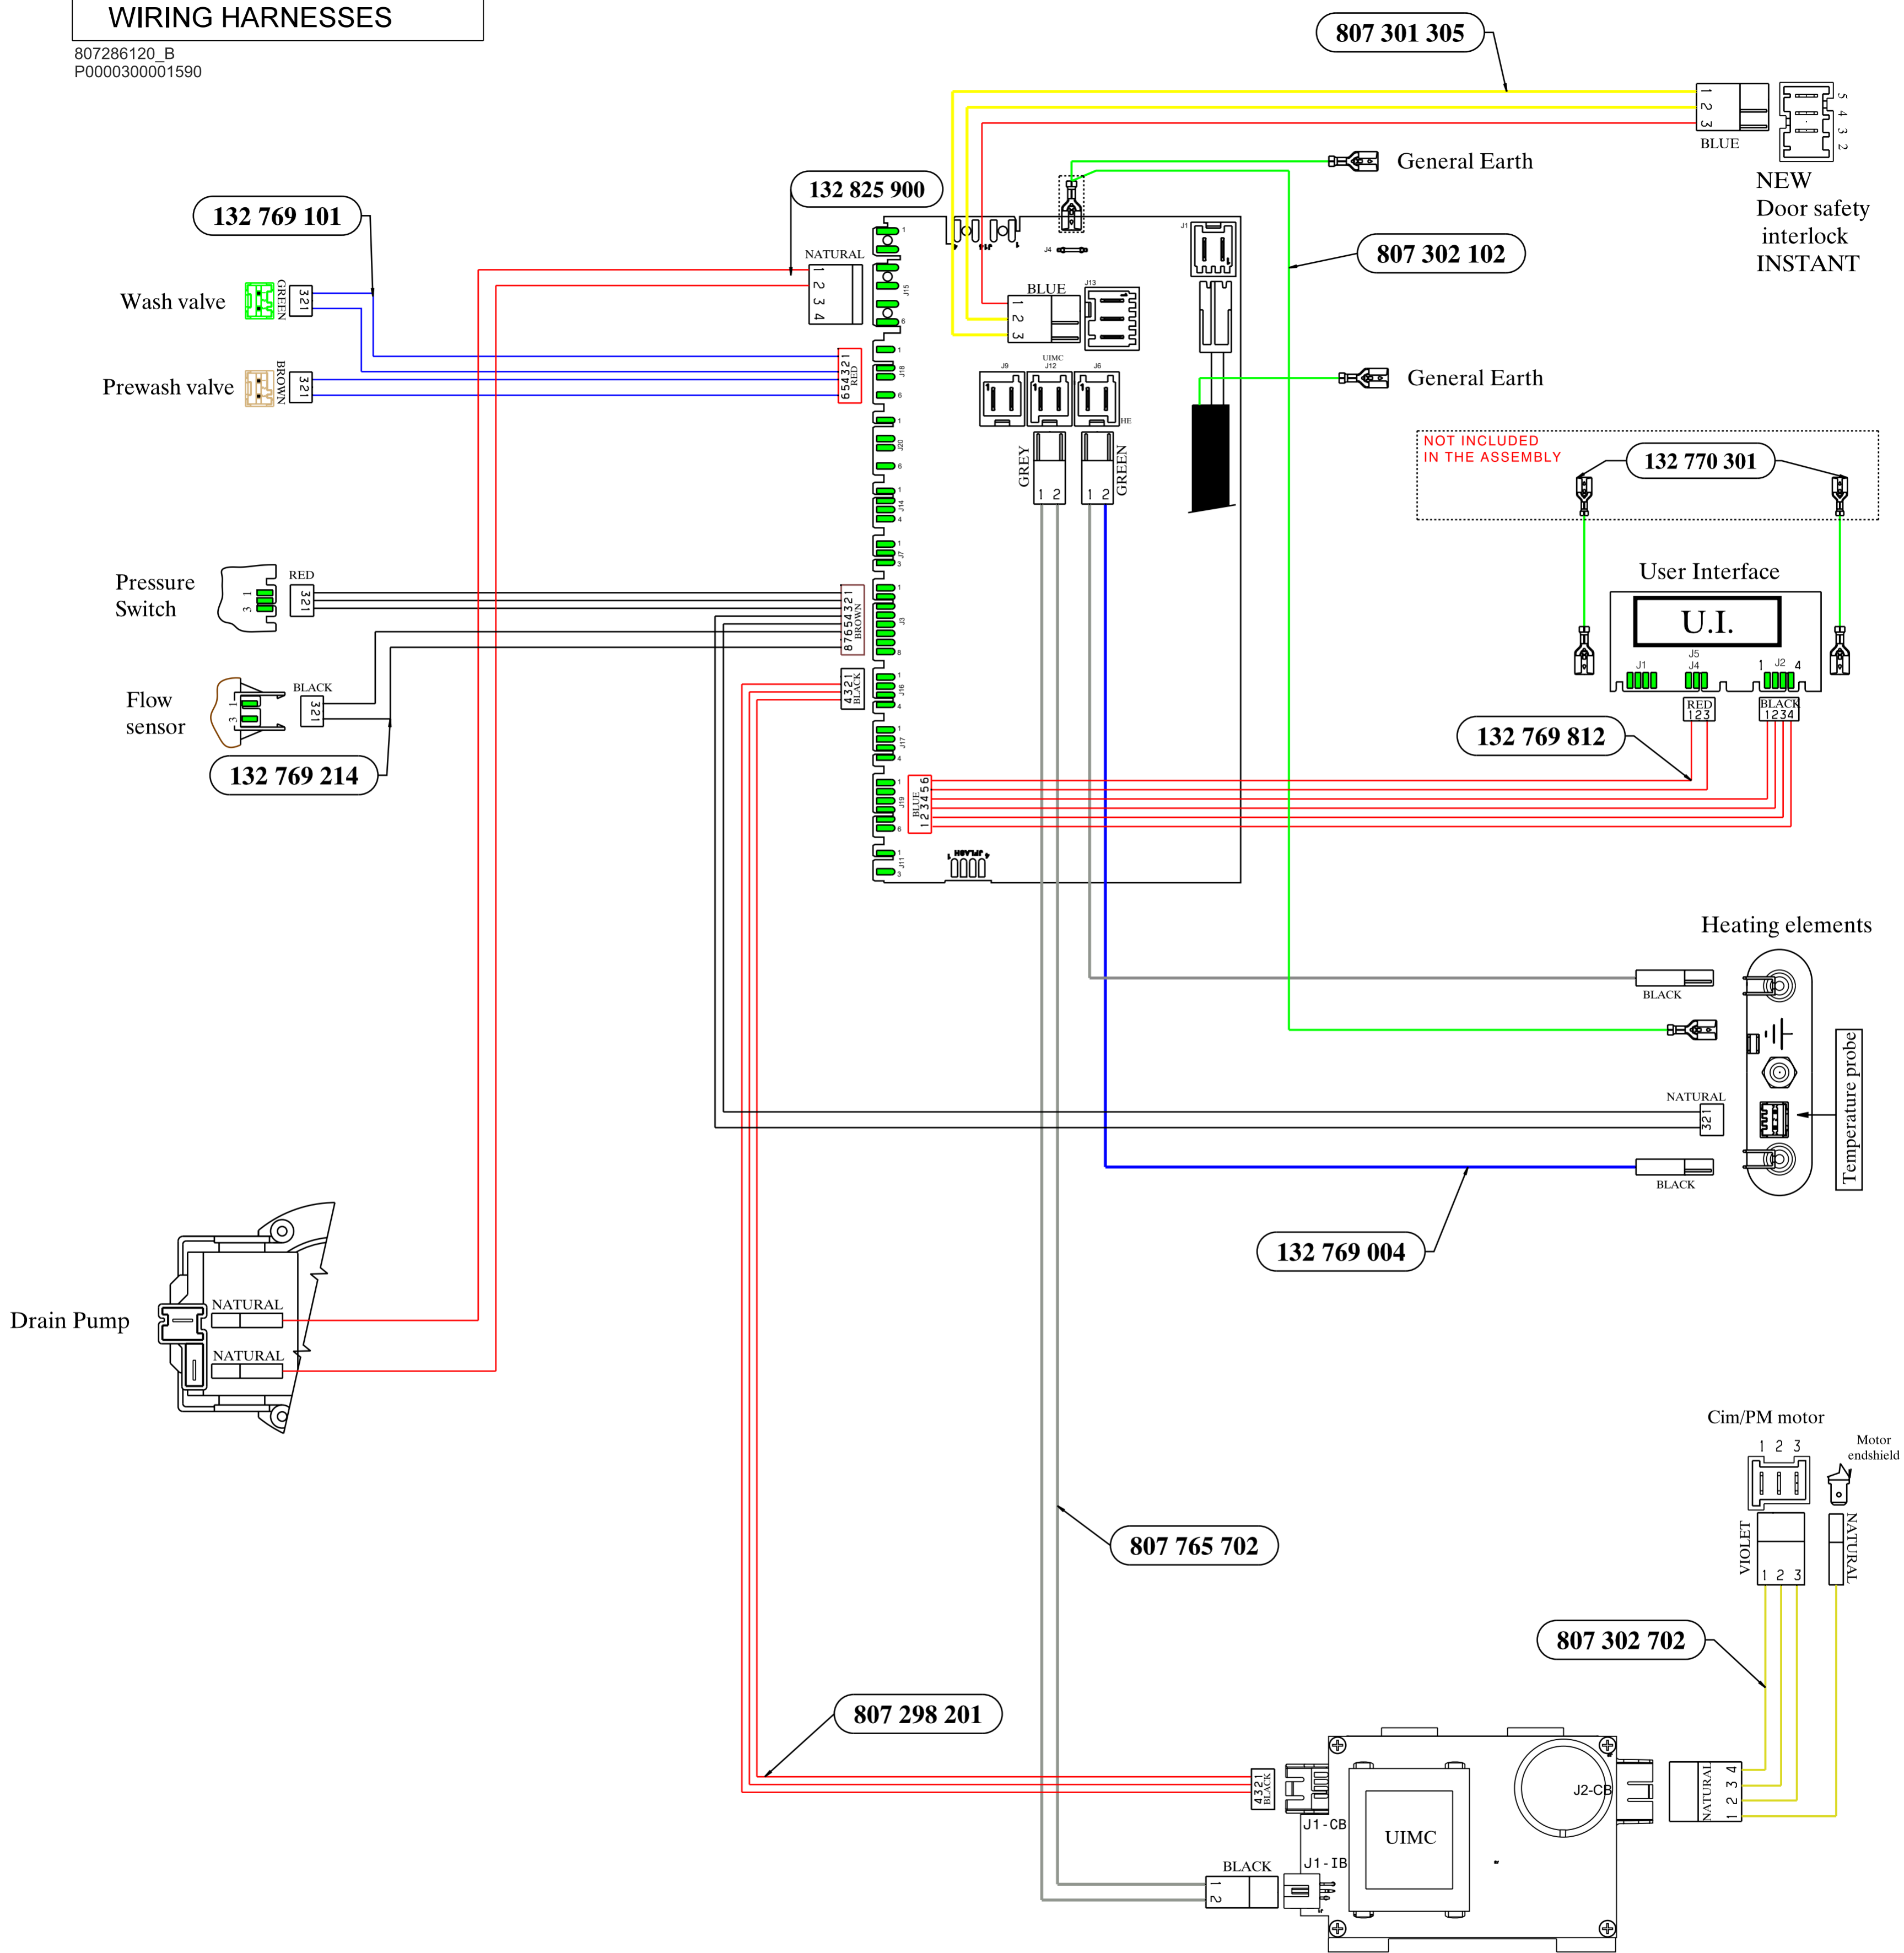

WIRING HARNESSSES

807286120_B
P0000300001590

Drain Pump

NEW
Door safety
interlock
INSTANT

NOT INCLUDED
IN THE ASSEMBLY

User Interface
U.I.

Heating elements

Temperature probe

Cim/PM motor
Motor
endshield