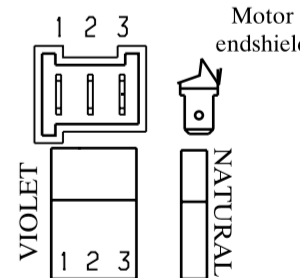

Temperature probe

132 769 004

807 765 702

807 298 201

807 302 702

Cim/PM motor

Motor endshield

UIMC

J1-IB

BLACK

J1-CB

J2-CB

NATURAL

1 2 3 4