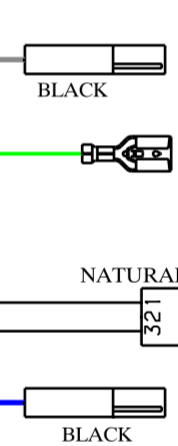

Pressure Switch

Flow sensor

132 769 214

Aqua Control

Drain Pump

132 769 902

807 252 103

807 302 102

General Earth

General Earth

NOT INCLUDED IN THE ASSEMBLY

132 770 301

User Interface

Heating elements

Temperature probe

132 769 004