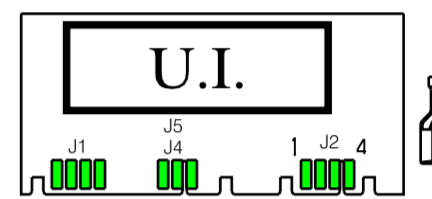

132 769 902

807 252 103

807 302 102

General Earth

General Earth

NOT INCLUDED IN THE ASSEMBLY

132 770 301

User Interface