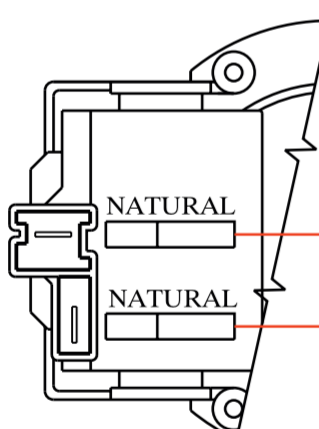

User Interface

U.I.

Heating elements

Temperature probe

Cim/PM motor

Wash valve

Prewash valve

Bleach valve

Pressure Switch

Drain Pump

132 769 101

132 825 900

132 769 902

807 297 701

807 252 103

132 769 004