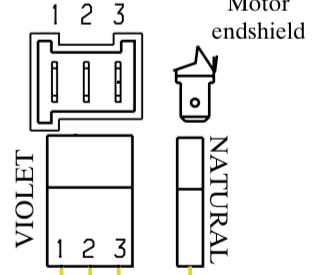

User Interface

U.I.

Heating elements

Temperature probe

Cim/PM motor

Wash valve

Prewash valve

Bleach valve

Pressure Switch

Drain Pump

132 769 101

132 825 900

132 769 902

807 297 701

807 252 103

132 769 004