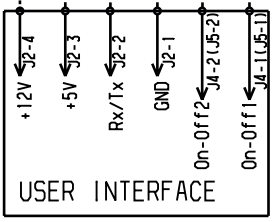

TRADITIONAL DOOR LOCK

INSTANT DOOR LOCK

LINE
J1-1
NEUTRAL
J1-2

DRUM LIGHT
J11-3

DRAIN PUMP

ACQUA CONTROL

REC PUMP_TY
J15-6

ELECTRIC DIAGRAM EWX11