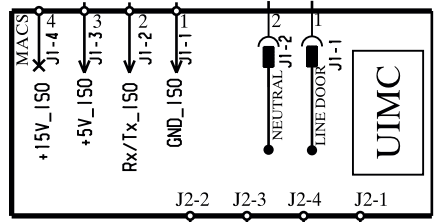

TRADITIONAL DOOR LOCK

INSTANT DOOR LOCK

LINE
J1-1
NEUTRAL
J1-2

DRUM LIGHT
J11-3

DRAIN PUMP

ACQUA CONTROL

REC PUMP_TY
J15-6

ELECTRIC DIAGRAM EWX11