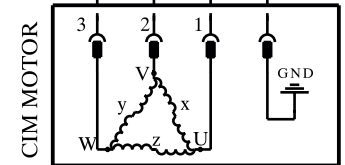

TRADITIONAL DOOR LOCK

INSTANT DOOR LOCK

LINE
J1-1
NEUTRAL
J1-2

DRUM LIGHT
J11-3

DRAIN PUMP

ACQUA CONTROL

REC PUMP_TY
J15-6

ELECTRIC DIAGRAM EWX11