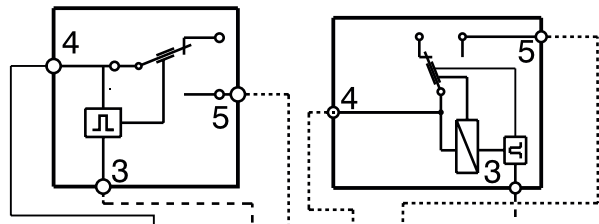

TRADITIONAL DOOR LOCK

INSTANT DOOR LOCK

LINE
J1-1
NEUTRAL
J1-2

DRUM LIGHT
J11-3

DRAIN PUMP

ACQUA CONTROL

REC PUMP_TY
J15-6

ELECTRIC DIAGRAM EWX11