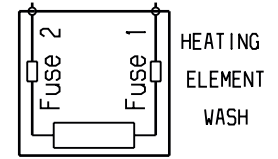

TRADITIONAL DOOR LOCK

INSTANT DOOR LOCK

LINE
J1-1
NEUTRAL
J1-2

DRUM LIGHT
J11-3

DRAIN PUMP

ACQUA CONTROL

REC PUMP_TY
J15-6

ELECTRIC DIAGRAM EWX11