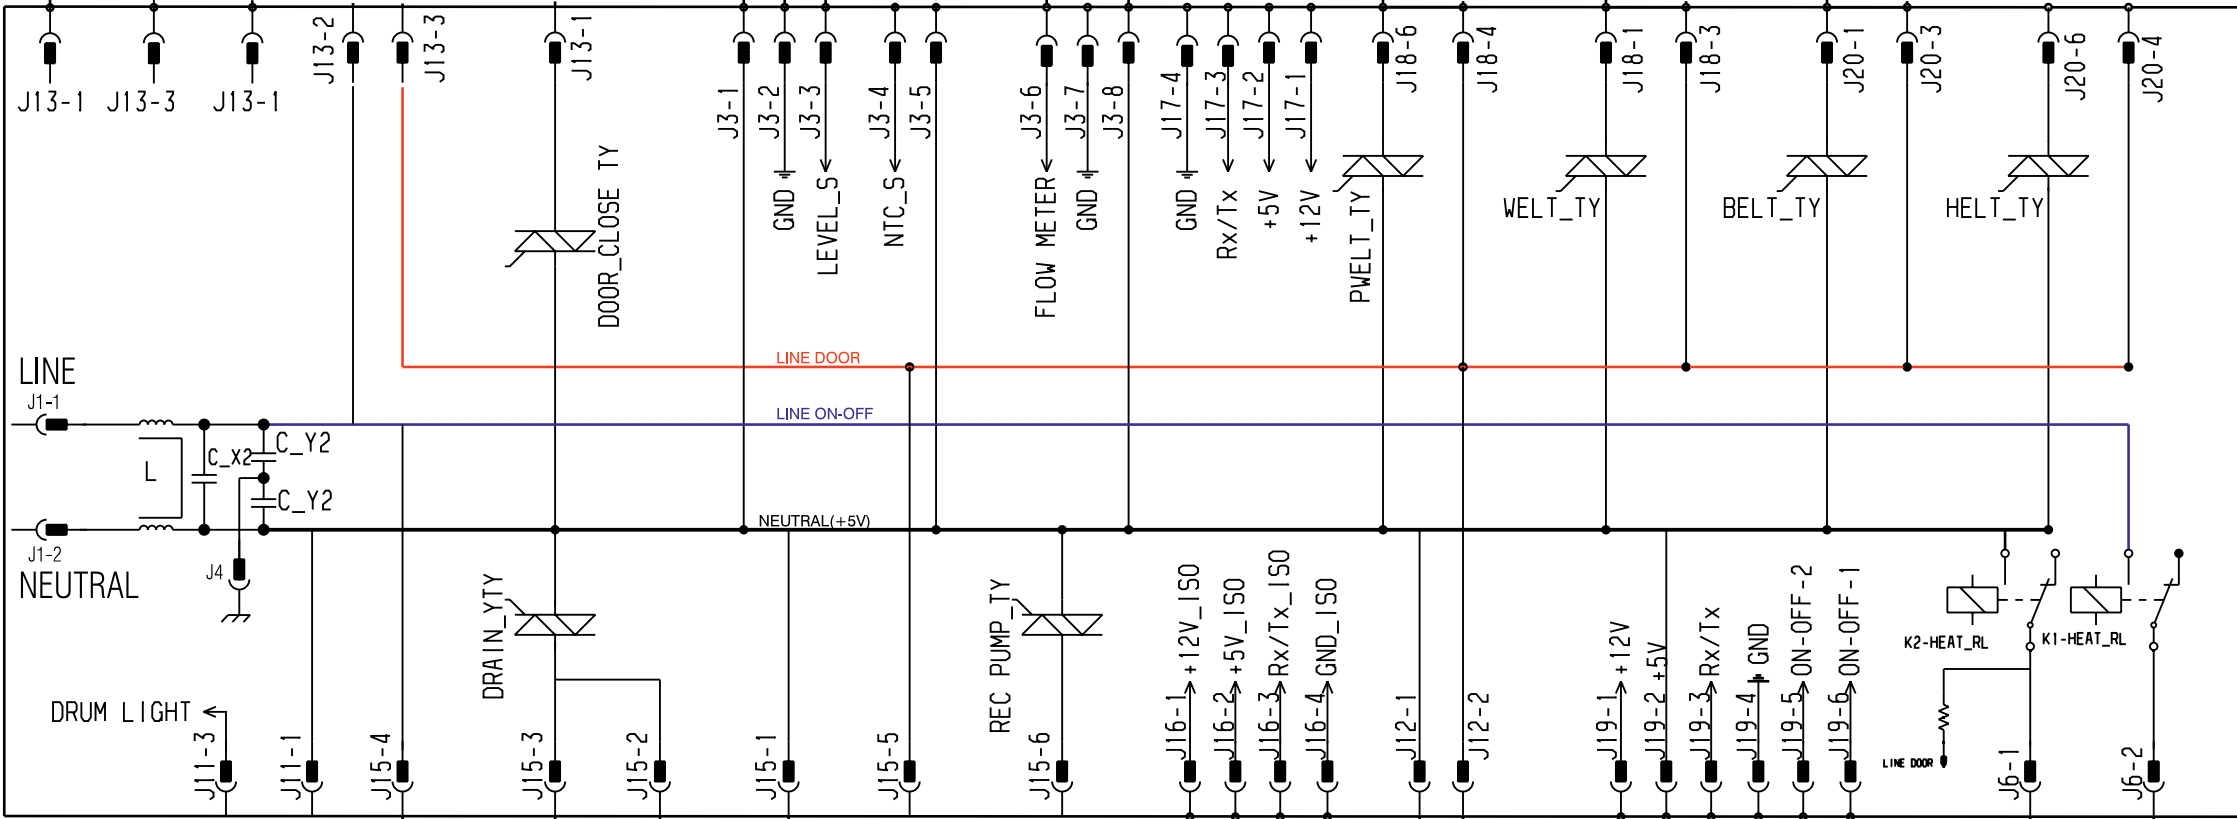

TRADITIONAL DOOR LOCK

INSTANT DOOR LOCK

LINE
J1-1
NEUTRAL
J1-2

DRUM LIGHT
J11-3

DRAIN PUMP

ACQUA CONTROL

REC PUMP_TY
J15-6

ELECTRIC DIAGRAM EWX11