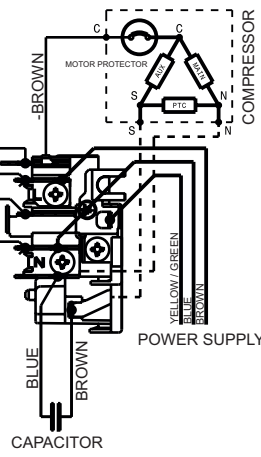

ERF 2002 POWER BOARD

J9

1 2 3 4 5 6 7 8 9 10

- WHITE
- YELLOW

= BLACK
= RED

- BLUE
- BROWN

J2

1 2 3 4 5 6 7 8 9 10 11

+ YELLOW
+ BLUE
+ BLACK
+ BROWN

MAGNETIC VALVE