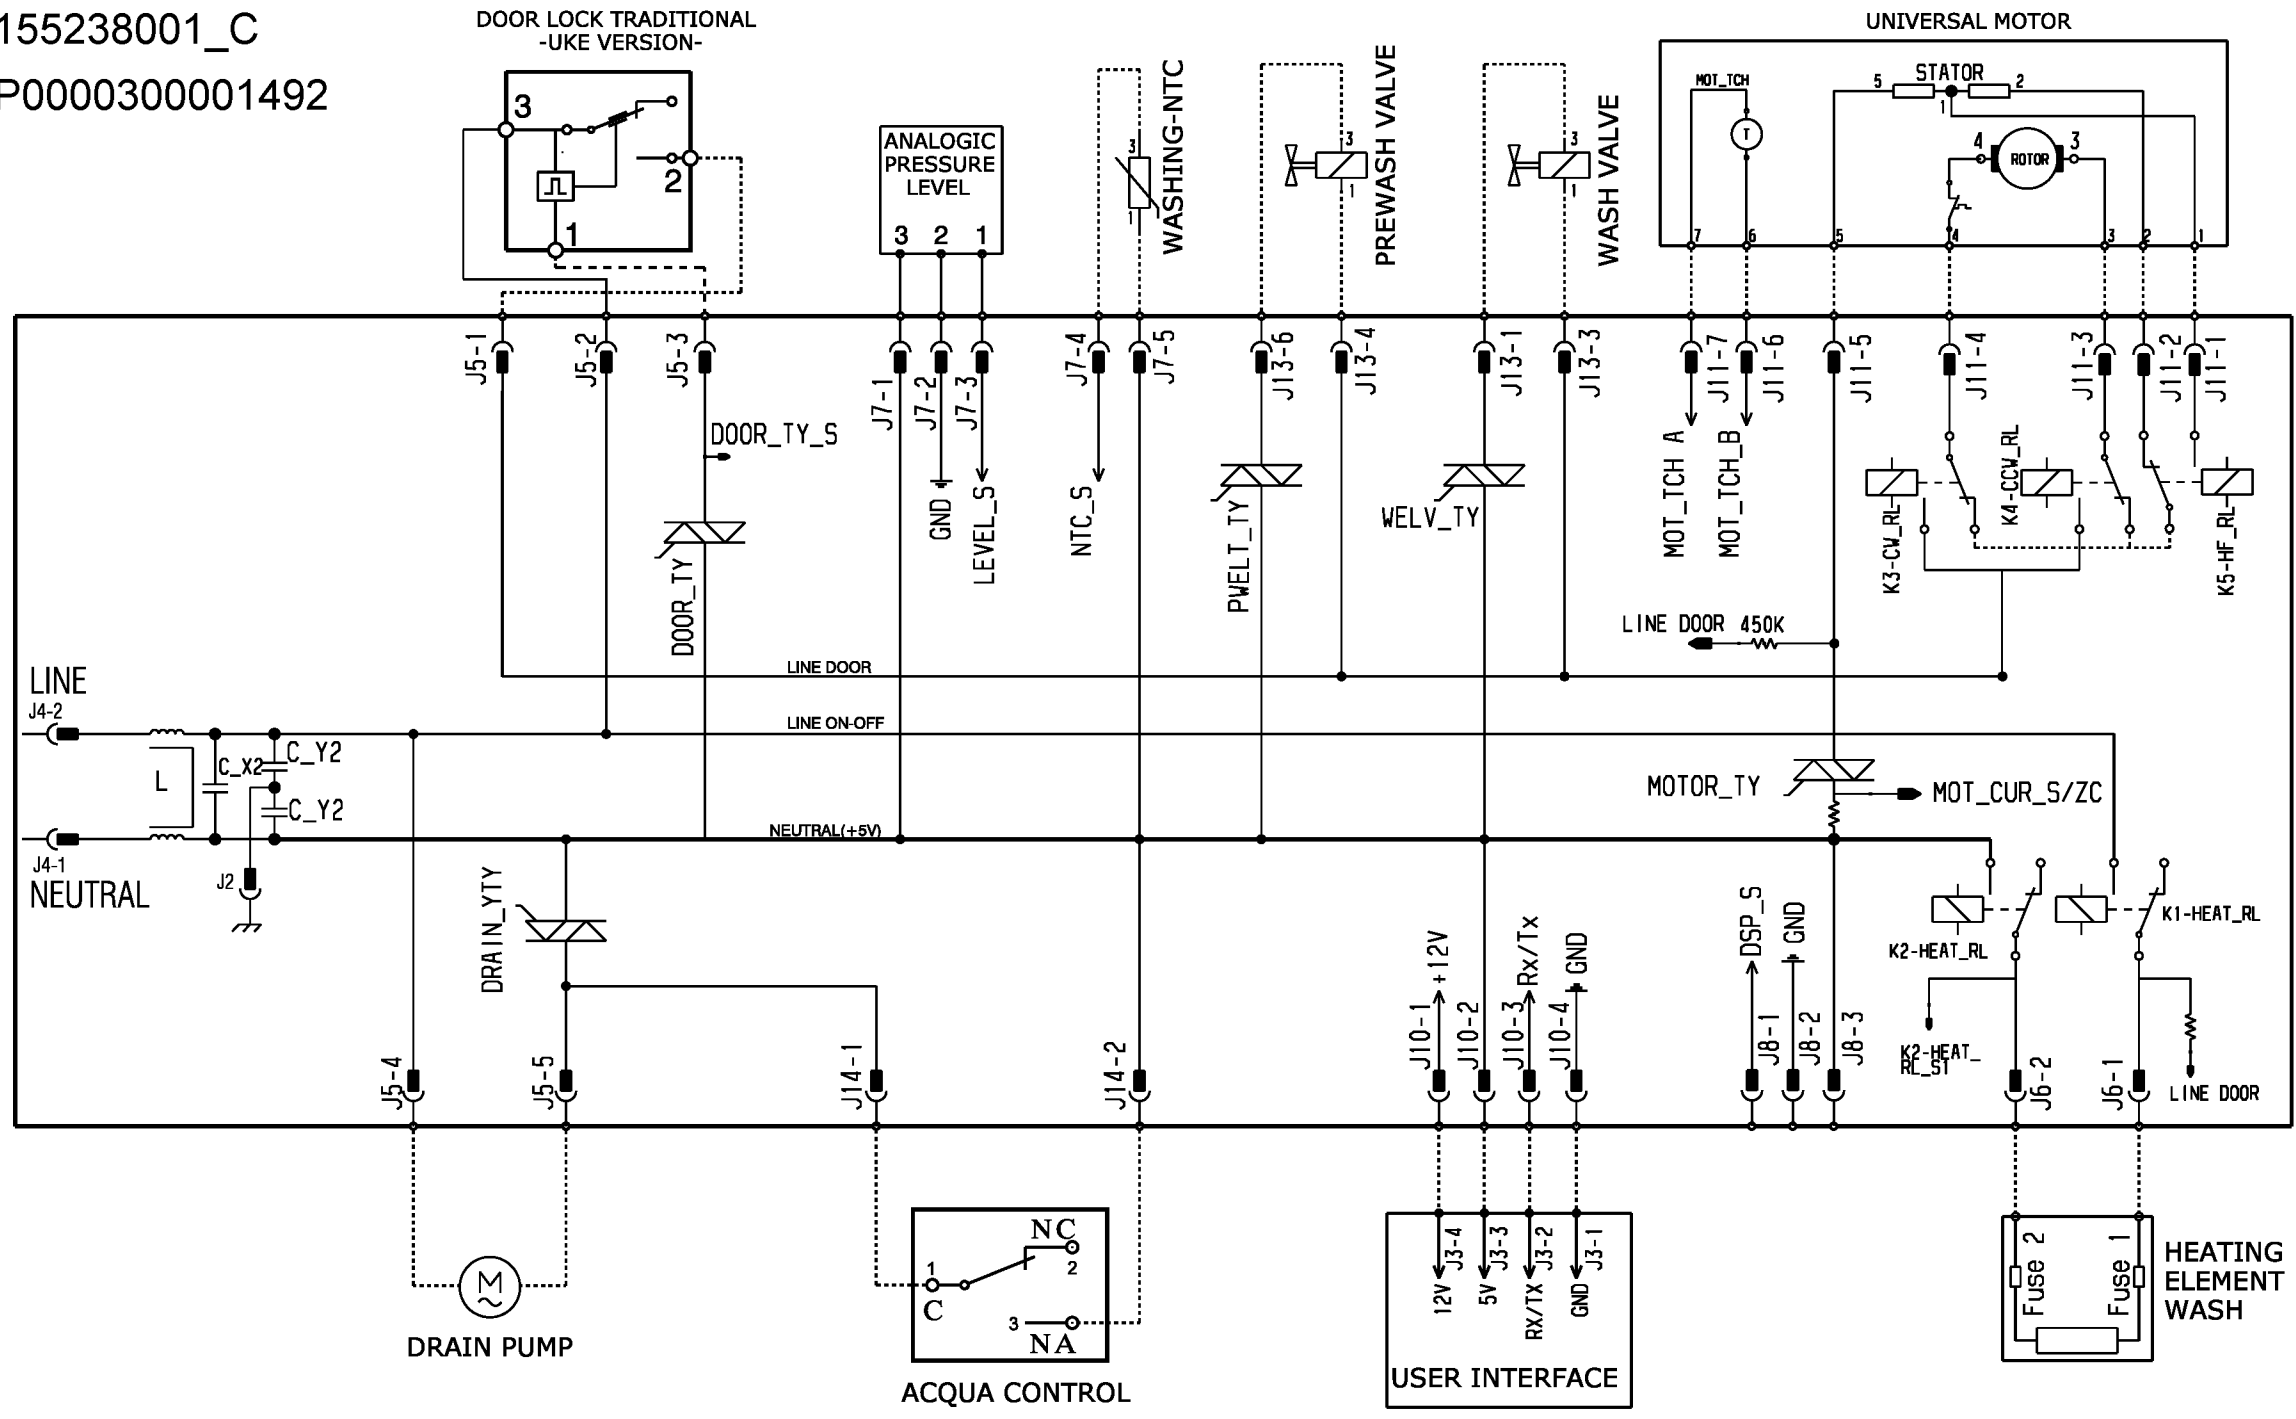

155238001_C
 P0000300001492

DOOR LOCK TRADITIONAL
 -UKE VERSION-

UNIVERSAL MOTOR

ELECTRIC DIAGRAM -EWM 09-