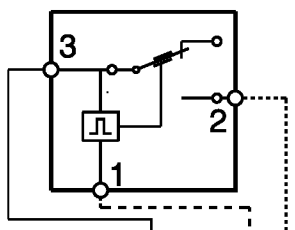

155238001_C
 P0000300001492

DOOR LOCK TRADITIONAL
 -UKE VERSION-

UNIVERSAL MOTOR

ELECTRIC DIAGRAM -EWM 09-