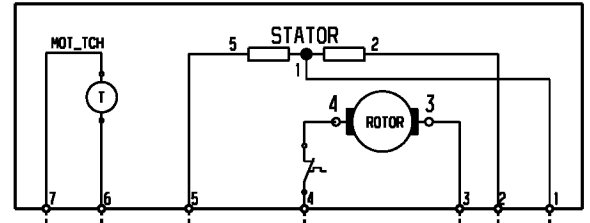

155238001_C
 P0000300001492

DOOR LOCK TRADITIONAL
 -UKE VERSION-

UNIVERSAL MOTOR

ELECTRIC DIAGRAM -EWM 09-