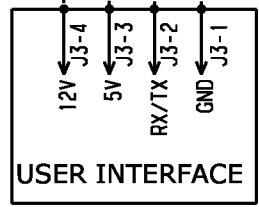

155238001_C
 P0000300001492

DOOR LOCK TRADITIONAL
 -UKE VERSION-

UNIVERSAL MOTOR

ELECTRIC DIAGRAM -EWM 09-